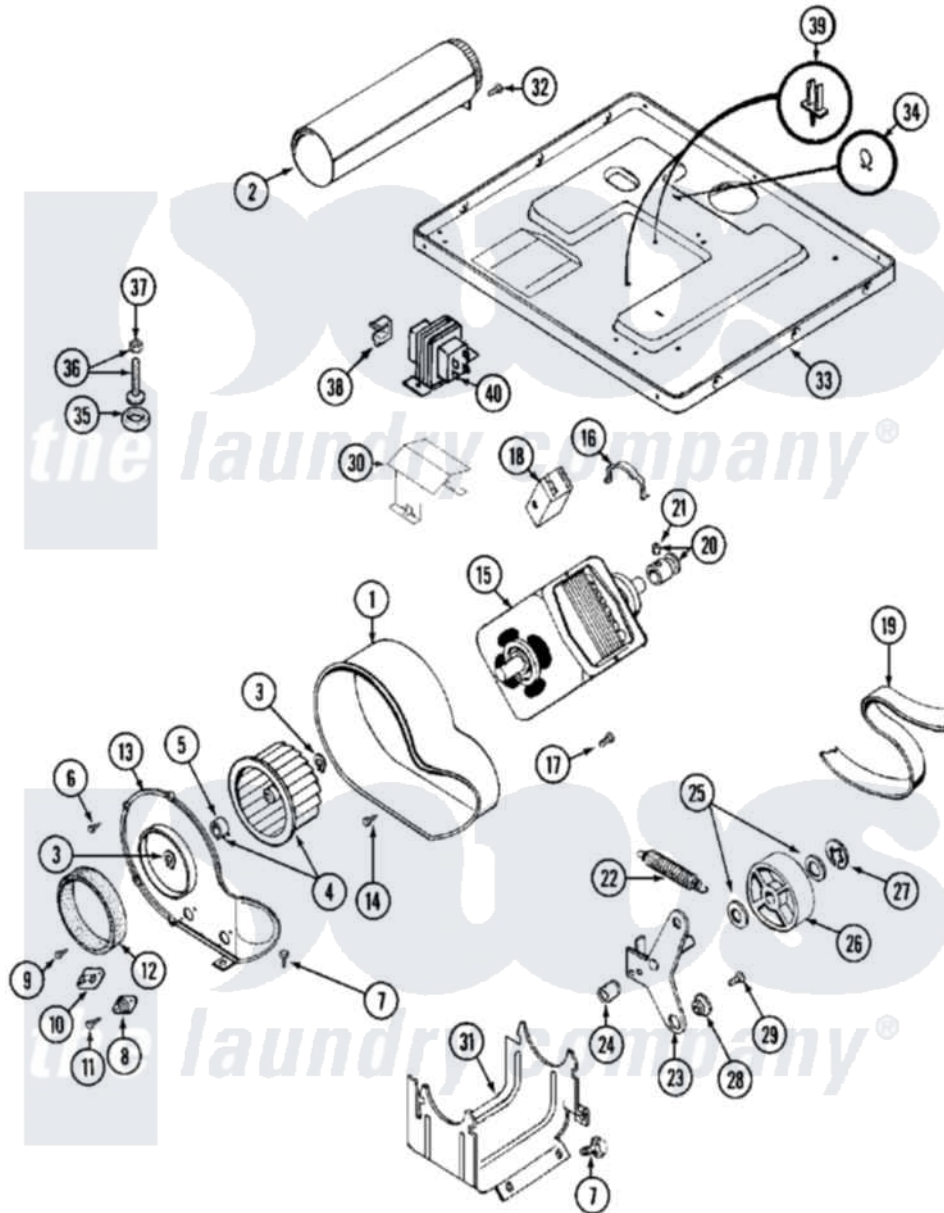

Maytag MDG11PDAGL 07 - MOTOR DRIVE

Maytag [Commercial Maytag MDG11PDAGL Dryer Parts](#) Parts Diagram 07 - MOTOR DRIVE
 Click on the part number to view part

Item	Original Part Number	Replaced By	Status	Part Description
001	Y312893			Housing, Blower
002	Y303442			EXHAUST DUCT ASSEMBLY
003	410233	9703438		Ring-Retrn
004	Y303836			Blower Wheel Assembly And Clamp
005	312967			Clamp, Blower Housing
006	Y312961	W10116751		Screw
007	Y313561			Screw---NA
008	307208			Thermistor, Temp. Control
"	Y303391	33303391		Thermostat, Cycling
009	211294	90767		Screw, 8A X 3/8 HeX Washer Head Tapping
010	306604			Cut-Off, Thermal Part Not Used
011	NLA		Not Available	SCREW, THERMAL CUT-OFF
012	Y312901			Seal, Housing Cover
013	314778		Not Available	COVER, BLOWER HOUSING

014	314818	1163839		Screw
015	Y304656		Not Available	MOTOR (240V 50HZ)
016	Y015825			Clip, Motor To Motor Support
017	Y312961	W10116751		Screw
018	306207		Not Available	(PROD. No.303358-8 & No.303358-9)
"	NLA		Not Available	SWITCH, MOTOR EXTERNAL START
019	Y312959			Poly "V" Belt For Tumbler
020	305186			Pulley, Motor
021	Y053241			Set Screw, Motor Pulley
022	Y303945			IDLER SPRING ASSY. W/PLUG
023	Y303363	6-3033630		Idler Arm
024	Y313582	W10116756		Spacer
025	Y312527			Washer, Idler Shaft
026	Y303705	6-3037050		Pulley- ID
027	312958	354987		Ring, Retaining
028	315772			Sleeve, Idler Arm
029	Y014874			Screw, Idler Arm And Sleeve
030	315218			Shield, Transformer
031	NLA		Not Available	SUPPORT, MOTOR
032	Y310632	1163839		Screw
033	306261			Base Assembly, Upper Dryer
"	306530		Not Available	BASE ASSEMBLY (LOWER)
034	410490			Spring, Retainer Wire Harness
035	210684			Foot, Adjustable Leg
036	Y302699	22003428		Leg, Adjustable
037	210385			Lock Nut For Adjustable Leg
038	Y310376			Clip, Door Switch Harness
039	315471	22003298		Retainer, Wire
040	211294	90767		Screw, 8A X 3/8 HeX Washer Head Tapping
"	22001417			Transformer
"	307928	12001933		Transformer
"	33001205			Transformer
"	Y313559			Screw