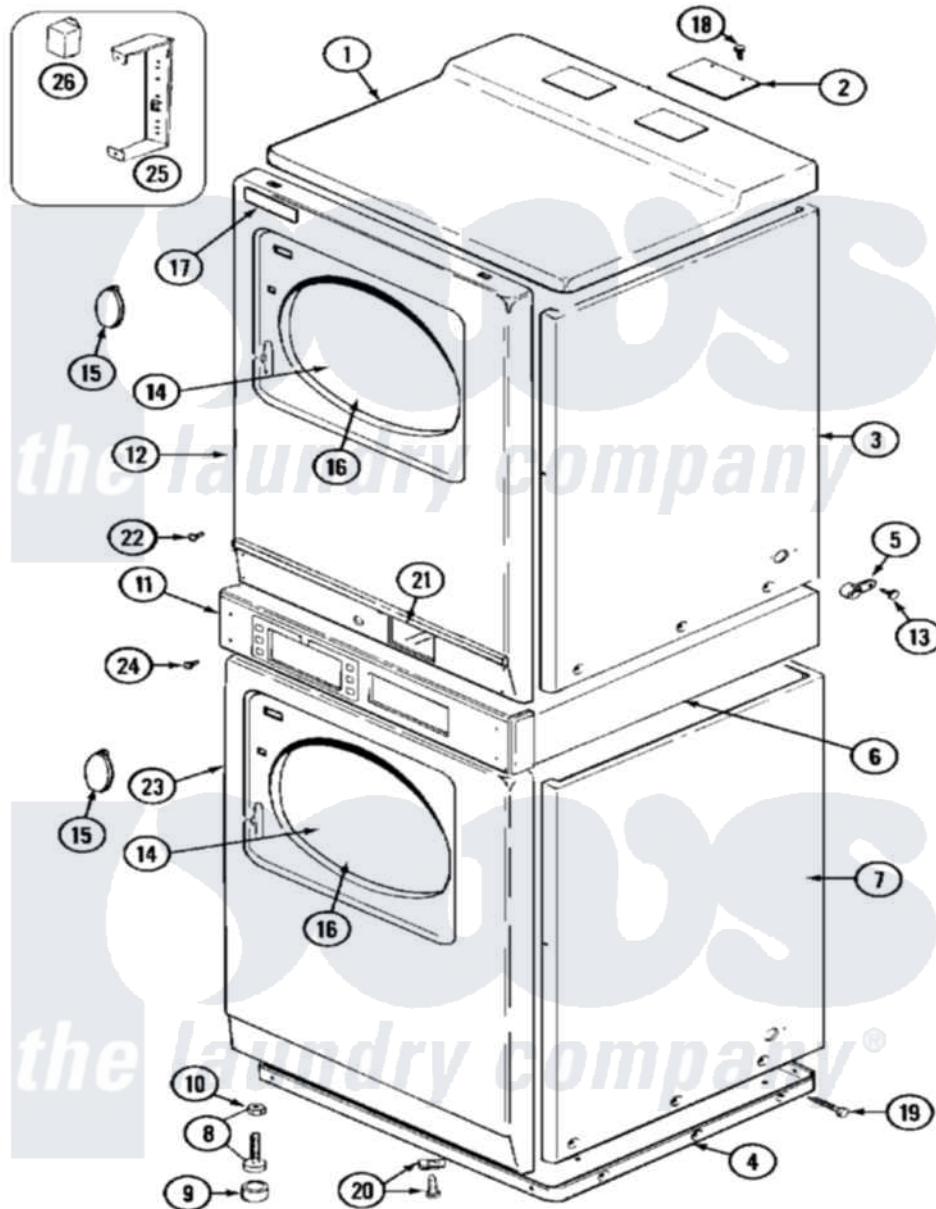

Maytag MDG11PDEGL 02 - FRONT

Maytag [Commercial Maytag MDG11PDEGL Dryer Parts](#) Parts Diagram 02 - FRONT
 Click on the part number to view part

Item	Original Part Number	Replaced By	Status	Part Description
001	33001165			Top Cover Assembly
"	NLA		Not Available	(ALM)
002	NLA		Not Available	PLATE, COVER
003	NLA		Not Available	CABINET (WHT)
004	306261			Base Assembly, Upper Dryer
"	306530		Not Available	BASE ASSEMBLY (LOWER)
005	910768	M0280301		Tie Electr
006	310933	33002194		Nut, Speed
"	314663	214354		Screw, Top Cover To Cabnt.
"	911050	4312464		Screw
"	NLA		Not Available	SUPPORT ASSY. (WHT)
"	Y310632	1163839		Screw
007	NLA		Not Available	CABINET, LOWER (WHT)
008	Y302699	22003428		Leg, Adjustable
009	210684			Foot, Adjustable Leg
010	210385			Lock Nut For Adjustable Leg

011	33001023		Not Available	EXTRUSION, CONTROL (LOWER)
012	314666		Not Available	SCREW, PANEL (UPR)
"	NLA		Not Available	PANEL, UPPER FRONT (WHT)
"	NLA		Not Available	CLIP, CABINET SCREW
013	211168	W10139210		Screw, 8-18 X 5/16
014	33001203		Not Available	PANEL, CLEAR INNER (W/SEAL)
015	314939			Handle, Door
"	314974			Handle, Door
016	314967		Not Available	DOOR W/WINDOW OUTER HALF (WHT)
"	NLA		Not Available	(ALM)
017	NLA		Not Available	NAME PLATE
018	Y313559			Screw
019	213007			Xfor Cabinet See Cabinet, Back
020	204439			Screw And Fstner Assembly
021	NLA		Not Available	EXTRUSION, CONTROL (UPPER)
022	215506			Screw, Control Panel Overlay
"	315489			Screw, Extrusion And Front
023	33001132	33002342		Plug, Sifht Hole
"	33001168		Not Available	PLUG, SIGHT HOLE (ALM)
"	NLA		Not Available	PANEL, LOWER FRONT (WHT)
024	215506			Screw, Control Panel Overlay
025	314627			Bracket, Relays
"	Y310632	1163839		Screw
026	206421			Relay, Motor Reversing
"	Y251119	3177991		Screw