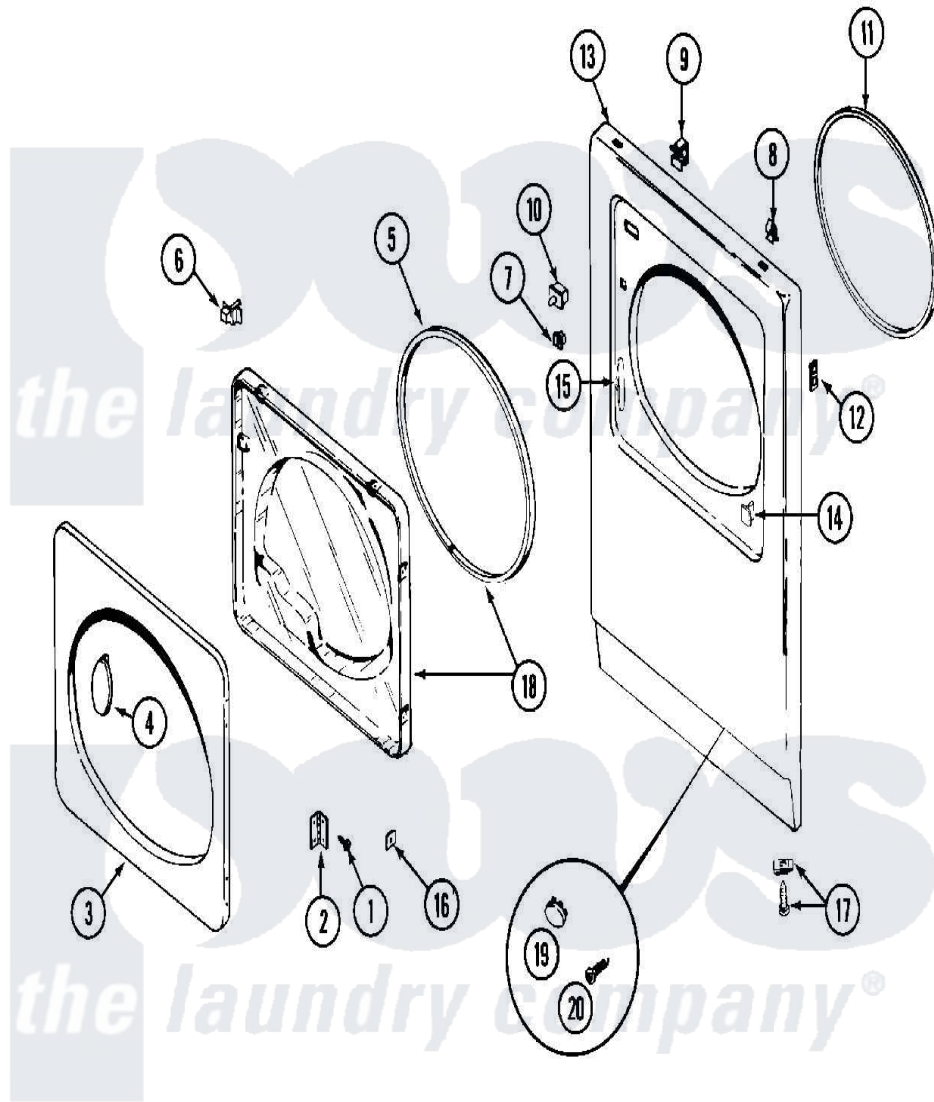

Maytag MDG11PDEGL 03 - DOOR

Maytag [Commercial Maytag MDG11PDEGL Dryer Parts](#) Parts Diagram 03 - DOOR
 Click on the part number to view part

Item	Original Part Number	Replaced By	Status	Part Description
001	Y314062			Screw, Door Hinge And Panel
002	33001230			Hinge, Door
003	314967		Not Available	DOOR W/WINDOW OUTER HALF (WHT)
"	NLA		Not Available	(ALM)
004	314939			Handle, Door
"	314974			Handle, Door
005	33001304		Not Available	SEAL, DOOR
006	33001305			Strike, Door
007	Y304578	LA-1003		Door Catch Kit
008	212982	22001650		Fastener, Spring
009	Y310376			Clip, Door Switch Harness
010	Y305753	W10169313		Switch-Dor
011	314937			Seal, Front Panel
012	NLA		Not Available	CLIP, HINGE SCREW
"	NLA		Not Available	SCREW, PLASTIC
				PANEL LOWER FRONT

013	NLA	Not Available	PANEL, LOWER FRONT (WHT)
014	NLA	Not Available	PLUG, DOOR CATCH
015	33001175		Cover, Hinge Hole
"	33001176		Cover, Hinge Hole
016	Y313910		Clip, Door Liner To Outer Panel
017	204439		Screw And Fstner Assembly
"	314666	Not Available	SCREW, PANEL (UPR)
"	NLA	Not Available	CLIP, CABINET SCREW
018	33001203	Not Available	PANEL, CLEAR INNER (W/SEAL)
019	33001132	33002342	Plug, Sifht Hole
"	33001168	Not Available	PLUG, SIGHT HOLE (ALM)
020	315489		Screw, Extrusion And Front