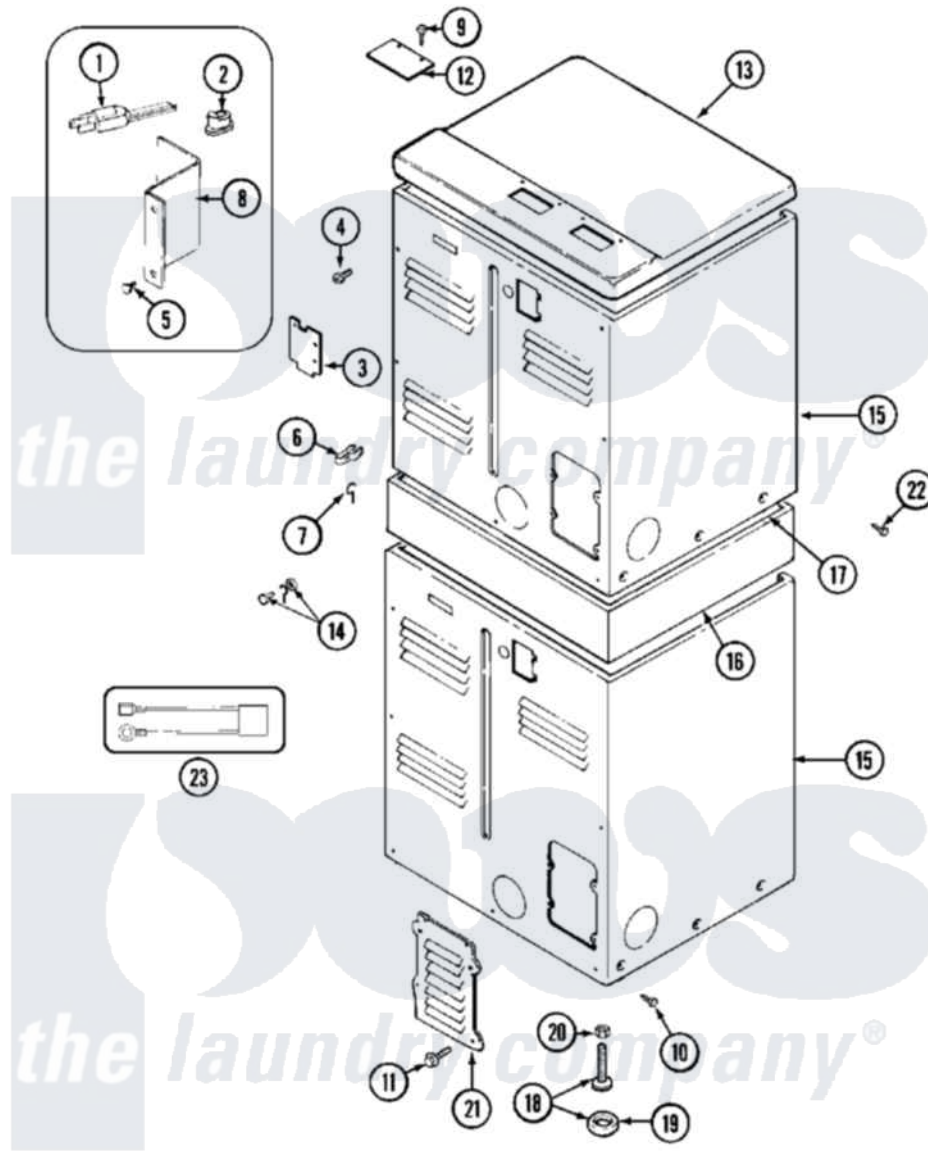

Maytag MDG11PDEGL 04 - REAR

Maytag [Commercial Maytag MDG11PDEGL Dryer Parts](#) Parts Diagram 04 - REAR
 Click on the part number to view part

Item	Original Part Number	Replaced By	Status	Part Description
001	308966		Not Available	CORD, POWER (EXPORT)
002	NLA		Not Available	GROMMET, POWER CORD
003	Y312905		Not Available	COVER, TERMINAL
004	Y313561			Screw----NA
005	Y312209	W10001200		Screw
006	301548			Clamp, Ground Wire
"	313122			Screw - Baffle To Tumbler
007	311155			Ground Wire And Clamp
008	Y312904			Bracket, Terminal Block
009	Y313559			Screw
010	213007			Xfor Cabinet See Cabinet, Back
011	211294	90767		Screw, 8A X 3/8 HeX Washer Head Tapping
"	Y313559			Screw
012	NLA		Not Available	PLATE, TOP COVER
013	33001165			Top Cover Assembly

"	NLA		Not Available	(ALM)
014	NLA		Not Available	SCREW & WASHER ASSY.
015	NLA		Not Available	CABINET (WHT)
"	Y310632	1163839		Screw
016	NLA		Not Available	SUPPORT ASSY. (WHT)
017	310933	33002194		Nut, Speed
018	Y302699	22003428		Leg, Adjustable
019	210684			Foot, Adjustable Leg
020	210385			Lock Nut For Adjustable Leg
021	Y312951		Not Available	ACCESS COVER, BACK
022	NLA		Not Available	SCREW, SUPPORT
"	Y310632	1163839		Screw