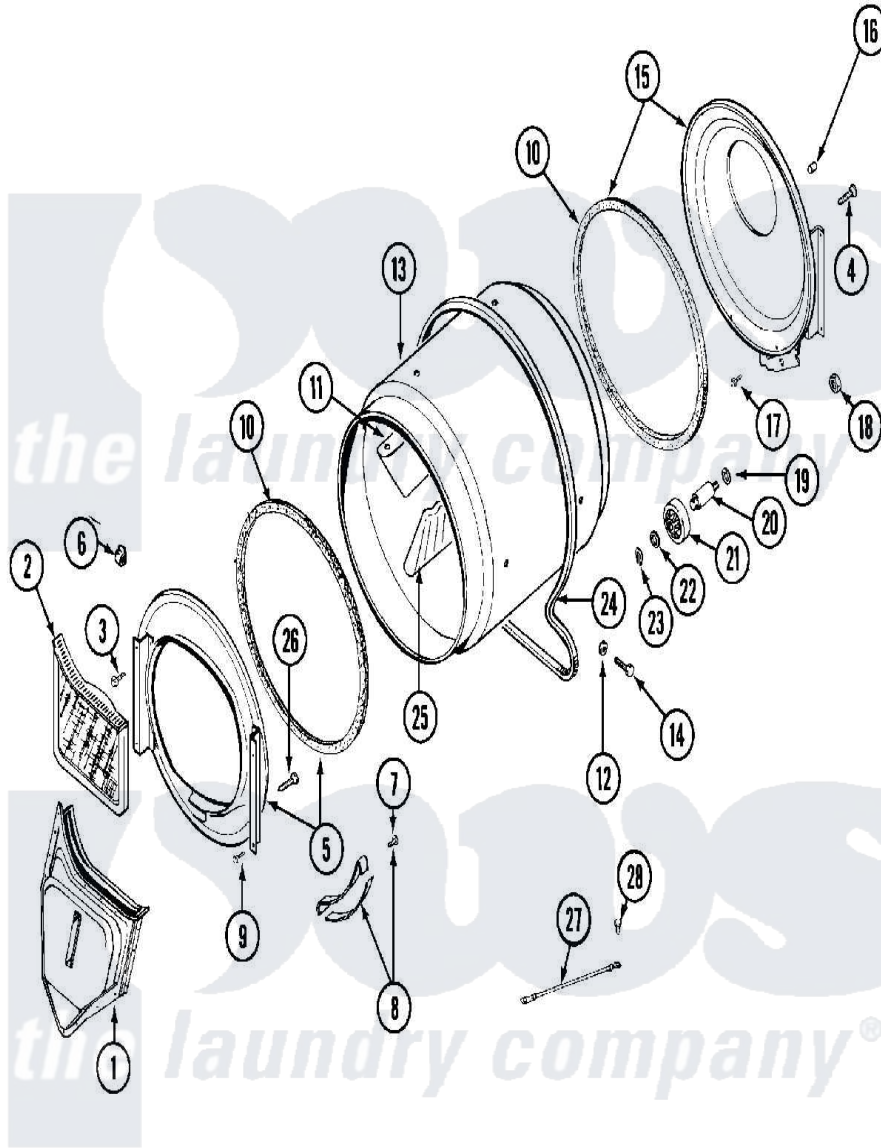

Maytag MDG11PDEGL 05 - TUMBLER

Maytag [Commercial Maytag MDG11PDEGL Dryer Parts](#) Parts Diagram 05 - TUMBLER
 Click on the part number to view part

Item	Original Part Number	Replaced By	Status	Part Description
001	33001016			Outlet Duct Assembly
002	33001170	33002970		Lint Filte
003	NLA		Not Available	SCREW, TUMBLER SUPPORT
004	Y313561			Screw---NA
005	33001179			Front, Tumbler
006	Y310376			Clip, Door Switch Harness
007	210720			Rivet, Bearing To Tumbler Frnt
008	306508			Tumbler Bearing Kit ---W
009	Y310632	1163839		Screw
010	314820			Seal, Tumbler
011	33001012			Baffle
012	314158			Washer, Baffle To Tumbler
013	33001108		Not Available	DRYER TUMBLER, W/O BAFFLES
014	Y310759			Screw, Tumbler Baffles
015	33001178			Back, Tumbler

016	NLA	Not Available	COVER, THREAD
017	Y310632	1163839	Screw
018	312538	33001443	Nut, Hex
019	Y313347	312535	Washer, Vault Mounting Brk.
020	Y312948	6-3129480	Shaft- Tumbler
021	Y303373	12001541	Drum Roller/Washer Assembly--W
022	312535		Washer, Vault Mounting Brk.
023	410233	9703438	Ring-Retrn
024	Y312959		Poly "V" Belt For Tumbler
025	33001004		Baffle, Tall
026	Y314110	33002917	Screw, No.10-16
027	901220		Ground Wire
028	910343	488234	Screw 8-32 X 1/4