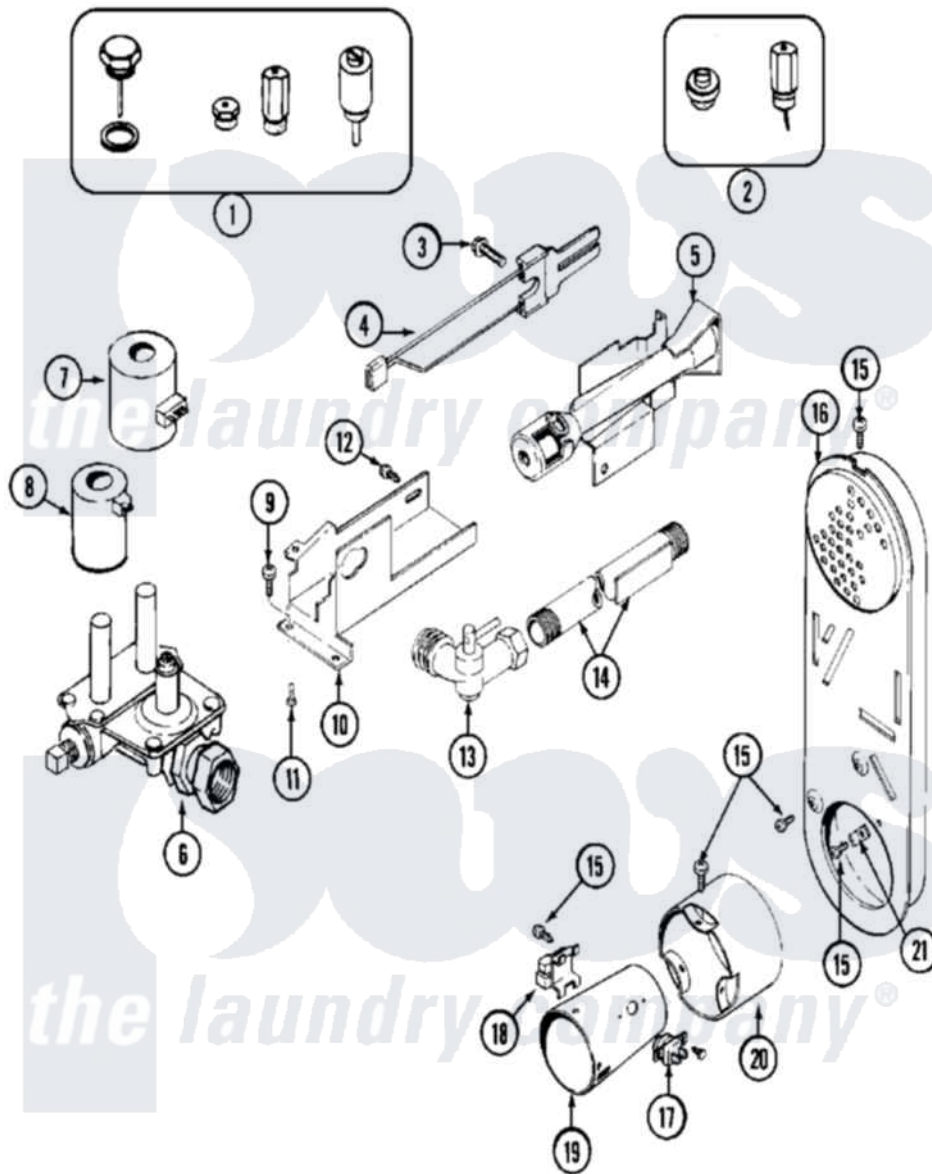

Maytag MDG11PDEGL 06 - GAS VALVE

Maytag [Commercial Maytag MDG11PDEGL Dryer Parts](#) Parts Diagram 06 - GAS VALVE
 Click on the part number to view part

Item	Original Part Number	Replaced By	Status	Part Description
001	Y308378	W10402145		LP Gas Con
002	Y308377		Not Available	CONVERSION KIT (LP TO NATURAL)
003	304971			Screw Note: Screw, Igniter
004	304970	4391996		Ignitor
005	33001247	33002793		Burner Assembly
006	307927			Valve, Gas
007	Y307931			Coil, Holding And Booster
008	307930			Coil, Secondary
009	Y313561			Screw----NA
010	314566			Gas Control Bracket
011	Y313559			Screw
012	314082	90767		Screw, 8A X 3/8 HeX Washer Head Tapping
"	314568	Y313559		Screw
013	Y303349			Angle Shut-Off, Gas Valve Pipe And Bracket Assembly

014	Y303383	33001735	Series 18 Not Needed Use Vavle
015	211294	90767	Screw, 8A X 3/8 HeX Washer Head Tapping
016	Y308504		Not Available INLET DUCT ASSEMBLY
017	303395		Thermostat, Hi-Limit
018	Y303377	338906	Radiant, Sensor
019	NLA		Not Available COMBUSTION CONE
020	NLA		Not Available EXTENSION F/COMBUSTION CONE
021	Y312890		Retainer, Heater Chamber