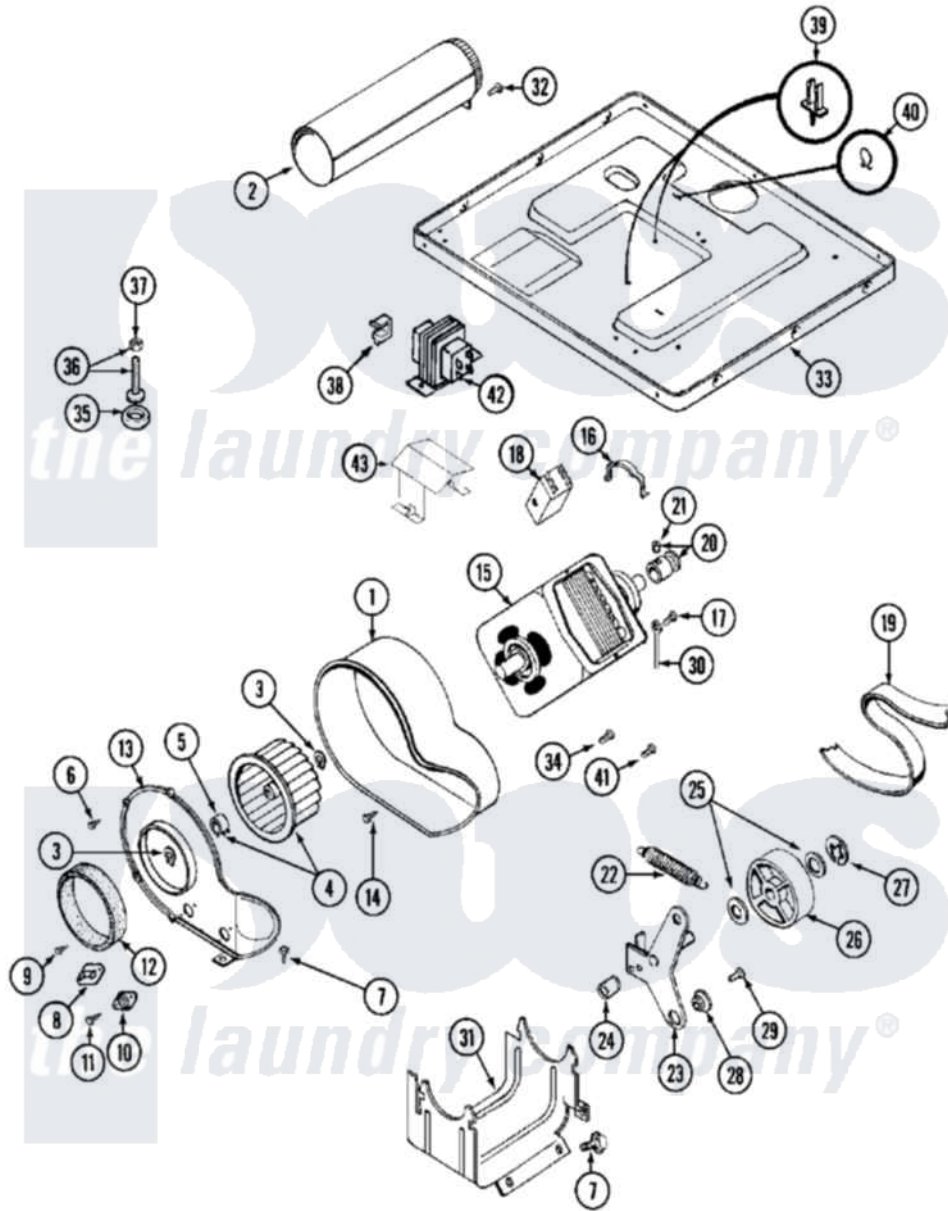

Maytag MDG11PDEGL 07 - MOTOR DRIVE

Maytag Commercial Maytag MDG11PDEGL Dryer Parts Parts Diagram 07 - MOTOR DRIVE
 Click on the part number to view part

Item	Original Part Number	Replaced By	Status	Part Description
001	Y312893			Housing, Blower
002	Y303442			EXHAUST DUCT ASSEMBLY
003	410233	9703438		Ring-Retrnr
004	Y303836			Blower Wheel Assembly And Clamp
005	312967			Clamp, Blower Housing
006	Y312961	W10116751		Screw
007	Y313561			Screw----NA
008	307208			Thermistor, Temp. Control
"	902577			Capacitor, Thermostat
"	Y303391	33303391		Thermostat, Cycling
009	211294	90767		Screw, 8A X 3/8 HeX Washer Head Tapping
010	306604			Cut-Off, Thermal Part Not Used
011	NLA		Not Available	SCREW, THERMAL CUT-OFF
012	Y312901			Seal, Housing Cover