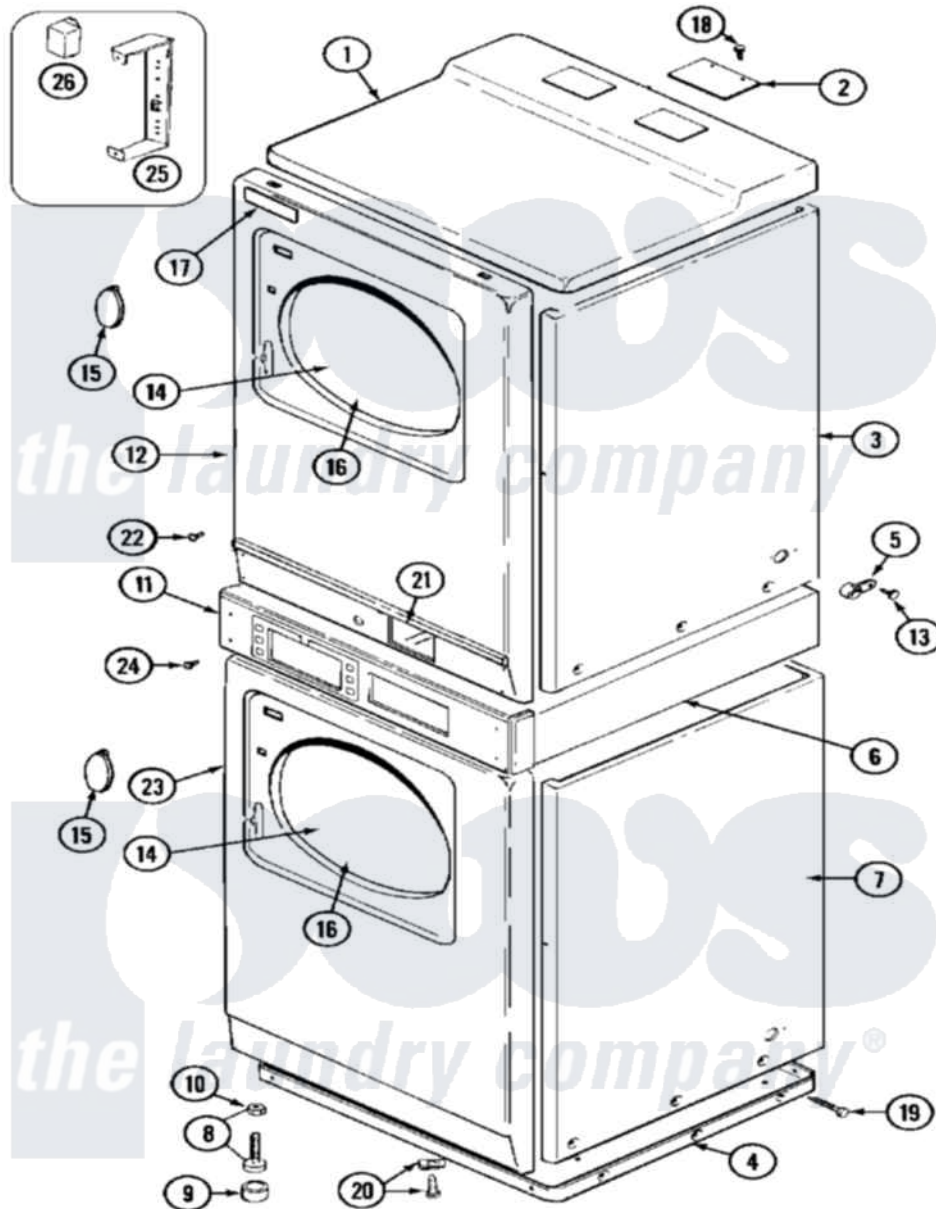

# Maytag MDG11PDEGW 02 - FRONT

Maytag [Commercial Maytag MDG11PDEGW Dryer Parts](#) Parts Diagram 02 - FRONT  
 Click on the part number to view part

Item	Original Part Number	Replaced By	Status	Part Description
001	<a href="#">33001165</a>			Top Cover Assembly
"	NLA		Not Available	(ALM)
002	NLA		Not Available	PLATE, COVER
003	NLA		Not Available	CABINET (WHT)
004	<a href="#">306261</a>			Base Assembly, Upper Dryer
"	306530		Not Available	BASE ASSEMBLY (LOWER)
005	910768	<a href="#">M0280301</a>		Tie Electr
006	310933	<a href="#">33002194</a>		Nut, Speed
"	314663	<a href="#">214354</a>		Screw, Top Cover To Cabnt.
"	911050	<a href="#">4312464</a>		Screw
"	NLA		Not Available	SUPPORT ASSY. (WHT)
"	Y310632	<a href="#">1163839</a>		Screw
007	NLA		Not Available	CABINET, LOWER (WHT)
008	Y302699	<a href="#">22003428</a>		Leg, Adjustable
009	<a href="#">210684</a>			Foot, Adjustable Leg
010	<a href="#">210385</a>			Lock Nut For Adjustable Leg