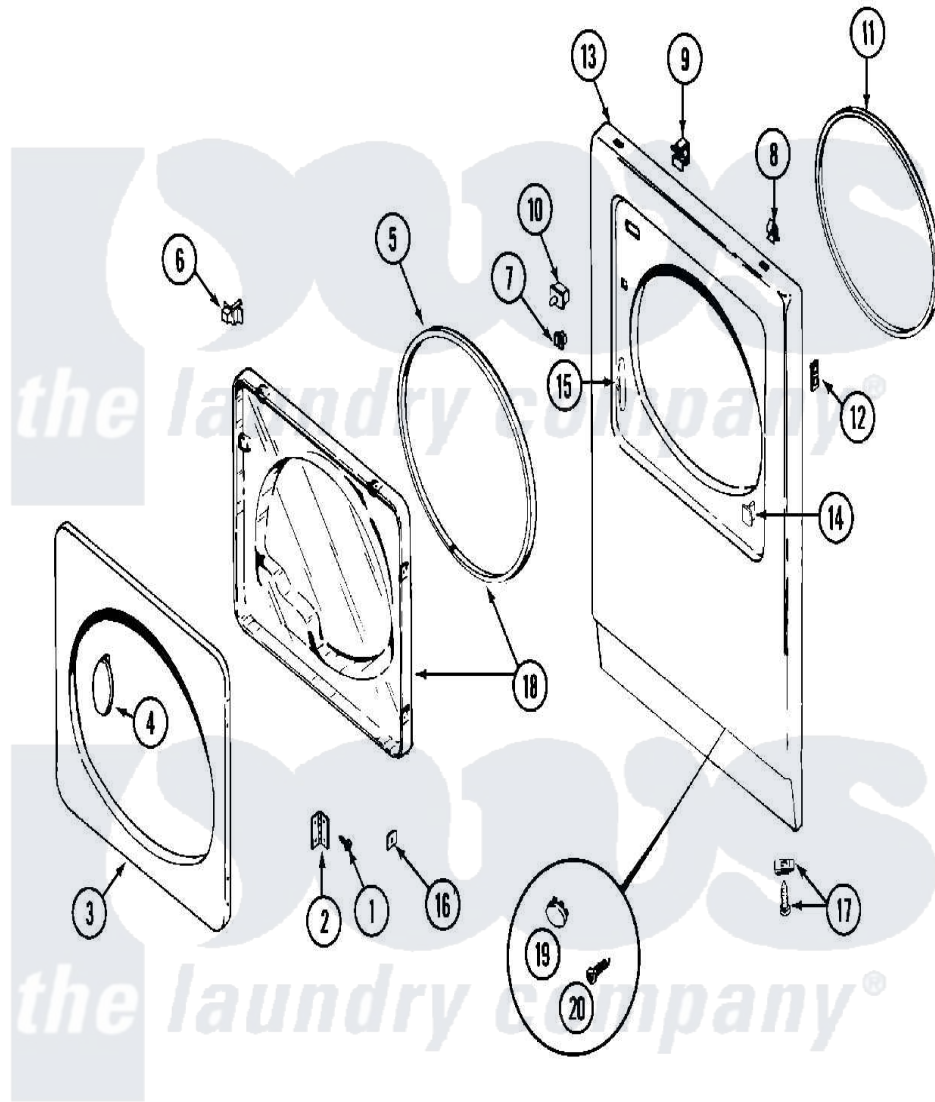

# Maytag MDG11PDEGW 03 - DOOR

Maytag [Commercial Maytag MDG11PDEGW Dryer Parts](#) Parts Diagram 03 - DOOR  
 Click on the part number to view part

Item	Original Part Number	Replaced By	Status	Part Description
001	<a href="#">Y314062</a>			Screw, Door Hinge And Panel
002	<a href="#">33001230</a>			Hinge, Door
003	314967		Not Available	DOOR W/WINDOW OUTER HALF (WHT)
"	NLA		Not Available	(ALM)
004	<a href="#">314939</a>			Handle, Door
"	<a href="#">314974</a>			Handle, Door
005	33001304		Not Available	SEAL, DOOR
006	<a href="#">33001305</a>			Strike, Door
007	Y304578	<a href="#">LA-1003</a>		Door Catch Kit
008	212982	<a href="#">22001650</a>		Fastener, Spring
009	<a href="#">Y310376</a>			Clip, Door Switch Harness
010	<a href="#">Y305753</a>	<a href="#">W10169313</a>		Switch-Dor
011	<a href="#">314937</a>			Seal, Front Panel
012	NLA		Not Available	CLIP, HINGE SCREW
"	NLA		Not Available	SCREW, PLASTIC
				PANEL LOWER FRONT

013	NLA	Not Available	PANEL, LOWER FRONT (WHT)
014	NLA	Not Available	PLUG, DOOR CATCH
015	<a href="#">33001175</a>		Cover, Hinge Hole
"	<a href="#">33001176</a>		Cover, Hinge Hole
016	<a href="#">Y313910</a>		Clip, Door Liner To Outer Panel
017	<a href="#">204439</a>		Screw And Fstner Assembly
"	314666	Not Available	SCREW, PANEL (UPR)
"	NLA	Not Available	CLIP, CABINET SCREW
018	33001203	Not Available	PANEL, CLEAR INNER (W/SEAL)
019	33001132	<a href="#">33002342</a>	Plug, Sifht Hole
"	33001168	Not Available	PLUG, SIGHT HOLE (ALM)
020	<a href="#">315489</a>		Screw, Extrusion And Front