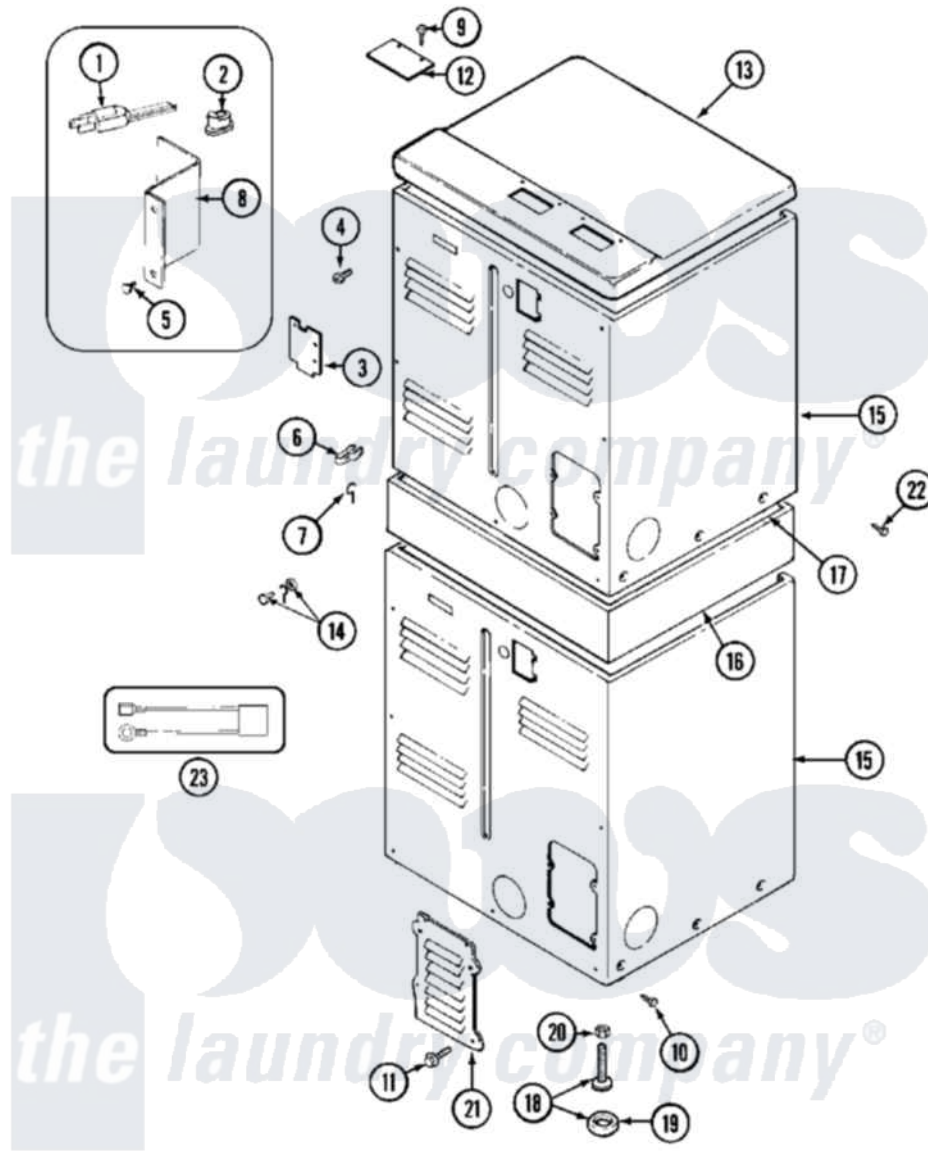

Maytag MDG11PDEGW 04 - REAR

Maytag [Commercial Maytag MDG11PDEGW Dryer Parts](#) Parts Diagram 04 - REAR
 Click on the part number to view part

Item	Original Part Number	Replaced By	Status	Part Description
001	308966		Not Available	CORD, POWER (EXPORT)
002	NLA		Not Available	GROMMET, POWER CORD
003	Y312905		Not Available	COVER, TERMINAL
004	Y313561			Screw----NA
005	Y312209	W10001200		Screw
006	301548			Clamp, Ground Wire
"	313122			Screw - Baffle To Tumbler
007	311155			Ground Wire And Clamp
008	Y312904			Bracket, Terminal Block
009	Y313559			Screw
010	213007			Xfor Cabinet See Cabinet, Back
011	211294	90767		Screw, 8A X 3/8 HeX Washer Head Tapping
"	Y313559			Screw
012	NLA		Not Available	PLATE, TOP COVER
013	33001165			Top Cover Assembly

"	NLA		Not Available	(ALM)
014	NLA		Not Available	SCREW & WASHER ASSY.
015	NLA		Not Available	CABINET (WHT)
"	Y310632	1163839		Screw
016	NLA		Not Available	SUPPORT ASSY. (WHT)
017	310933	33002194		Nut, Speed
018	Y302699	22003428		Leg, Adjustable
019	210684			Foot, Adjustable Leg
020	210385			Lock Nut For Adjustable Leg
021	Y312951		Not Available	ACCESS COVER, BACK
022	NLA		Not Available	SCREW, SUPPORT
"	Y310632	1163839		Screw