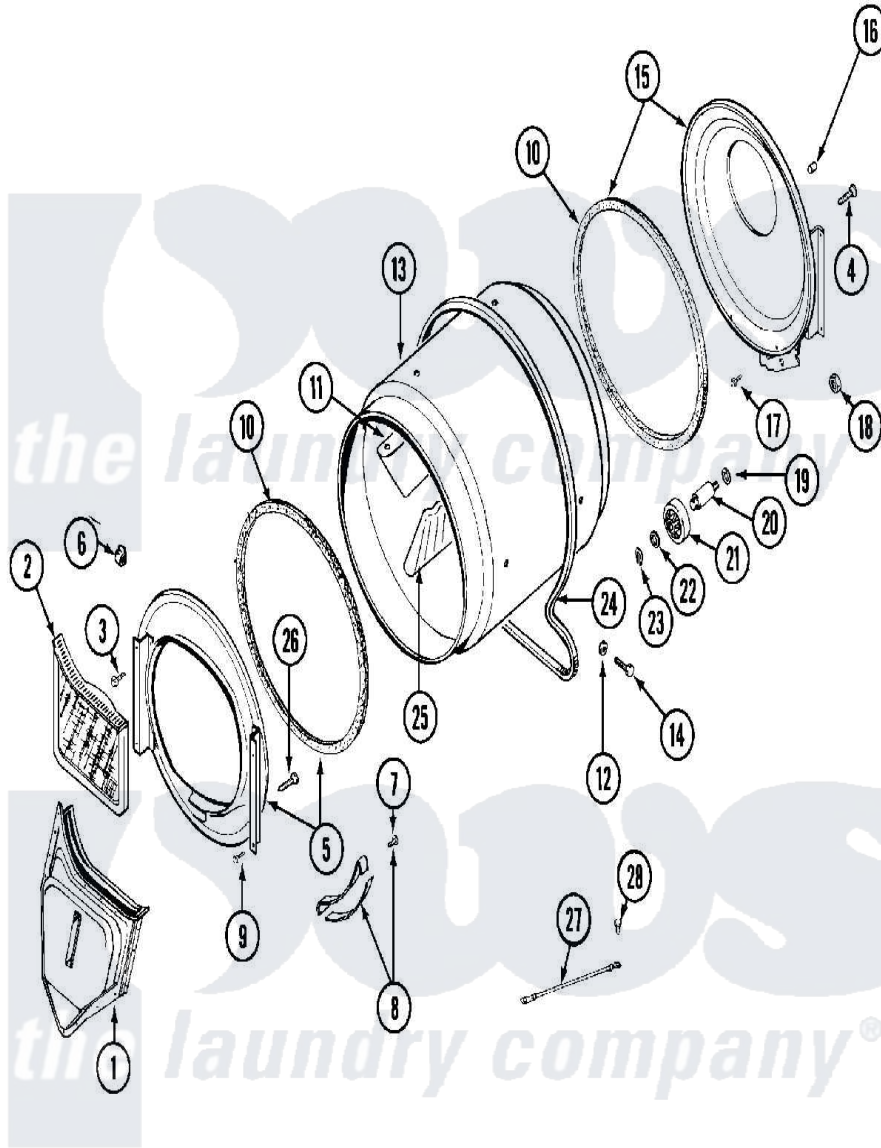

Maytag MDG11PDEGW 05 - TUMBLER

Maytag [Commercial Maytag MDG11PDEGW Dryer Parts](#) Parts Diagram 05 - TUMBLER
 Click on the part number to view part

Item	Original Part Number	Replaced By	Status	Part Description
001	33001016			Outlet Duct Assembly
002	33001170	33002970		Lint Filte
003	NLA		Not Available	SCREW, TUMBLER SUPPORT
004	Y313561			Screw---NA
005	33001179			Front, Tumbler
006	Y310376			Clip, Door Switch Harness
007	210720			Rivet, Bearing To Tumbler Frnt
008	306508			Tumbler Bearing Kit ---W
009	Y310632	1163839		Screw
010	314820			Seal, Tumbler
011	33001012			Baffle
012	314158			Washer, Baffle To Tumbler
013	33001108		Not Available	DRYER TUMBLER, W/O BAFFLES
014	Y310759			Screw, Tumbler Baffles
015	33001178			Back, Tumbler

016	NLA	Not Available	COVER, THREAD
017	Y310632	1163839	Screw
018	312538	33001443	Nut, Hex
019	Y313347	312535	Washer, Vault Mounting Brk.
020	Y312948	6-3129480	Shaft- Tumbler
021	Y303373	12001541	Drum Roller/Washer Assembly--W
022	312535		Washer, Vault Mounting Brk.
023	410233	9703438	Ring-Retrn
024	Y312959		Poly "V" Belt For Tumbler
025	33001004		Baffle, Tall
026	Y314110	33002917	Screw, No.10-16
027	901220		Ground Wire
028	910343	488234	Screw 8-32 X 1/4