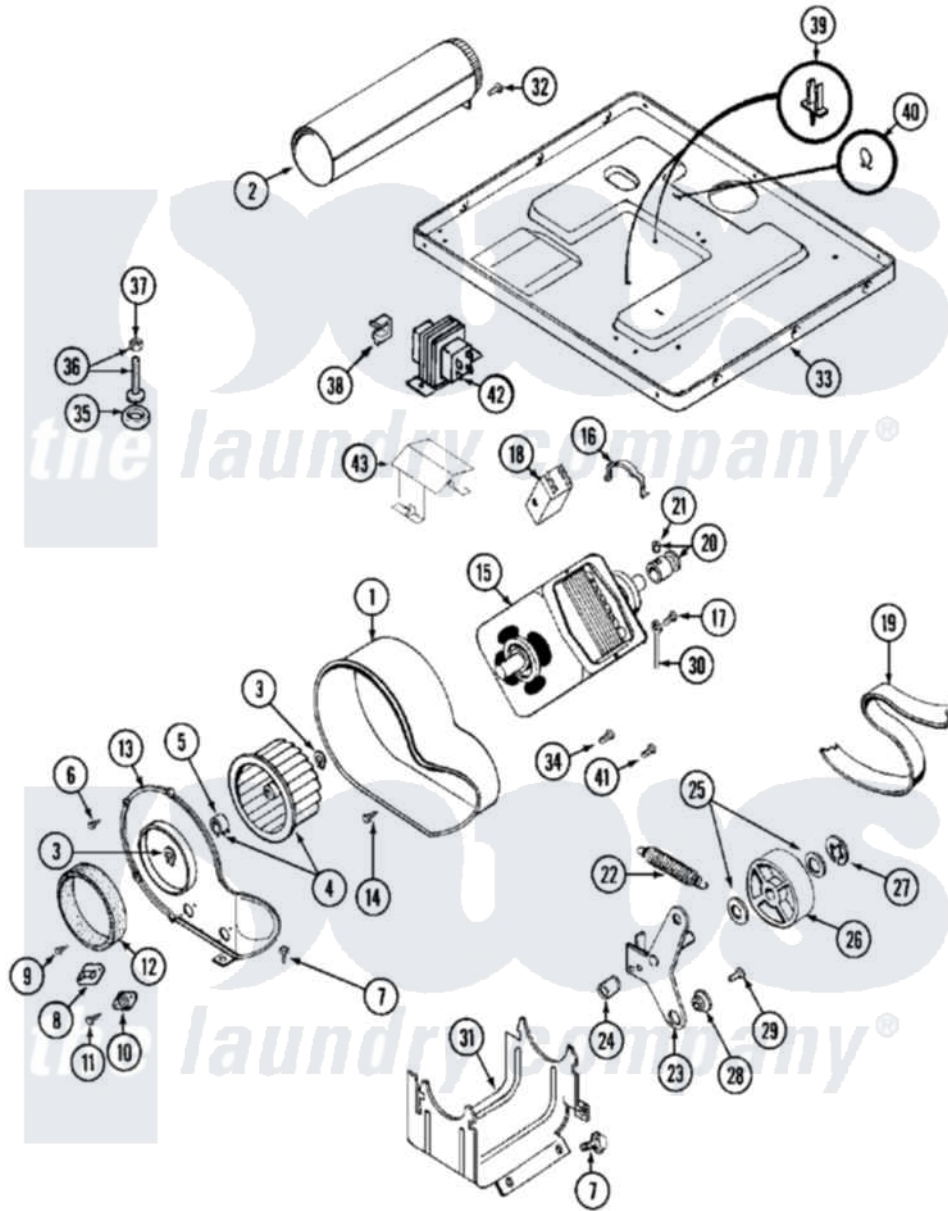

# Maytag MDG11PDEGW 07 - MOTOR DRIVE

Maytag [Commercial Maytag MDG11PDEGW Dryer Parts](#) Parts Diagram 07 - MOTOR DRIVE  
 Click on the part number to view part

Item	Original Part Number	Replaced By	Status	Part Description
001	<a href="#">Y312893</a>			Housing, Blower
002	<a href="#">Y303442</a>			EXHAUST DUCT ASSEMBLY
003	410233	<a href="#">9703438</a>		Ring-Retrn
004	<a href="#">Y303836</a>			Blower Wheel Assembly And Clamp
005	<a href="#">312967</a>			Clamp, Blower Housing
006	Y312961	<a href="#">W10116751</a>		Screw
007	<a href="#">Y313561</a>			Screw---NA
008	<a href="#">307208</a>			Thermistor, Temp. Control
"	<a href="#">902577</a>			Capacitor, Thermostat
"	Y303391	<a href="#">33303391</a>		Thermostat, Cycling
009	<a href="#">211294</a>	<a href="#">90767</a>		Screw, 8A X 3/8 HeX Washer Head Tapping
010	<a href="#">306604</a>			Cut-Off, Thermal Part Not Used
011	NLA		Not Available	SCREW, THERMAL CUT-OFF
012	<a href="#">Y312901</a>			Seal, Housing Cover