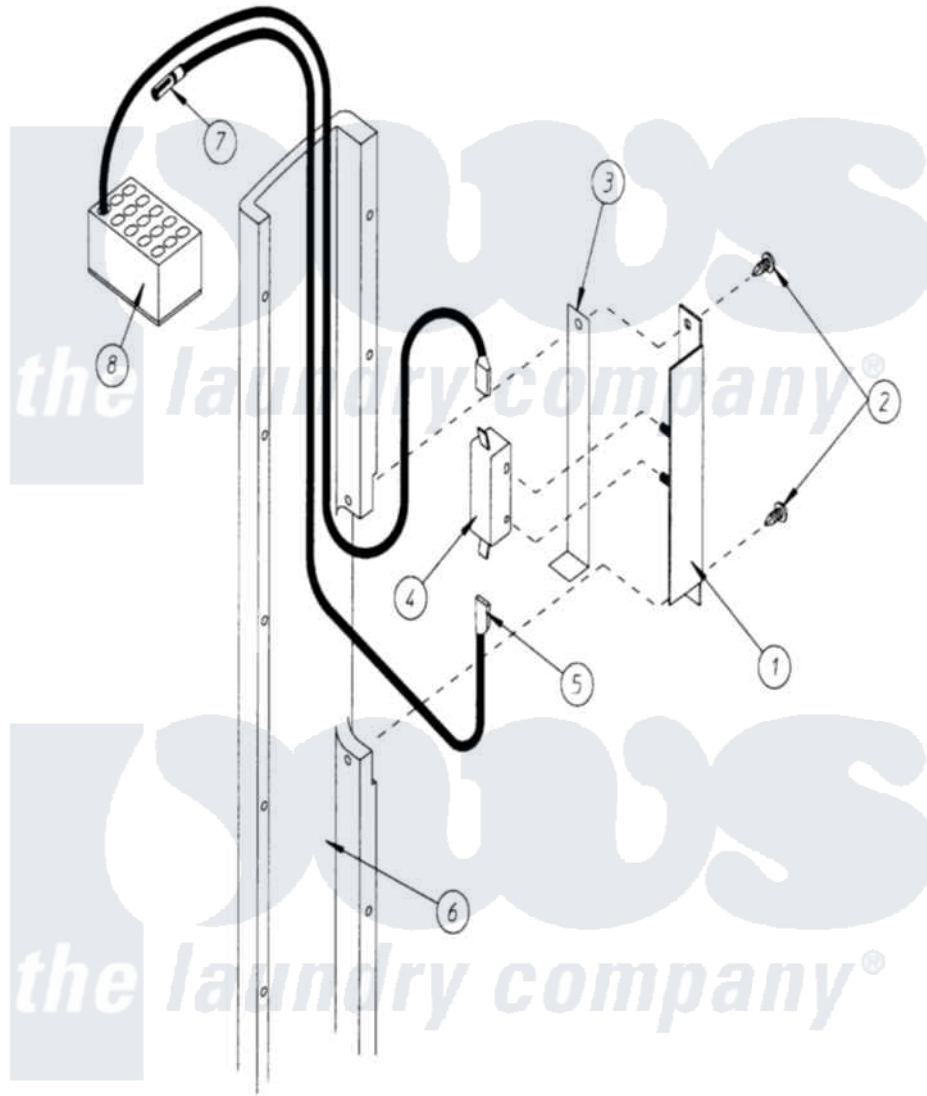

Maytag MDG120P1HW 04 - MAIN DOOR SWITCH ASSEMBLY

Maytag [Commercial Maytag MDG120P1HW Dryer Parts](#) Parts Diagram 04 - MAIN DOOR SWITCH ASSEMBLY
 Click on the part number to view part

Item	Original Part Number	Replaced By	Status	Part Description
000	W10124350		Not Available	ORDER PARTS FROM AMERICNA DRYER CORP AT 508-678-9000.
001	A102405	102405		Lg. Dryer
"	A821097	821097		Slotted Ma
"	A821098		Not Available	SWITCH, ASSEMBLY DOOR (COMPL.) (INCLUDES 1 - 4 & 6)
002	A150307			Screw, Crimptite
003	A102405	102405		Lg. Dryer
004	A137005	W10146741		SDS Door S
005	A121028	121028		1 4 X.032
006	A180155		Not Available	BLOCK, DOOR HINGE (ONLY) (35` CROSS GRAY)
007	A122705	122705		Umnl Sok 2
008	A122626	122626		15P Umnl C