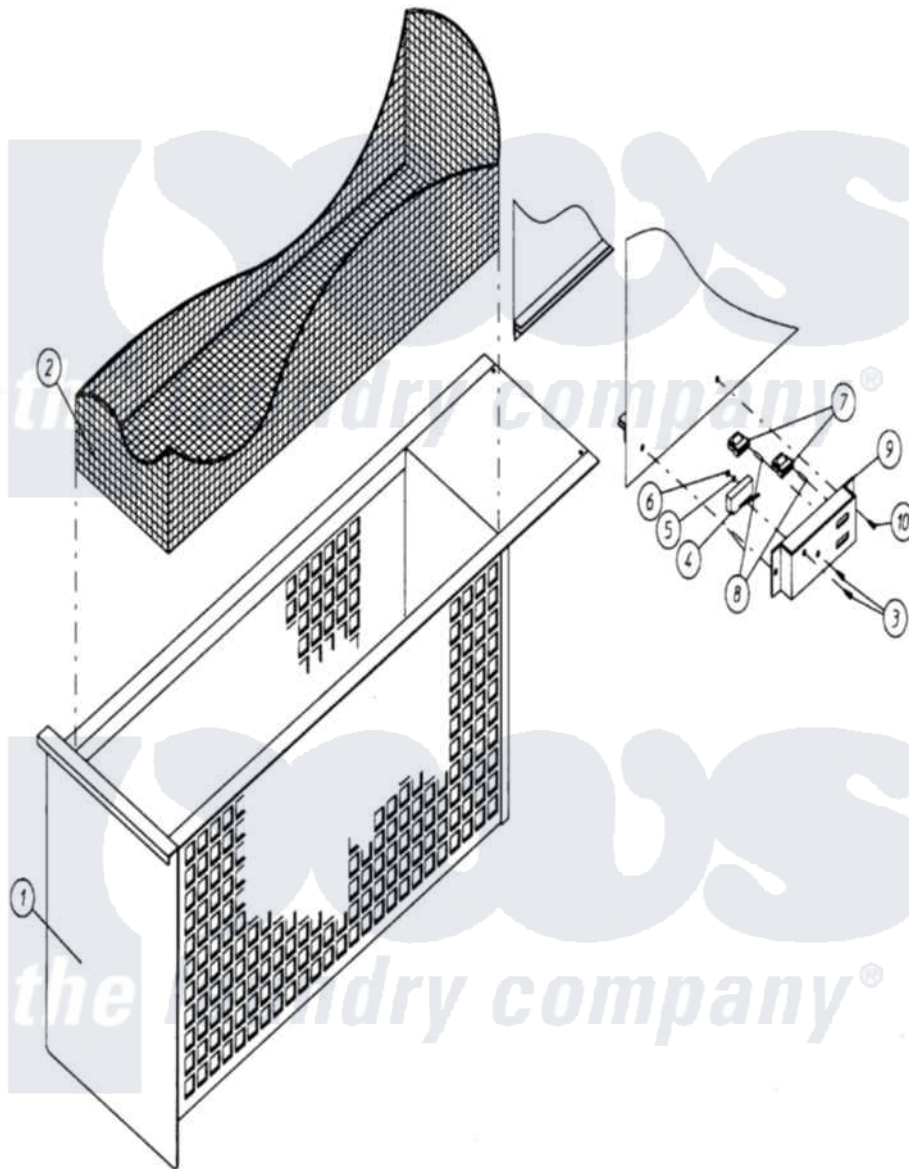

**Maytag MDG120P1HW 05 - LINT DRAWER/LINT DRAWER SWITCH BOX ASSY.**

Maytag [Commercial Maytag MDG120P1HW Dryer Parts](#) Parts Diagram 05 - LINT DRAWER/LINT DRAWER SWITCH BOX ASSY.

[Click on the part number to view part](#)