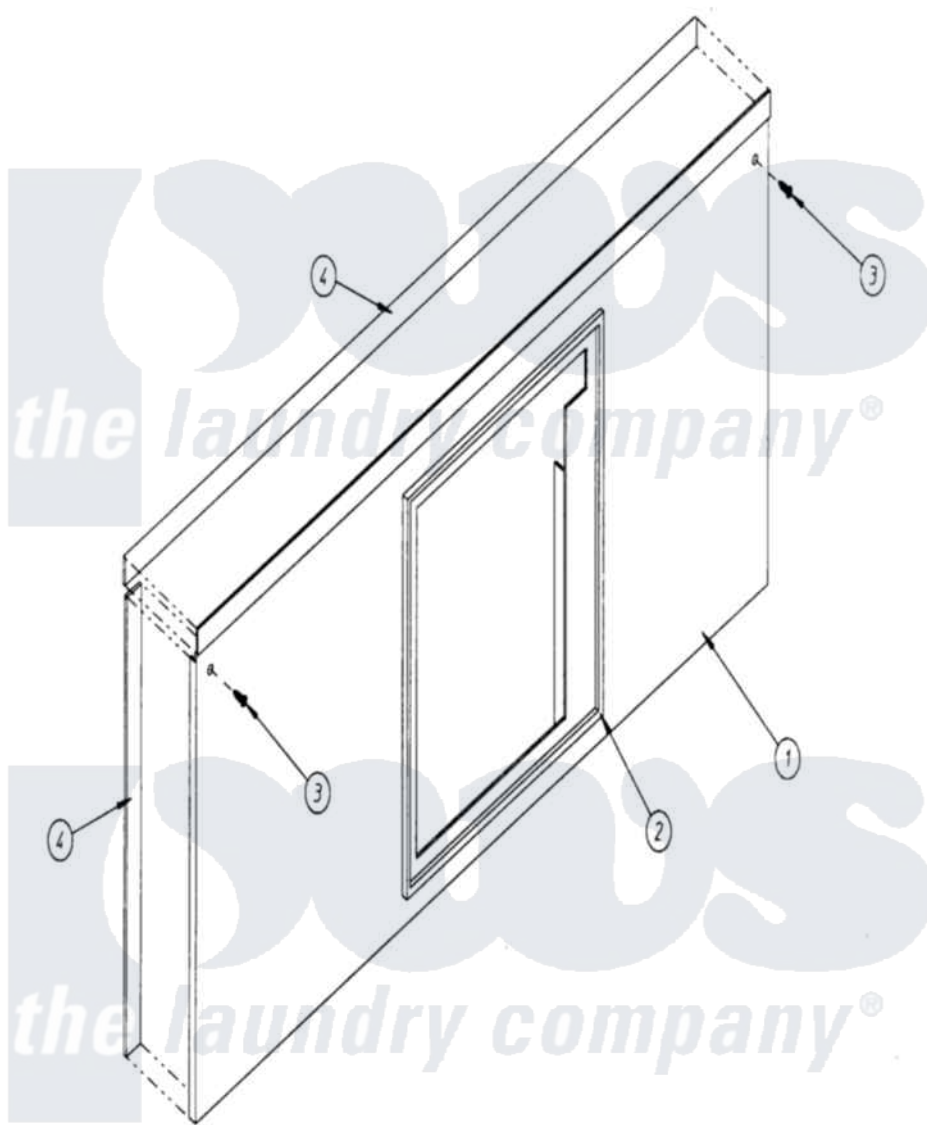

Maytag MDG120P1HW 06 - DROP LINT DOOR ASSEMBLY

Maytag [Commercial Maytag MDG120P1HW Dryer Parts](#) Parts Diagram 06 - DROP LINT DOOR ASSEMBLY
 Click on the part number to view part

Item	Original Part Number	Replaced By	Status	Part Description
000	W10124350		Not Available	ORDER PARTS FROM AMERICAN DRYER CORP AT 508-678-9000
001	A820015	W10149272		Ad-120 Lin
"	A820021		Not Available	DROP LINT ASSEMBLY (STAINLESS STEEL)
002	A117602		Not Available	TAPE, NOISE SUPPRESSOR
003	A150415		Not Available	SCREW, CRIMPTITE (PH. RD.HD.) (No.10-16 X 1/2" PH. RD. HD.)
004	A117604	117604		1 8 Thk X