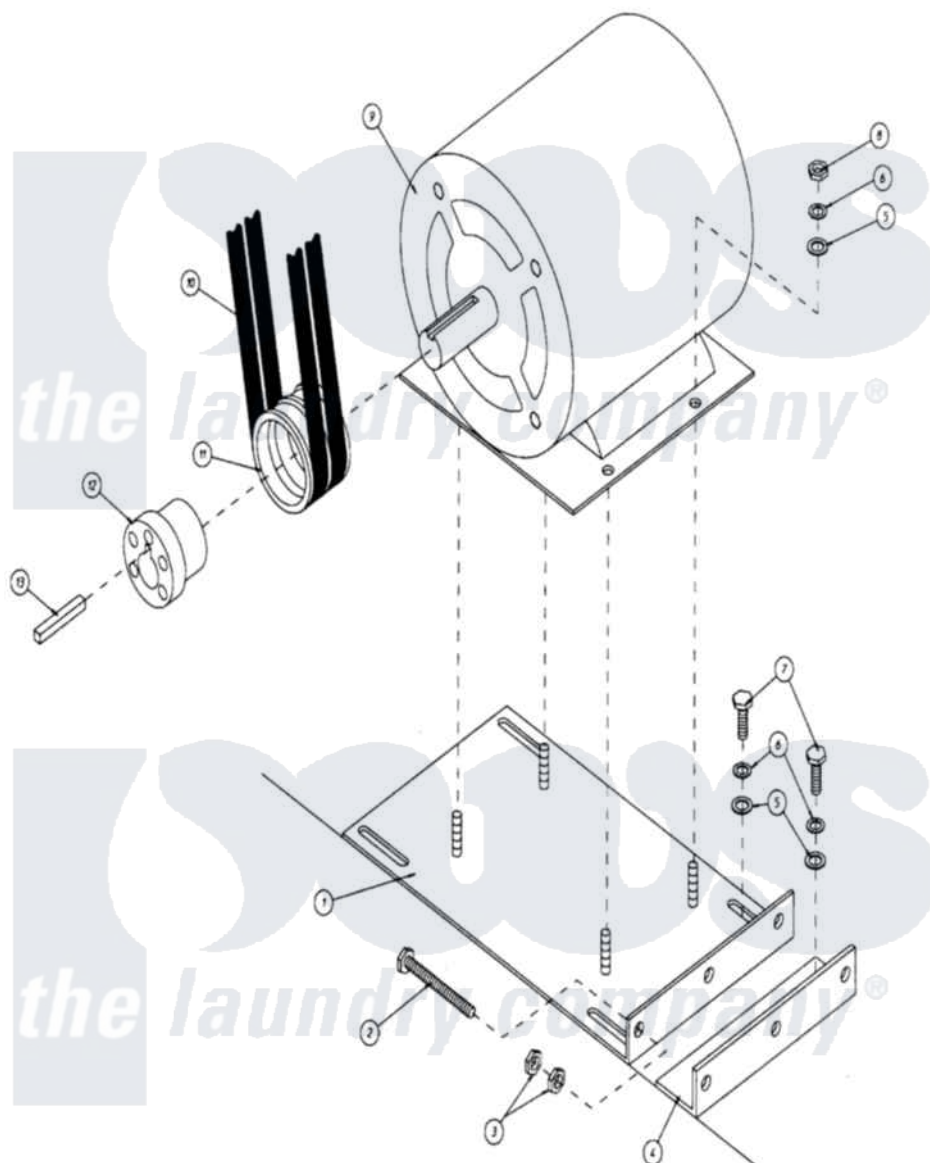

Maytag MDG120P1HW 13 - BLOWER MOTOR MOUNT ASSEMBLY (GAS ONLY)

Maytag [Commercial Maytag MDG120P1HW Dryer Parts](#) Parts Diagram 13 - BLOWER MOTOR MOUNT ASSEMBLY (GAS ONLY)

[Click on the part number to view part](#)

Item	Original Part Number	Replaced By	Status	Part Description
000	W10124350		Not Available	ORDER PARTS FROM AMERICAN DRYER CORP AT 508-678-9000
001	A802229	802229		Ad-81-120
"	A813025	813025		Ad-120 ES
"	A813049		Not Available	MOUNT, BLOWER ASSEMBLY (380/60HZ ONLY, INCLUDES 1-13)
002	A152034	152034		3 8-16 X 3
003	A152005	152005		3 8-16 Hex
004	A802232	802232		Ad-81 120
005	A153001	153001		5 16 Flat
006	A153002	8182939		Washer, Lock
007	A150501	150501		5 16-18 X
008	A152004	8182933		Nut, Hex
009	A100043		Not Available	MOTOR, BLOWER (3HP) (208-230/460 60HZ)