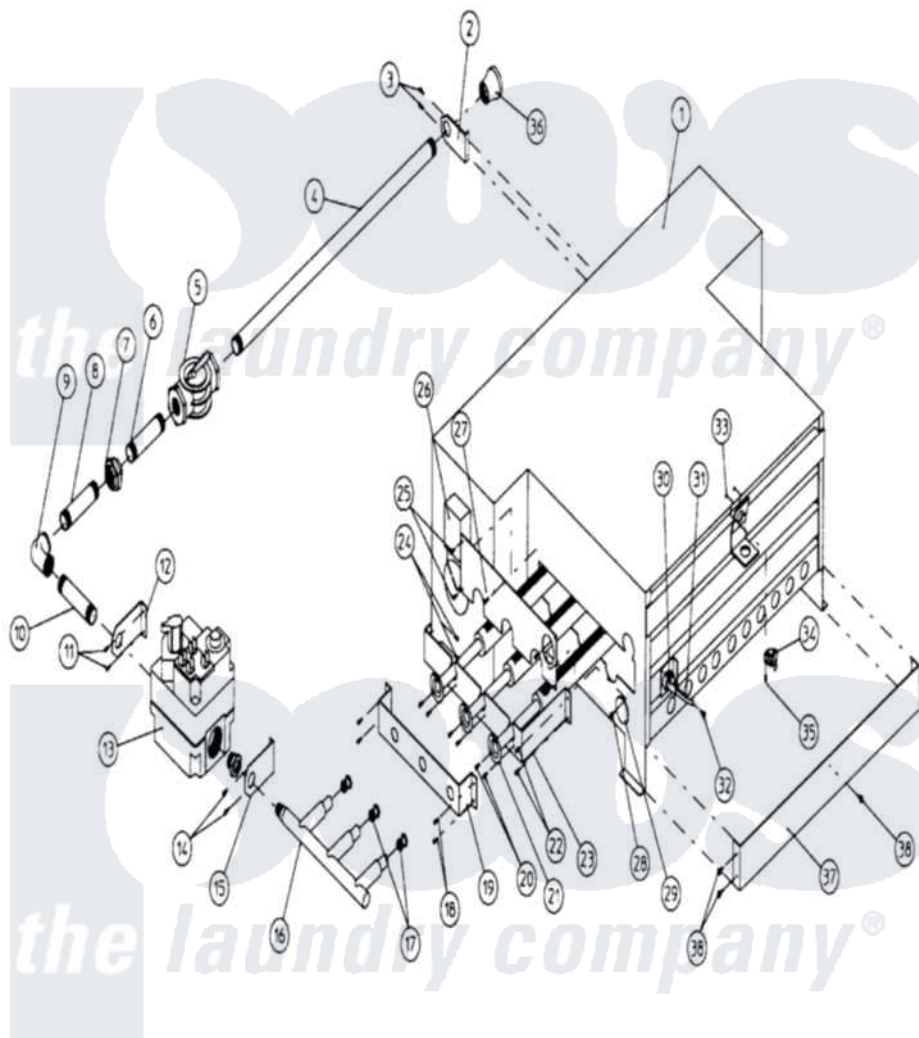

Maytag MDG120P1HW 14 - DIRECT SPARK IGNITION (DSI) BURNER ASSY.

Maytag [Commercial Maytag MDG120P1HW Dryer Parts](#) Parts Diagram 14 - DIRECT SPARK IGNITION (DSI) BURNER ASSY.

[Click on the part number to view part](#)

Item	Original Part Number	Replaced By	Status	Part Description
000	W10124350		Not Available	ORDER PARTS FROM AMERICAN DRYER CORP AT 508-678-9000
001	A820201	820201		Ad-130 Bur
"	A880874	W10148072		AD115 120
"	A880875	W10148073		AD115 120
002	A331291	331291		Ud80 Ad120
003	A150415		Not Available	SCREW, CRIMPTITE (PH. RD.HD.) (No.10-16 X 1/2" PH. RD. HD.)
004	A142807			Nipple, 3/4" X 40"
"	A142813		Not Available	NIPPLE (3/4" X 32 1/2")
"	A142854	142854		3 4 X 3 4
005	A141300	141300		3 4 GAS S
006	A142701	142701		3 4 Close
007	A142601	142601		3 4 Black