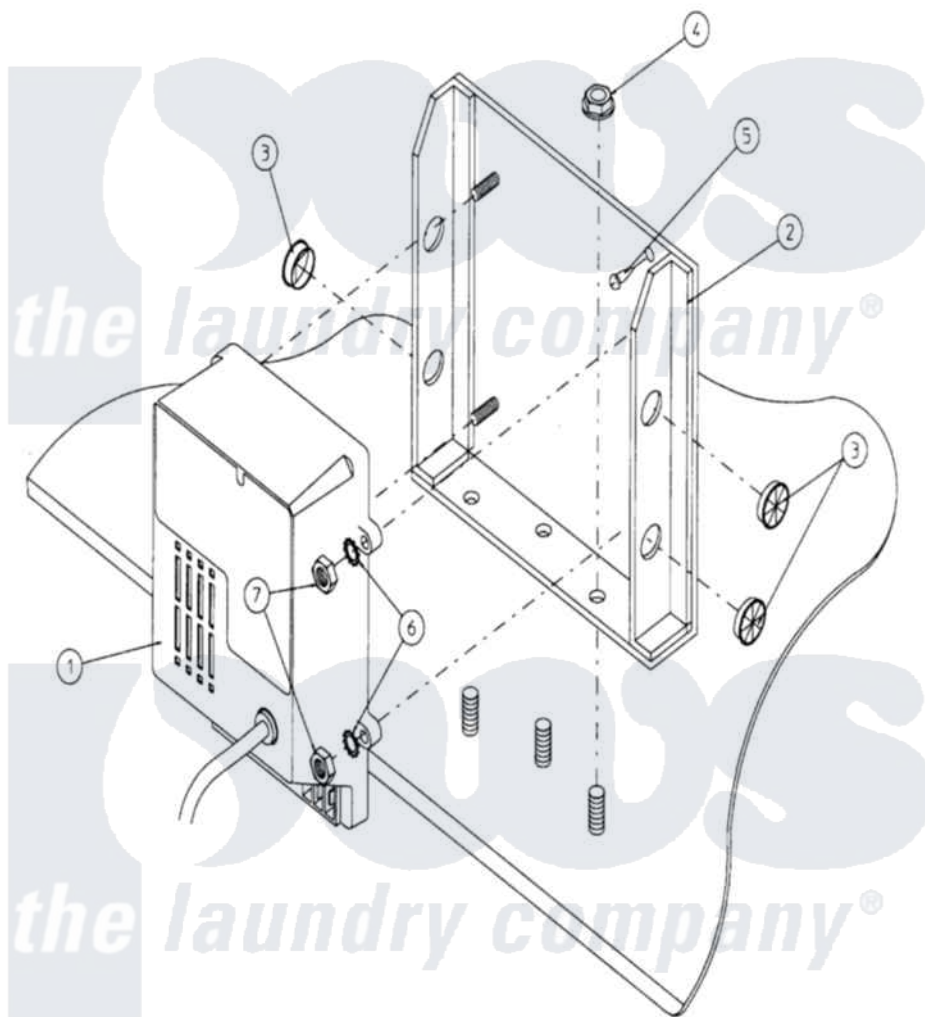

Maytag MDG120P1HW 15 - MODULE MOUNT ASSEMBLY (DSI-GAS ONLY)

Maytag [Commercial Maytag MDG120P1HW Dryer Parts](#) Parts Diagram 15 - MODULE MOUNT ASSEMBLY (DSI-GAS ONLY)

[Click on the part number to view part](#)

Item	Original Part Number	Replaced By	Status	Part Description
000	W10124350		Not Available	ORDER PARTS FROM AMERICAN DRYER CORP AT 508-678-9000
001	A880815			MODULE, DSI (50HZ/60HZ)
002	A820100	8-20-100		Key
003	A121400	121400		7 8 Univert
004	A152014	152014		1 4-20 Ser
005	A150301	150301		8-18 X 7
006	A153010	153010		6 Internal
007	A152000	152000		6-32 HEX N