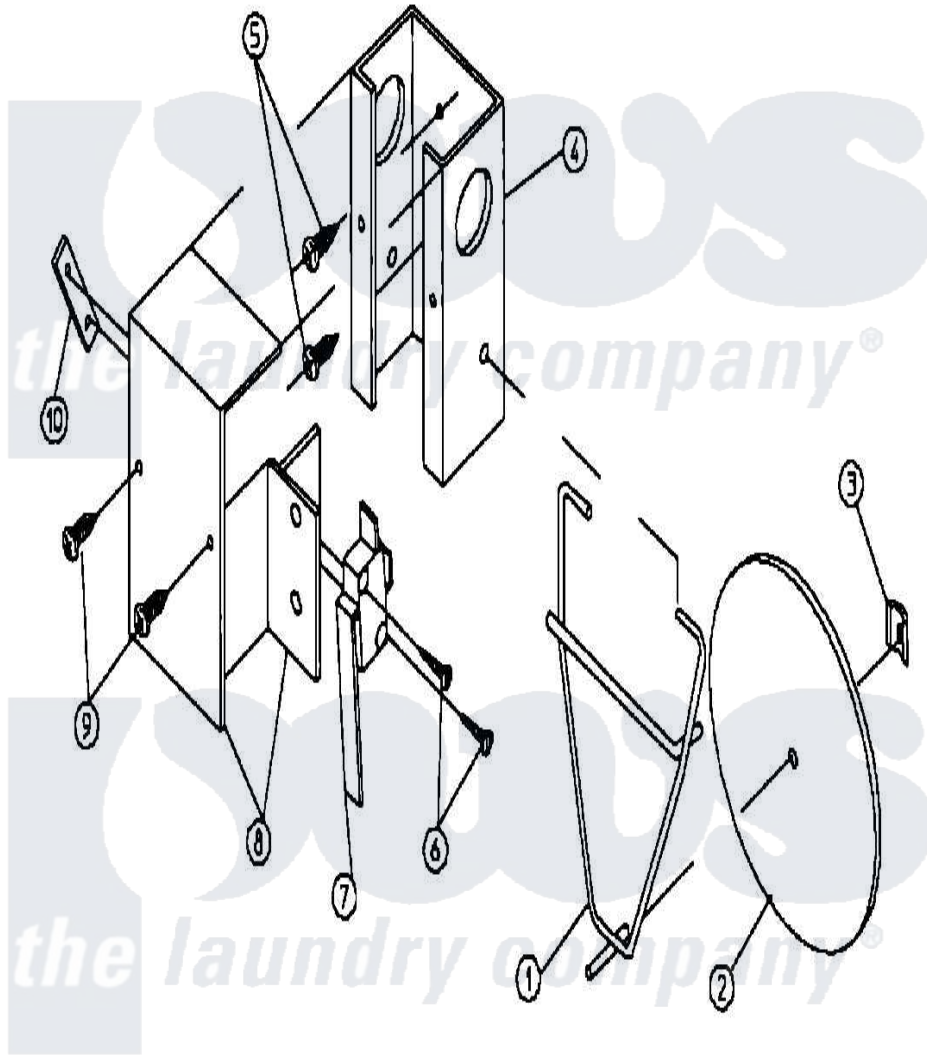

Maytag MDG120P1HW 16 - SAIL SWITCH ASSEMBLY

Maytag Commercial Maytag MDG120P1HW Dryer Parts Parts Diagram 16 - SAIL SWITCH ASSEMBLY
 Click on the part number to view part

| Item | Original Part Number | Replaced By | Status | Part Description |
|------|----------------------|----------------------------|---------------|--|
| 000 | W10124350 | | Not Available | ORDER PARTS FROM AMERICAN DRYER CORP AT 508-678-9000 |
| 001 | A105500 | W10146641 | | Std Sail S |
| 002 | A319202 | W10146866 | | Sail Switch |
| 003 | A154002 | 154002 | | 1 8 Push O |
| 004 | A802800 | 802800 | | Sail Switch |
| " | A802801 | 802801 | | Sail Switch |
| 005 | A150300 | 5307527001 | | Switch |
| 006 | A150303 | 150303 | | 4 X 3 4 P |
| 007 | A122200 | 122200 | | Sail Switch |
| 008 | A802799 | 802799 | | Sail Sw.bo |
| 009 | A150309 | W10146761 | | 10-16 X 1 |
| 010 | A154004 | 154004 | | Tinneman |