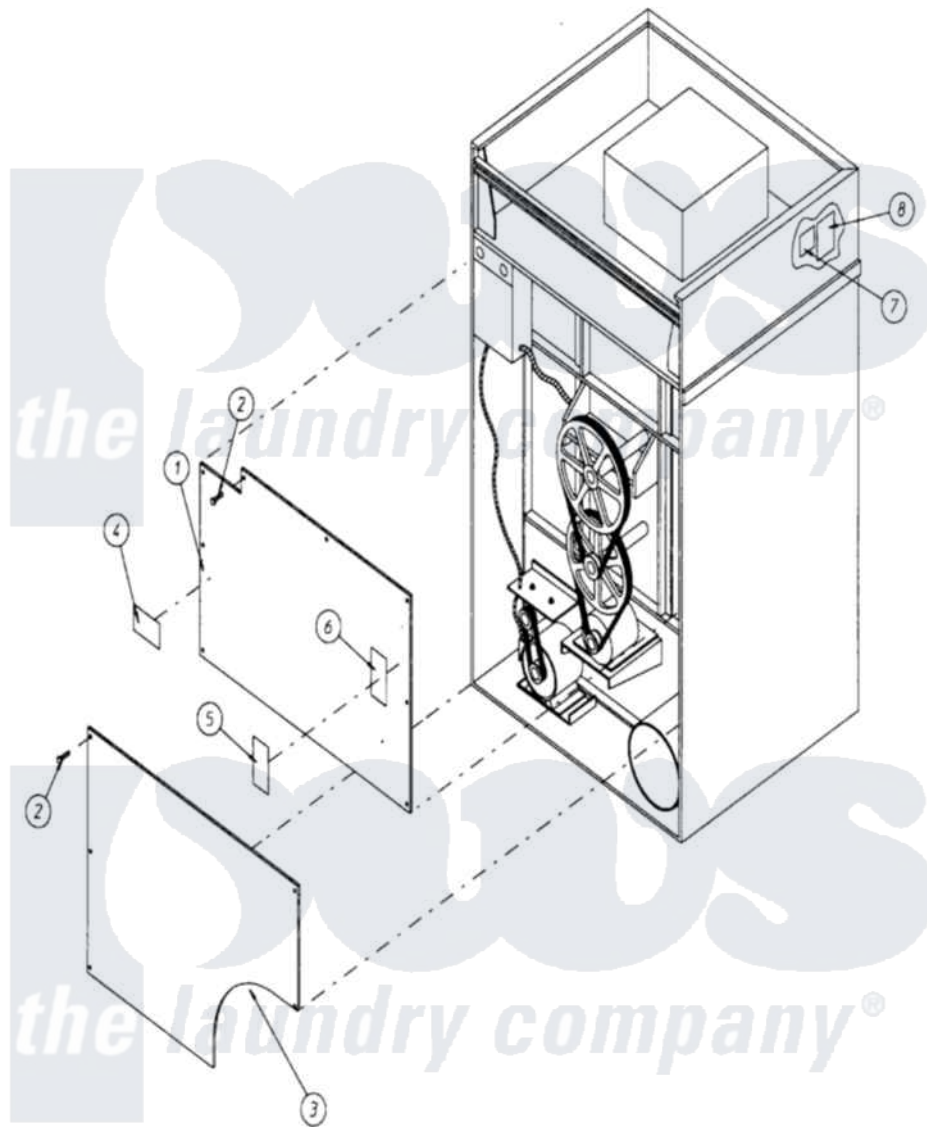

# Maytag MDG120P1HW 17 - EXTENDED BACKGUARD ASSEMBLY

Maytag Commercial Maytag MDG120P1HW Dryer Parts Parts Diagram 17 - EXTENDED BACKGUARD ASSEMBLY  
 Click on the part number to view part

Item	Original Part Number	Replaced By	Status	Part Description
000	W10124350		Not Available	ORDER PARTS FROM AMERICAN DRYER CORP AT 508-678-9000
001	A813029	<a href="#">813029</a>		Ad-120 ES
002	A150301	<a href="#">150301</a>		8-18 X 7
003	A354000	<a href="#">354000</a>		ADG E-120
"	A354003		Not Available	BACKGUARD (LWR. STEAM)
004	<a href="#">A112017</a>			LABEL, NAME/ADDRESS/TELEPHONE (ONLY)
005	A112229		Not Available	LABEL, INSTALLATION INST.
006	<a href="#">A112519</a>			LABEL, ROUTINE MAINTENANCE (ONLY)
007	W10124350		Not Available	LABEL, DRYER DATA
008	<a href="#">A112534</a>			LABEL, PHASE 5 OPL PROGRAM (MICROPROCESSOR MODELS ONLY)