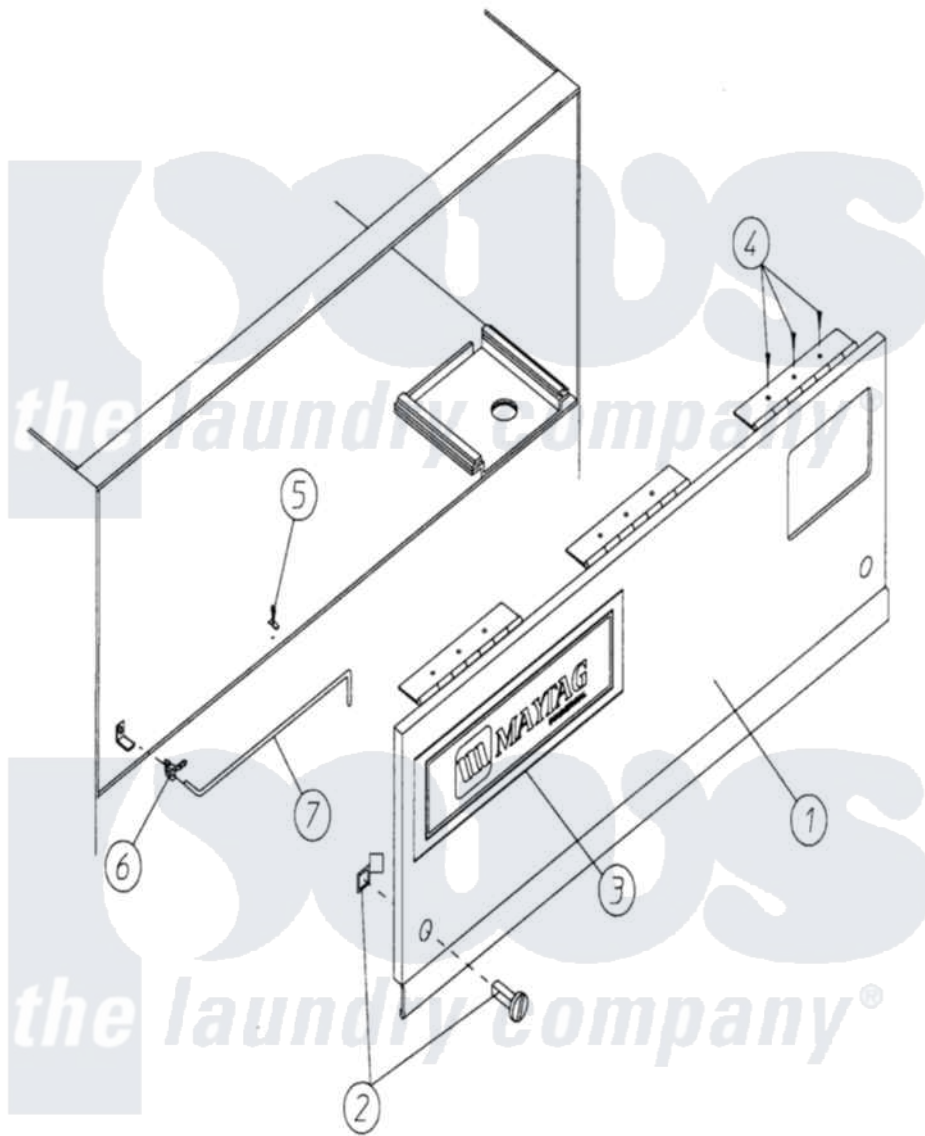

Maytag MDG120P1HW 18 - CONTROL DOOR ASSEMBLY

Maytag Commercial Maytag MDG120P1HW Dryer Parts Parts Diagram 18 - CONTROL DOOR ASSEMBLY
 Click on the part number to view part

Item	Original Part Number	Replaced By	Status	Part Description
000	W10124350		Not Available	ORDER PARTS FROM AMERICAN DRYER CORP AT 508-678-9000
001	A820003		Not Available	DOOR ASSEMBLY, CONTROL (ONLY)
"	A820004	820004		ADG-120 Ct
002	A882541	882541		Spring Tur
003	A870011	W10147884		Logo Doubl
004	A150309	W10146761		10-16 X 1
005	A102600		Not Available	CATCH, ROD SUPPORT-CTRL. DOOR
006	A102601		Not Available	CLIP, RETAINER (CONTROL DOOR ROD)
007	A102505		Not Available	ROD, CONTROL DOOR SUPPORT