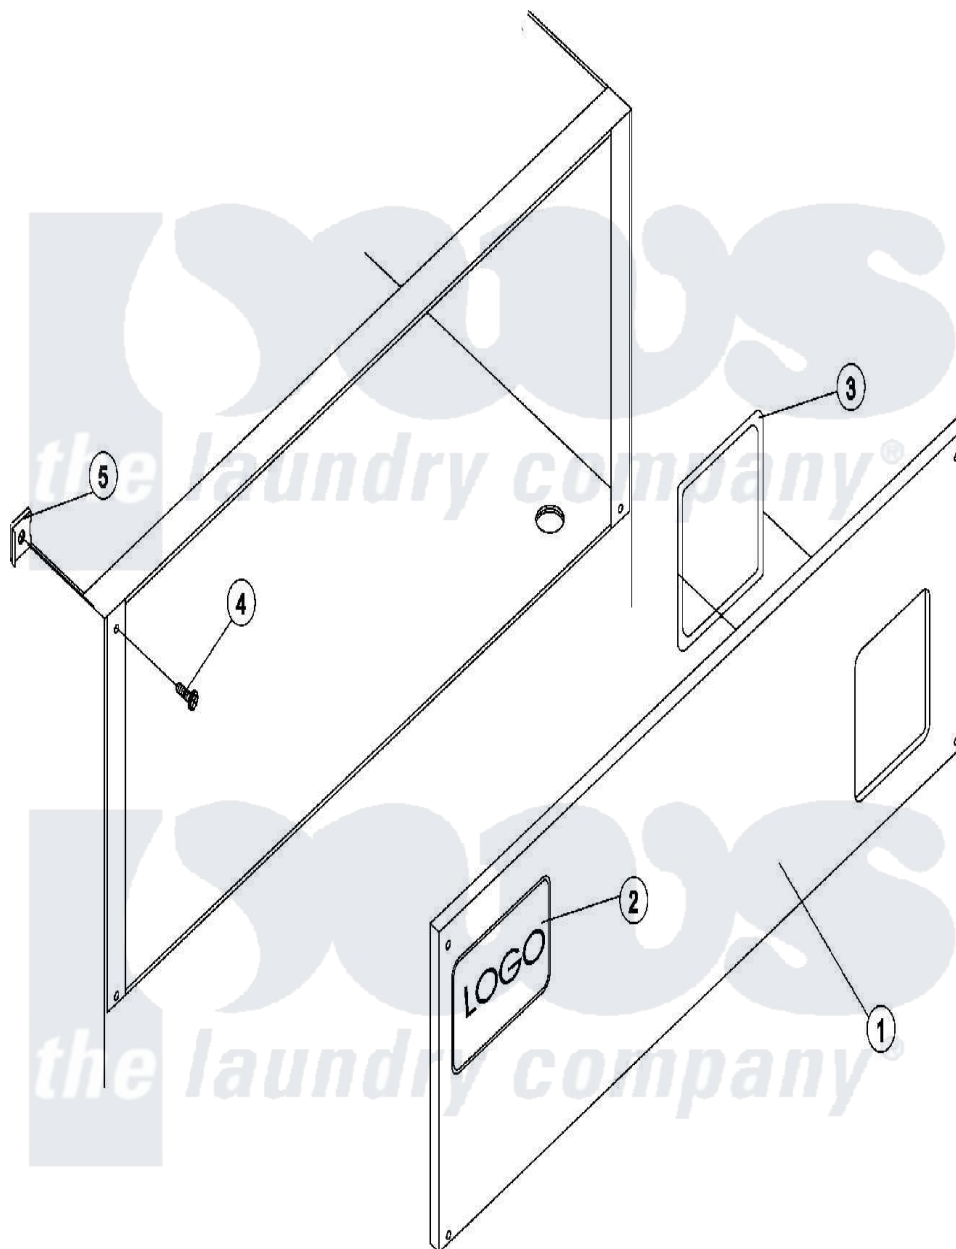

Maytag MDG120PHVW 01 - CONTROL DOOR

Maytag [Commercial Maytag MDG120PHVW Dryer Parts](#) Parts Diagram 01 - CONTROL DOOR
 Click on the part number to view part

Item	Original Part Number	Replaced By	Status	Part Description
000	A000000			Order Part From American Dryer Phone No.508-678-9000
001	A883316	W10148908		White MI12
002	A112353			Logo
003	A117604	117604		1 8 Thk X
004	A150314	150314		10-32 X 1
005	A154011	154011		10-32 Mult