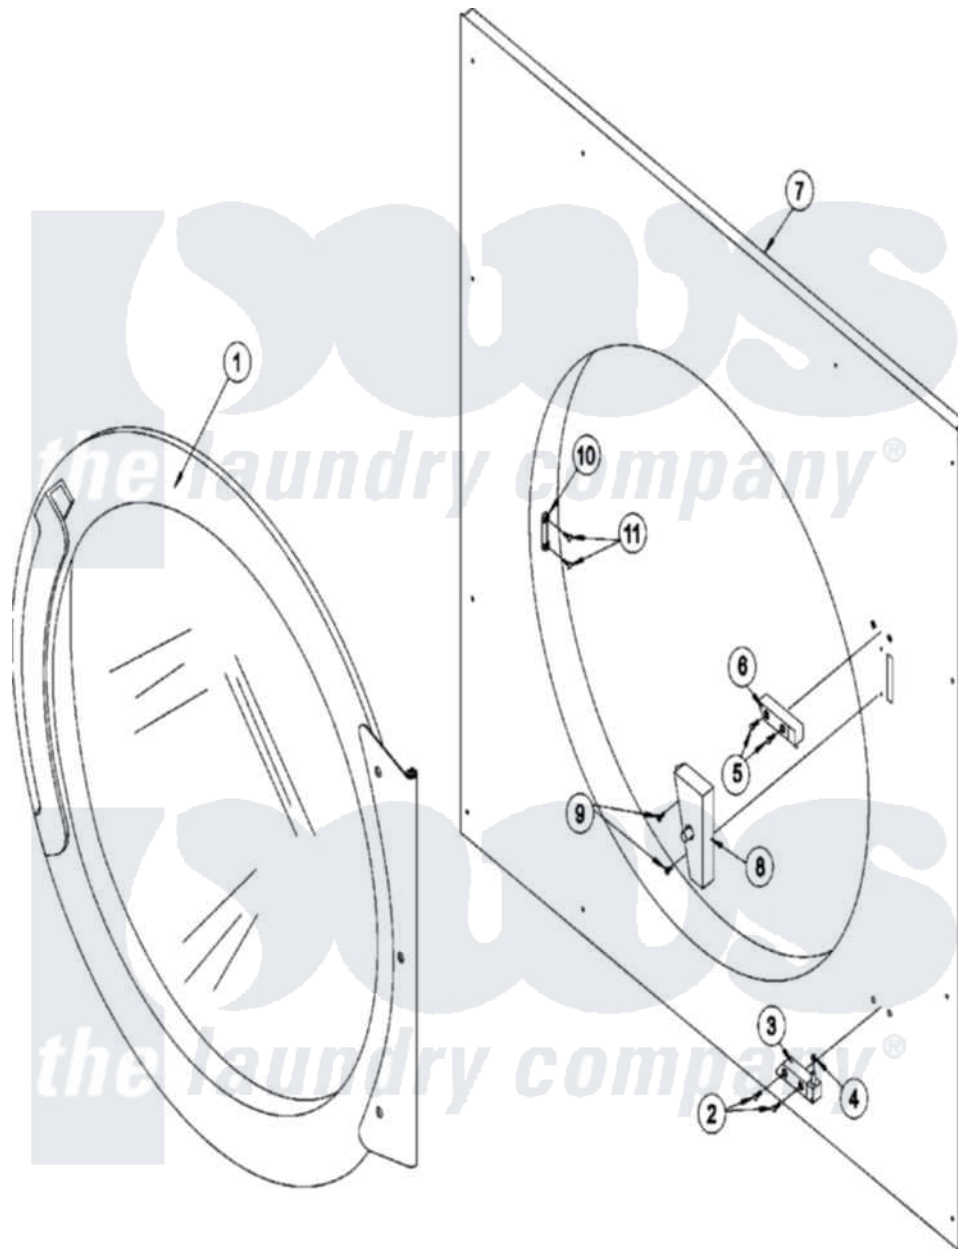

# Maytag MDG120PHVW 04 - FRONT PANEL

Maytag [Commercial Maytag MDG120PHVW Dryer Parts](#) Parts Diagram 04 - FRONT PANEL  
 Click on the part number to view part

Item	Original Part Number	Replaced By	Status	Part Description
000	<a href="#">A000000</a>			Order Part From American Dryer Phone No.508-678-9000
001	A883083	<a href="#">W10148808</a>		ADC Large
002	A150445	<a href="#">150445</a>		1 4-20 X 3
003	A170331	<a href="#">170331</a>		Steel Door
004	A153031	<a href="#">153031</a>		1 4 Nylon
005	A150445	<a href="#">150445</a>		1 4-20 X 3
006	A170329	<a href="#">170329</a>		Steel Door
007	<a href="#">A883727</a>			Front, Panel White
008	<a href="#">A883726</a>			Switch, Housing Door White
009	A150301	<a href="#">150301</a>		8-18 X 7
010	A170330		Not Available	LATCH, DOOR (FRICTION)
011	<a href="#">A153215</a>			Rivet, Audel