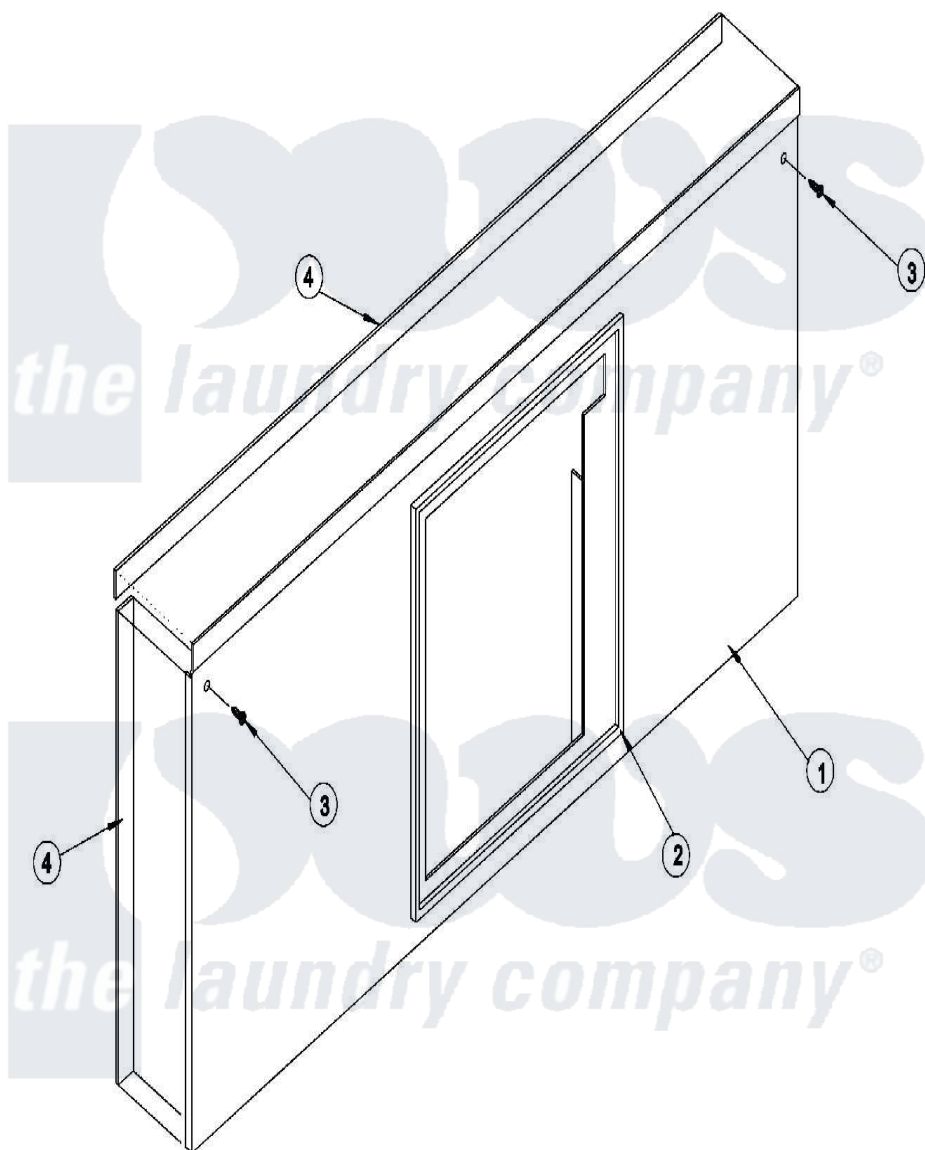

# Maytag MDG120PHVW 07 - LINT DOOR

Maytag [Commercial Maytag MDG120PHVW Dryer Parts](#) Parts Diagram 07 - LINT DOOR  
 Click on the part number to view part

Item	Original Part Number	Replaced By	Status	Part Description
000	<a href="#">A000000</a>			Order Part From American Dryer Phone No.508-678-9000
001	A820021		Not Available	DROP LINT ASSEMBLY (STAINLESS STEEL)
"	A824256	<a href="#">824256</a>		Ad-120 Lin
002	A117602		Not Available	TAPE, NOISE SUPPRESSOR
003	A150309	<a href="#">W10146761</a>		10-16 X 1
004	A117604	<a href="#">117604</a>		1 8 Thk X