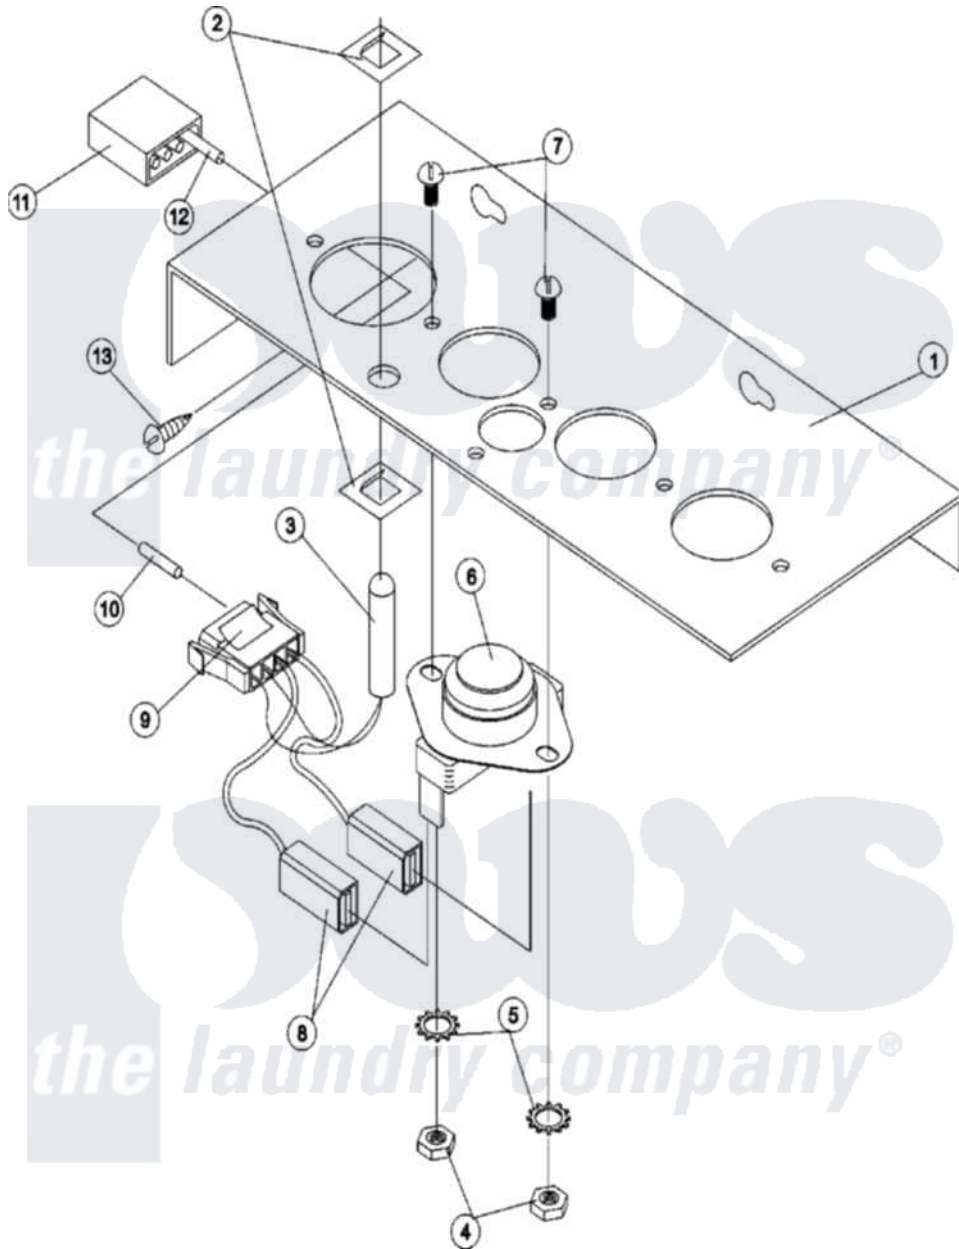

Maytag MDG120PHVW 08 - TEMPERATURE SENSOR BRACKET

Maytag [Commercial Maytag MDG120PHVW Dryer Parts](#) Parts Diagram 08 - TEMPERATURE SENSOR BRACKET
 Click on the part number to view part

Item	Original Part Number	Replaced By	Status	Part Description
000	A000000			Order Part From American Dryer Phone No.508-678-9000
001	A331295	331295		Ad-120 Sen
"	A820022	820022		Ad 115-120
002	A154007	8182949		Fastener, Push-On
003	A880251	W10147995		1 4 Tem
004	A152000	152000		6-32 HEX N
005	A153010	153010		6 Internal
006	A130302	W10149298		L225 Tod3
007	A150000		Not Available	SCREW, MACHINE (RD.HD. SLOT) (No.6-32 X 1/4`` RD HD)
008	A121028	121028		1 4 X.032
009	A122605	122605		4 Pin Cmnl
010	A122701	122701		MNL Socket
011	A122604	W10146714		4 Pin Cmnl
012	A122700	122700		MNL Pin S