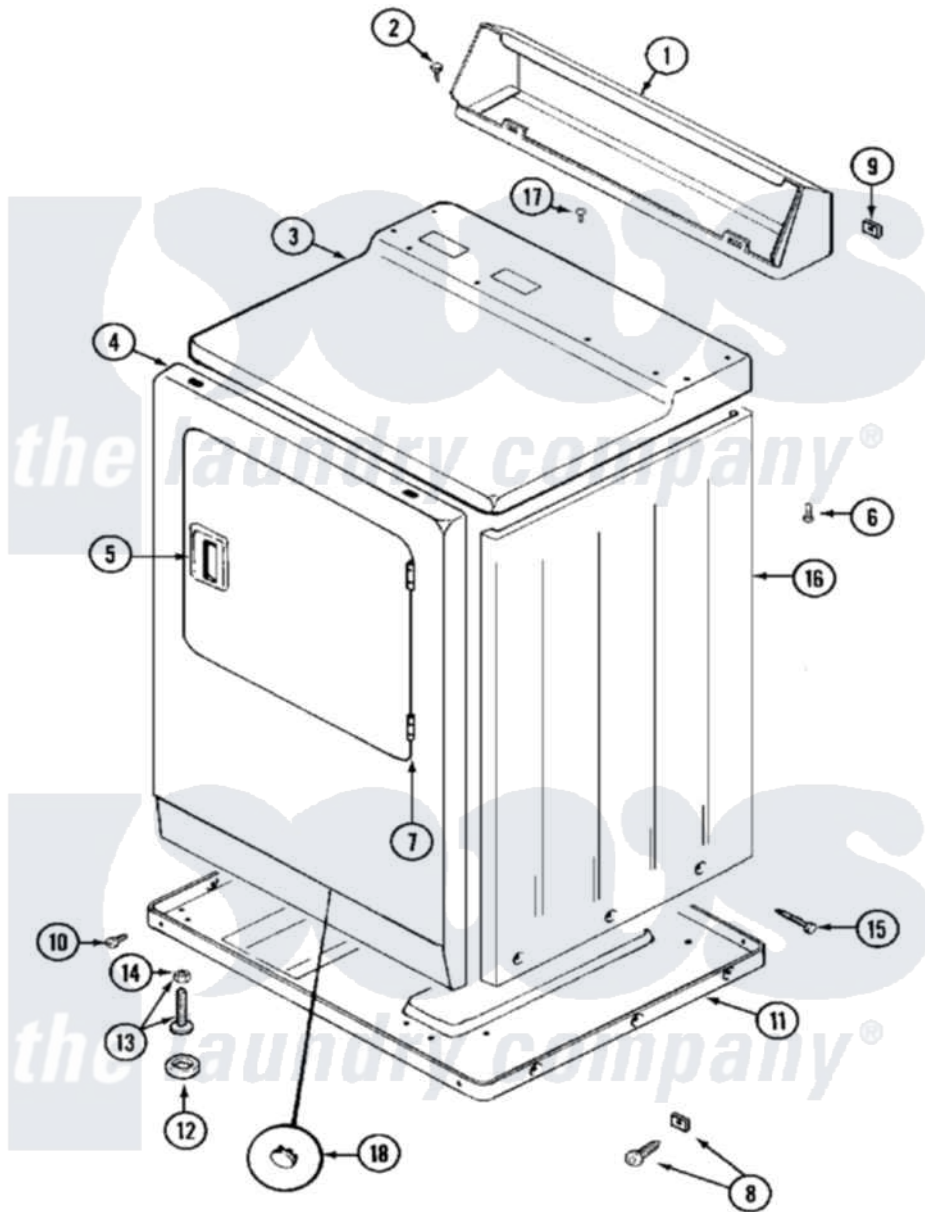

Maytag MDG12CSAAL 01 - CABINET-FRONT

Maytag [Commercial Maytag MDG12CSAAL Dryer Parts](#) Parts Diagram 01 - CABINET-FRONT
 Click on the part number to view part

Item	Original Part Number	Replaced By	Status	Part Description
001	NLA		Not Available	CONSOLE (WHT)
002	212276	W10116760		Screw
003	33001703	33001740		Cover, Top
"	NLA		Not Available	(ALM)
004	33001486	98008544		Screw
"	NLA		Not Available	PANEL, FRONT (WHT)---NA
005	33001241			Handle, Door
"	33001254	37001047		Handle, Door
006	214354			Screw, Top Cover To Cabnt.
007	33001230			Hinge, Door
008	22001496			Front Panel Fastener And Screw
009	215075			Fastener, Control Panel To Console
010	Y313561			Screw---NA
"	Y310632	1163839		Screw
011	V302361		Not Available	BASE ASSY. (UPPER &

011	1303301	Not Available	LOWER)
012	Y314137		Foot, Rubber
013	Y305086		Adjustable Leg And Nut
014	Y052740	62739	Nut, Lock
015	213007		Xfor Cabinet See Cabinet, Back
016	NLA	Not Available	CABINET (WHT)
017	210186	3370225	Screw
018	33001614	Not Available	PLUG, FRONT PANEL (WHT)
"	33001615	Not Available	PLUG, FRONT PANEL (ALM)