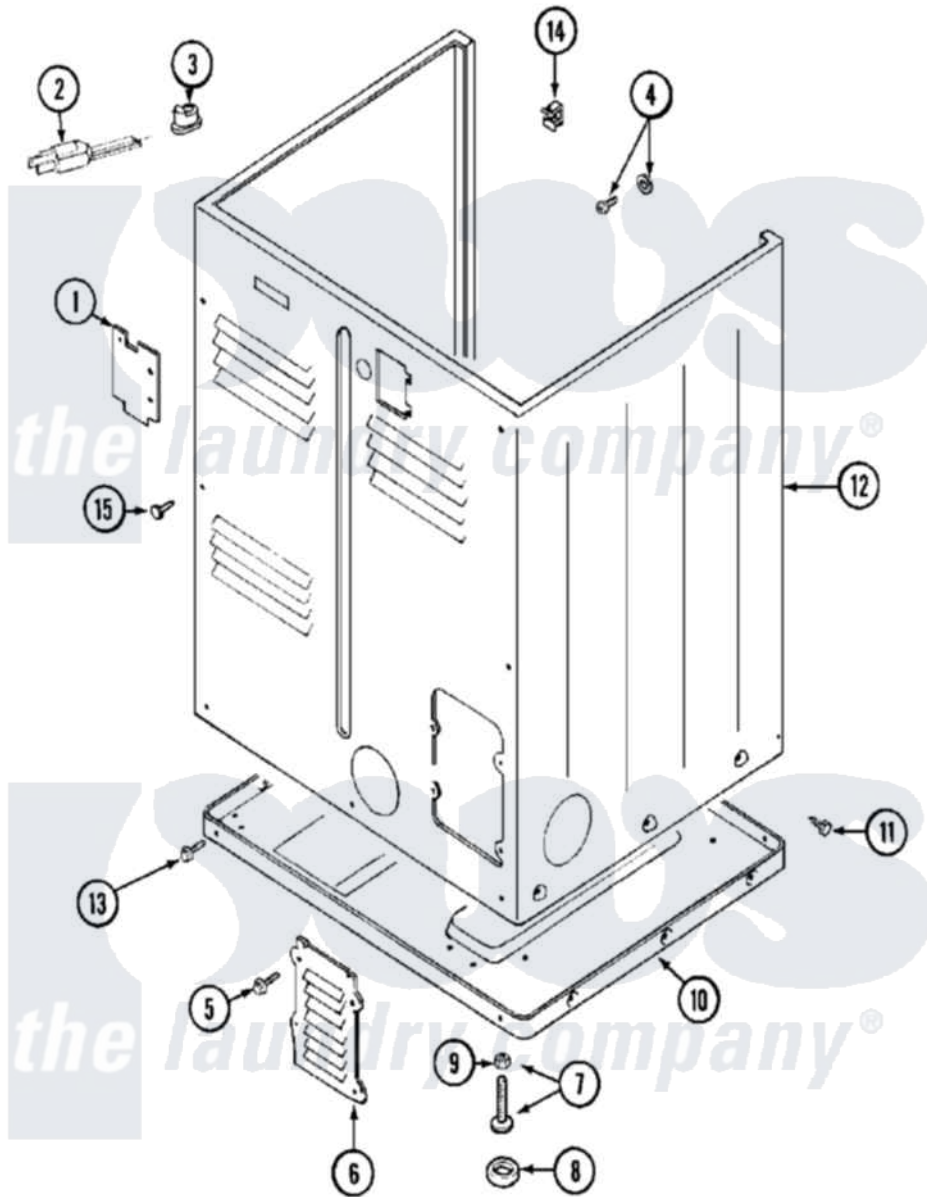

# Maytag MDG12CSAAL 03 - CABINET-REAR

Maytag [Commercial Maytag MDG12CSAAL Dryer Parts](#) Parts Diagram 03 - CABINET-REAR  
 Click on the part number to view part

Item	Original Part Number	Replaced By	Status	Part Description
001	Y312905		Not Available	COVER, TERMINAL
002	33001284		Not Available	CORD, POWER
003	<a href="#">211881</a>			Grommet, Cord Part Not Used- Gas Models Only
004	NLA		Not Available	SCREW & WASHER ASSEMBLY
005	216423	<a href="#">3370225</a>		Screw
006	Y312951		Not Available	ACCESS COVER, BACK
007	<a href="#">204807</a>			Ground Wire, Supp. Plte To Top Cover
"	<a href="#">Y305086</a>			Adjustable Leg And Nut
008	<a href="#">Y314137</a>			Foot, Rubber
009	<a href="#">Y052740</a>	<a href="#">62739</a>		Nut, Lock
010	Y303361		Not Available	BASE ASSY. (UPPER & LOWER)
011	<a href="#">213007</a>			Xfor Cabinet See Cabinet, Back
012	NLA		Not Available	CABINET (WHT)

013

[Y313561](#)

Screw---NA

"

Y310632

[1163839](#)

Screw

014