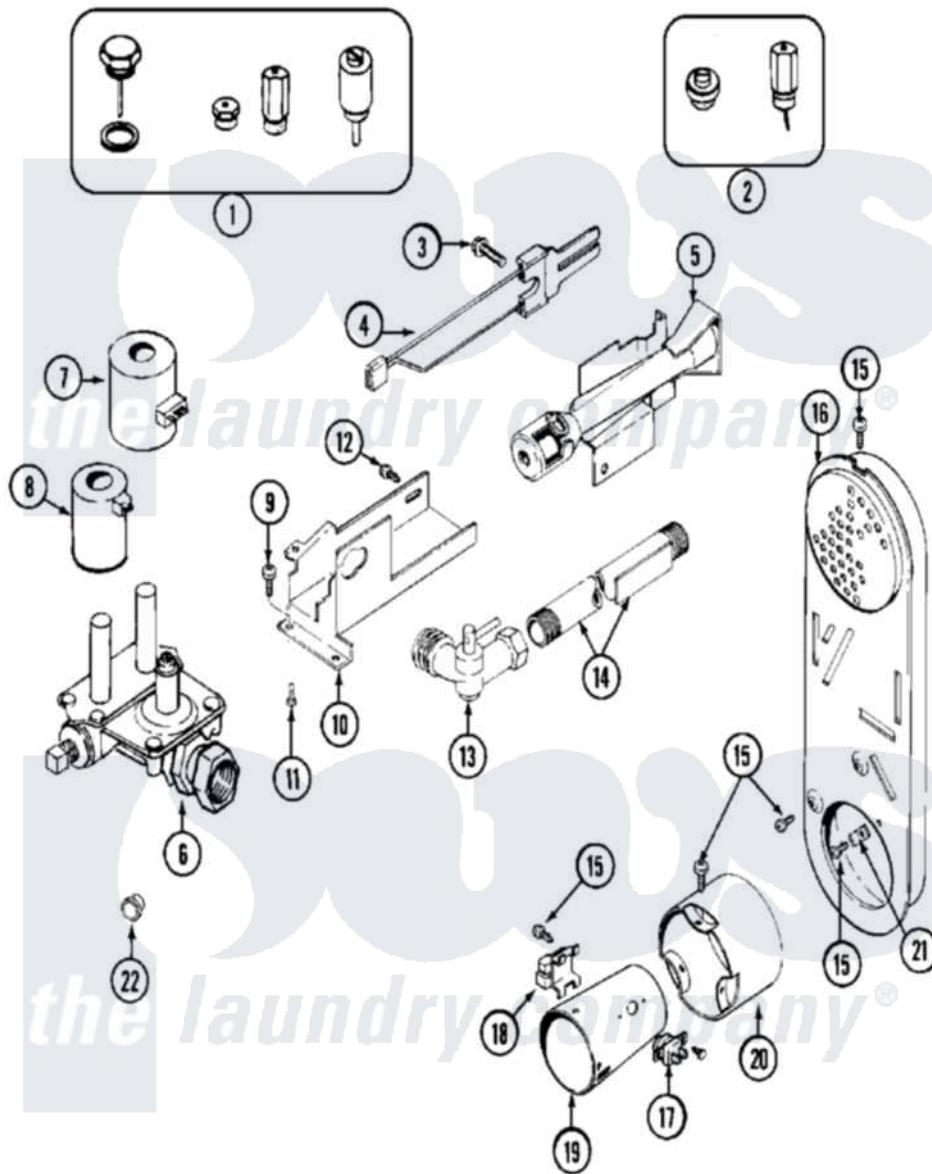

# Maytag MDG12CSAAL 05 - GAS VALVE

Maytag [Commercial Maytag MDG12CSAAL Dryer Parts](#) Parts Diagram 05 - GAS VALVE  
 Click on the part number to view part

Item	Original Part Number	Replaced By	Status	Part Description
001	Y308378	<a href="#">W10402145</a>		LP Gas Con
002	Y308377		Not Available	CONVERSION KIT (LP TO NATURAL)
003	<a href="#">304971</a>			Screw Note: Screw, Igniter
004	304970	<a href="#">4391996</a>		Ignitor
005	33001247	<a href="#">33002793</a>		Burner Assembly
006	<a href="#">308345</a>			Valve, Gas
007	<a href="#">306106</a>			Coil, Holding And Booster-W
008	306105	<a href="#">694540</a>		Coil, 60 Hz
009	<a href="#">Y313561</a>			Screw----NA
010	<a href="#">314566</a>			Gas Control Bracket
011	<a href="#">Y313559</a>			Screw
012	314082	<a href="#">90767</a>		Screw, 8A X 3/8 HeX Washer Head Tapping
"	314568	<a href="#">Y313559</a>		Screw
013	33001842	<a href="#">3406051</a>		Elbow Union Assembly
"	<a href="#">Y303349</a>			Angle Shut-Off, Gas Valve

014	Y303383	<a href="#">33001735</a>	Pipe And Bracket Assembly Series 18 Not Needed Use Vavle
015	<a href="#">211294</a>	<a href="#">90767</a>	Screw, 8A X 3/8 HeX Washer Head Tapping
016	Y308504	Not Available	INLET DUCT ASSEMBLY
017	<a href="#">305169</a>		Thermostat, Hi-Limit Gas
018	Y303377	<a href="#">338906</a>	Radiant, Sensor
019	<a href="#">Y308548</a>		Combustion Cone Assembly
020	<a href="#">Y303841</a>		Cone, Extension
021	<a href="#">Y312890</a>		Retainer, Heater Chamber
022	<a href="#">33001693</a>		Cap, Gas Pipe