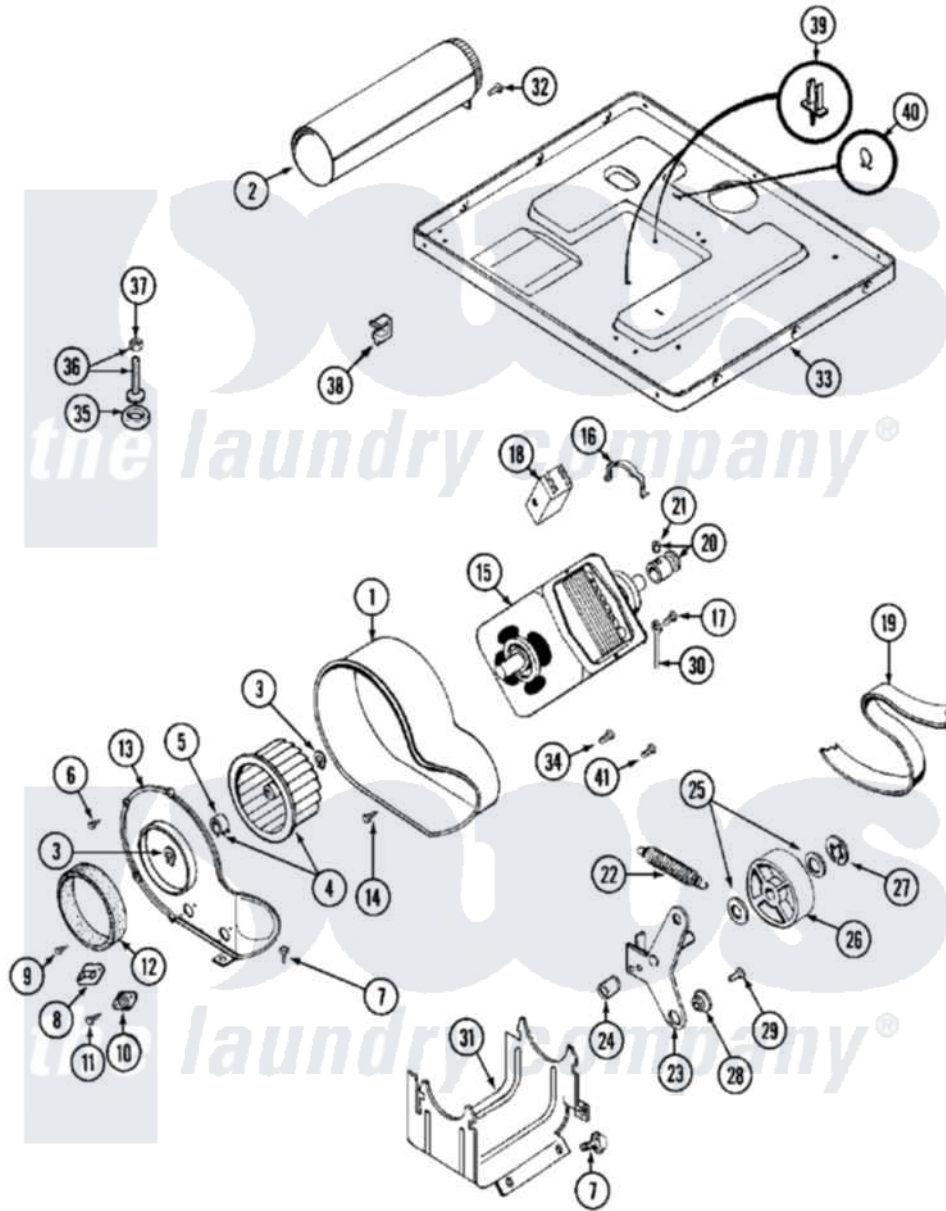

Maytag MDG12CSAAL 06 - MOTOR DRIVE

Maytag [Commercial Maytag MDG12CSAAL Dryer Parts](#) Parts Diagram 06 - MOTOR DRIVE
 Click on the part number to view part

Item	Original Part Number	Replaced By	Status	Part Description
001	Y312893			Housing, Blower
002	Y303442			EXHAUST DUCT ASSEMBLY
003	410233	9703438		Ring-Retrn
004	Y303836			Blower Wheel Assembly And Clamp
005	312967			Clamp, Blower Housing
006	Y312961	W10116751		Screw
007	Y313561			Screw---NA
008	303392			Thermostat, Cycling
"	306966			Thermostat, Multi-Temp Part Not Used Mdg26ct-MN Only
009	211294	90767		Screw, 8A X 3/8 HeX Washer Head Tapping
010	306604			Cut-Off, Thermal Part Not Used
011	NLA		Not Available	SCREW, THERMAL CUT-OFF
012	Y312901			Seal, Housing Cover
013	314778		Not Available	COVER, BLOWER HOUSING

014	314818	1163839	Screw
015	Y303358	W10410999	Motor-Drve
016	Y015825		Clip, Motor To Motor Support
017	910343	488234	Screw 8-32 X 1/4
018	306207		Not Available (PROD. No.303358-8 & No.303358-9)
"	NLA		Not Available SWITCH, MOTOR EXTERNAL START
"	Y303877		Not Available SWITCH, MOTOR EXTERNAL START No.303358-2, No.303358-4, 303358-7
"	Y303879		Switch, Motor External Start
019	Y312959		Poly "V" Belt For Tumbler
020	Y305185	6-3051850	Pulley- MO
021	Y053241		Set Screw, Motor Pulley
022	Y303945		IDLER SPRING ASSY. W/PLUG
023	Y303363	6-3033630	Idler Arm
024	Y313582	W10116756	Spacer
025	Y312527		Washer, Idler Shaft
026	Y303705	6-3037050	Pulley- ID
027	312958	354987	Ring, Retaining
028	Y312894	315772	Sleeve, Idler Arm
029	Y014874		Screw, Idler Arm And Sleeve
030	901220		Ground Wire
031	NLA		Not Available SUPPORT, MOTOR
032	Y310632	1163839	Screw
033	Y305084		Base Assembly
034	211294	90767	Screw, 8A X 3/8 HeX Washer Head Tapping
035	Y314137		Foot, Rubber
036	Y305086		Adjustable Leg And Nut
037	Y052740	62739	Nut, Lock
038	Y310376		Clip, Door Switch Harness
039	315471	22003298	Retainer, Wire
040	410490		Spring, Retainer Wire Harness
041	Y312961	W10116751	Screw