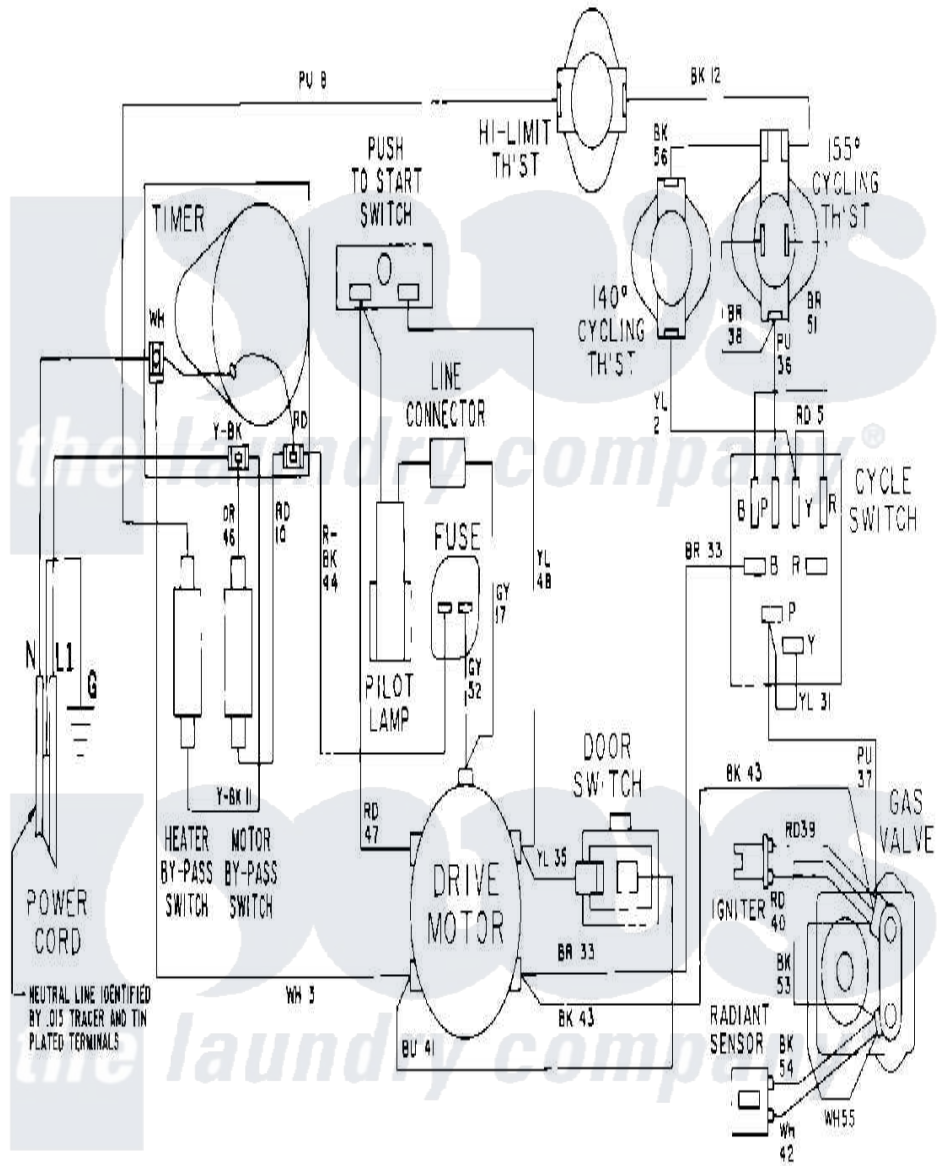

Maytag MDG12CSAAL 07 - WIRING INFORMATION

Maytag Commercial Maytag MDG12CSAAL Dryer Parts Parts Diagram 07 - WIRING INFORMATION
 Click on the part number to view part

Item	Original Part Number	Replaced By	Status	Part Description
001	NLA		Not Available	WIRING INFORMATION