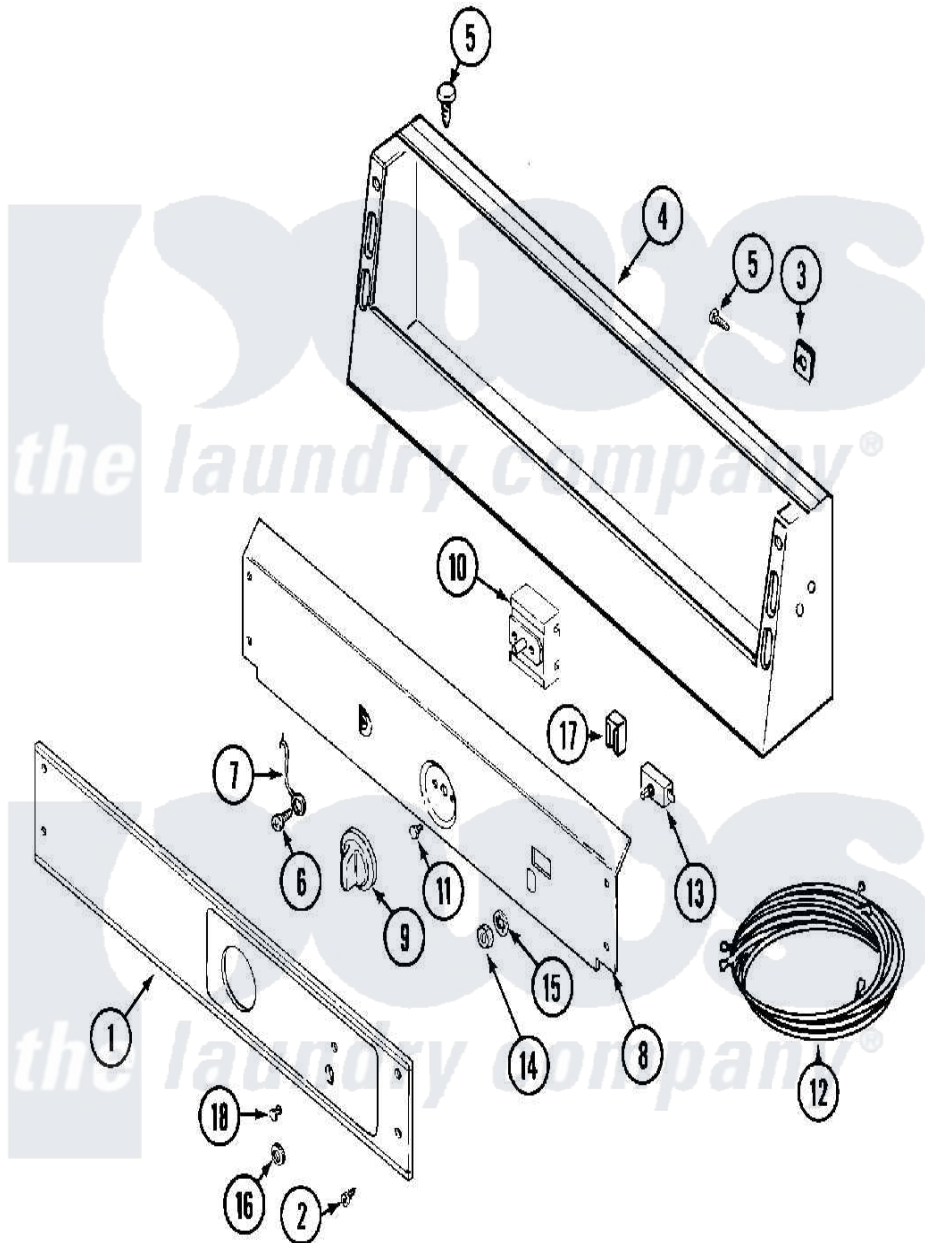

Maytag MDG12CSAAL 08 - CONTROL PANEL

Maytag [Commercial Maytag MDG12CSAAL Dryer Parts](#) Parts Diagram 08 - CONTROL PANEL
 Click on the part number to view part

Item	Original Part Number	Replaced By	Status	Part Description
001	33001707			PANEL, CONTROL
002	215506			Screw, Control Panel Overlay
003	215003			Fastener, Panel And Bracket
004	NLA		Not Available	CONSOLE (WHT)
005	212276	W10116760		Screw
006	211252			Screw, Ground Wire
007	205810			Wire, Ground
008	314912		Not Available	BRACKET, CONTROL PANEL (WHT)
"	NLA		Not Available	(ALM)
009	306938			Knob, Selector Switch
010	307237	W10327105		Switch, Cycle Selection
011	Y313588	488234		Screw 8-32 X 1/4
012	33001530			Wire Harness, Main
013	306940	W10149462		Switch, Push-To-Start
014	Y312706	422617		Nut
015	312751			Lockwasher, Start Switch

016 [Y312702](#)

Knurled Nut, Start Switch

017 204075

Not Available

PILOT LAMP (DG MODELS ONLY)

018 [215564](#)

Lens, Indicator Light