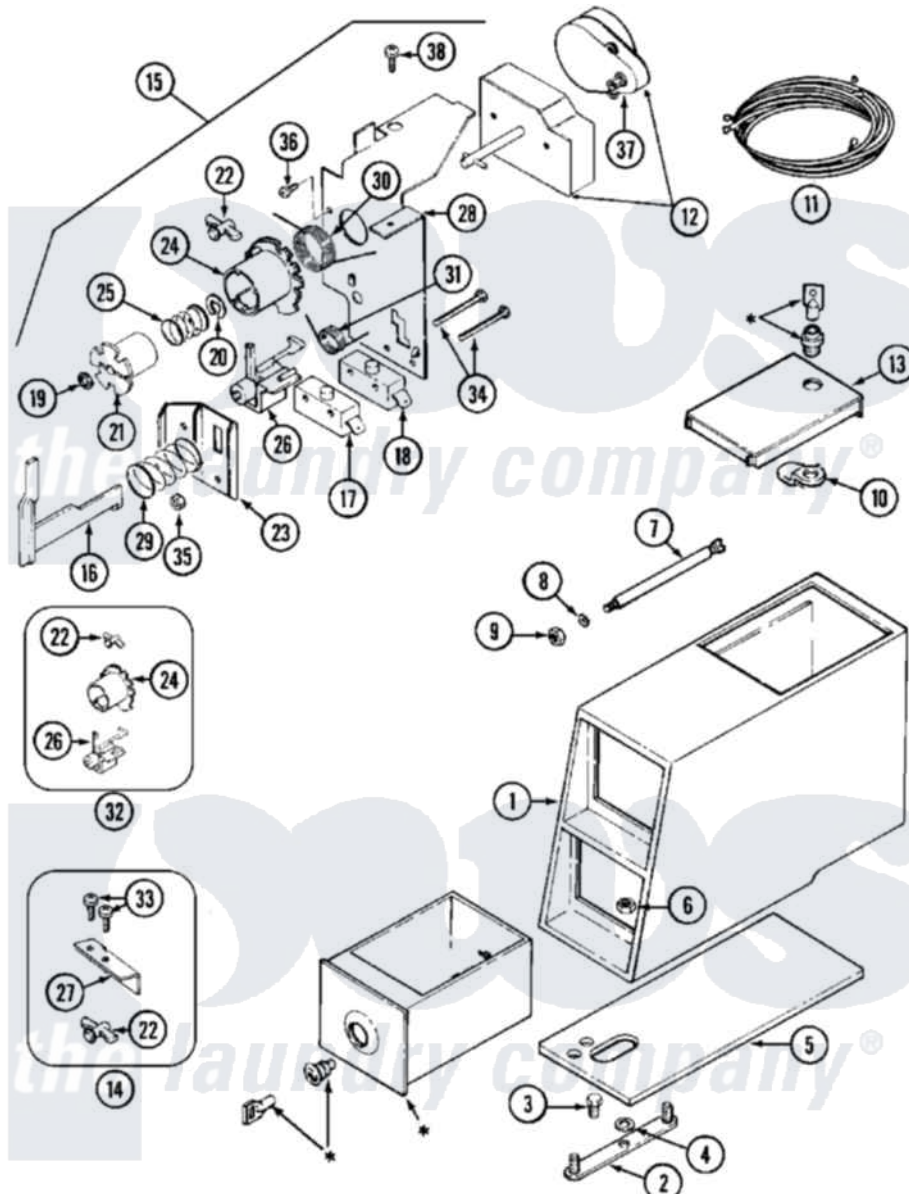

# Maytag MDG12CSAAL 09 - CONTROL CENTER

\* CONTACT YOUR COMMERCIAL LAUNDRY DISTRIBUTOR

Maytag [Commercial Maytag MDG12CSAAL Dryer Parts](#) Parts Diagram 09 - CONTROL CENTER  
 Click on the part number to view part

Item	Original Part Number	Replaced By	Status	Part Description
001	22001871		Not Available	VAULT, COIN (WHT)
"	22001872	<a href="#">22002885</a>		Vault, Coin
002	22001810		Not Available	STRAP, MOUNTING
003	<a href="#">211294</a>	<a href="#">90767</a>		Screw, 8A X 3/8 HeX Washer Head Tapping
004	<a href="#">910309</a>			Washer, Mounting Strap
005	<a href="#">22001870</a>			Gasket, Coin Vault
"	<a href="#">22001874</a>			Gasket, Coin Vault
006	<a href="#">Y052740</a>	<a href="#">62739</a>		Nut, Lock
007	22001903	<a href="#">8576635</a>		Bolt
008	<a href="#">910387</a>			Lockwasher, Vault Assembly
009	<a href="#">Y052721</a>			Nut, Terminal Block Plate
010	NLA		Not Available	CAM, LOCKING
011	<a href="#">33001195</a>			Wire Harness, Timer
012	33001155	<a href="#">33002115</a>		Timer
013	<a href="#">22001881</a>			Grommet, Double
"	<a href="#">22001882</a>			Latch, Access Door