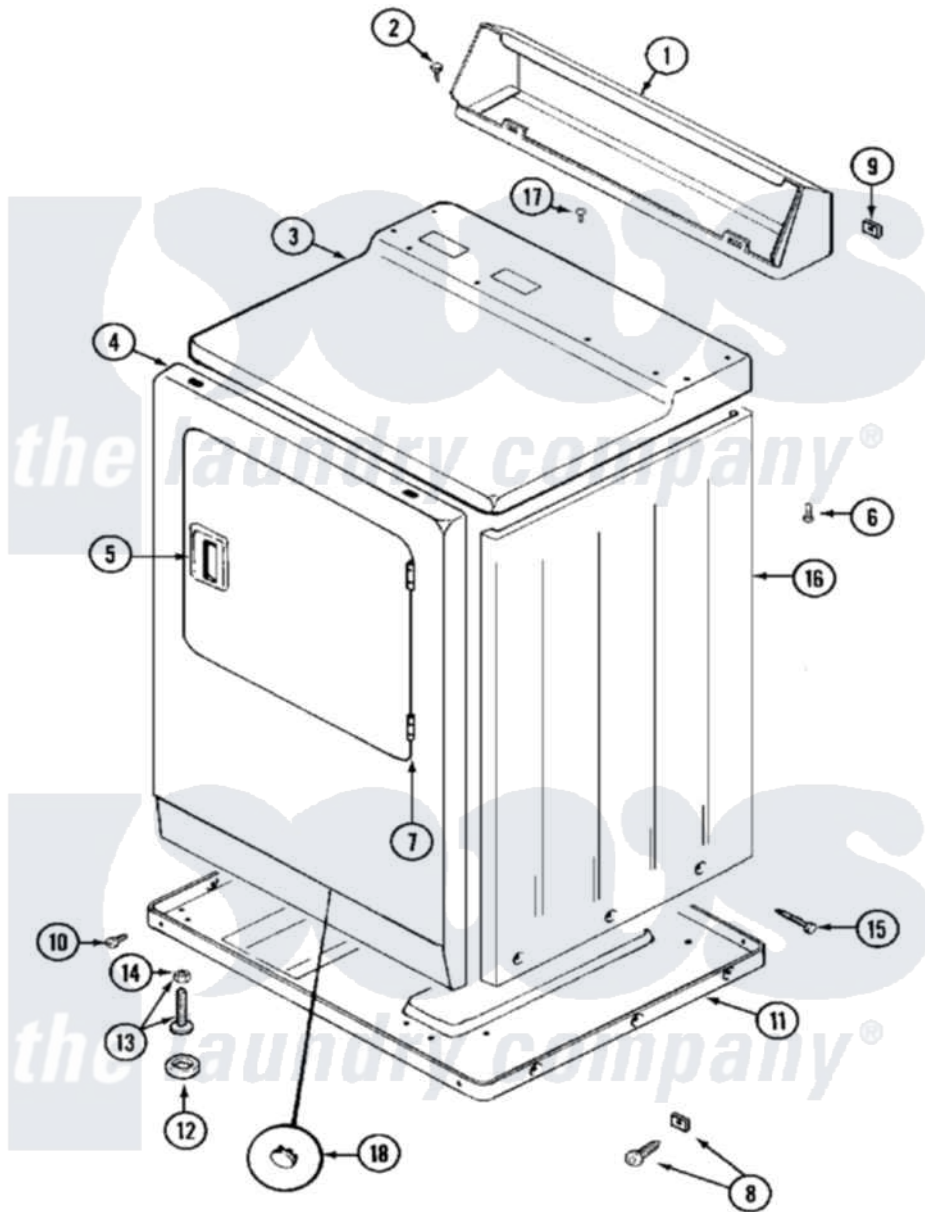

# Maytag MDG12CSAAW 01 - CABINET-FRONT

Maytag [Commercial Maytag MDG12CSAAW Dryer Parts](#) Parts Diagram 01 - CABINET-FRONT  
 Click on the part number to view part

Item	Original Part Number	Replaced By	Status	Part Description
001	NLA		Not Available	CONSOLE (WHT)
002	212276	<a href="#">W10116760</a>		Screw
003	33001703	<a href="#">33001740</a>		Cover, Top
"	NLA		Not Available	(ALM)
004	33001486	<a href="#">98008544</a>		Screw
"	NLA		Not Available	PANEL, FRONT (WHT)---NA
005	<a href="#">33001241</a>			Handle, Door
"	33001254	<a href="#">37001047</a>		Handle, Door
006	<a href="#">214354</a>			Screw, Top Cover To Cabnt.
007	<a href="#">33001230</a>			Hinge, Door
008	<a href="#">22001496</a>			Front Panel Fastener And Screw
009	<a href="#">215075</a>			Fastener, Control Panel To Console
010	<a href="#">Y313561</a>			Screw---NA
"	Y310632	<a href="#">1163839</a>		Screw
011	V302361		Not Available	BASE ASSY. (UPPER &

011	1303301	Not Available	LOWER)
012	<a href="#">Y314137</a>		Foot, Rubber
013	<a href="#">Y305086</a>		Adjustable Leg And Nut
014	<a href="#">Y052740</a>	<a href="#">62739</a>	Nut, Lock
015	<a href="#">213007</a>		Xfor Cabinet See Cabinet, Back
016	NLA	Not Available	CABINET (WHT)
017	210186	<a href="#">3370225</a>	Screw
018	33001614	Not Available	PLUG, FRONT PANEL (WHT)
"	33001615	Not Available	PLUG, FRONT PANEL (ALM)