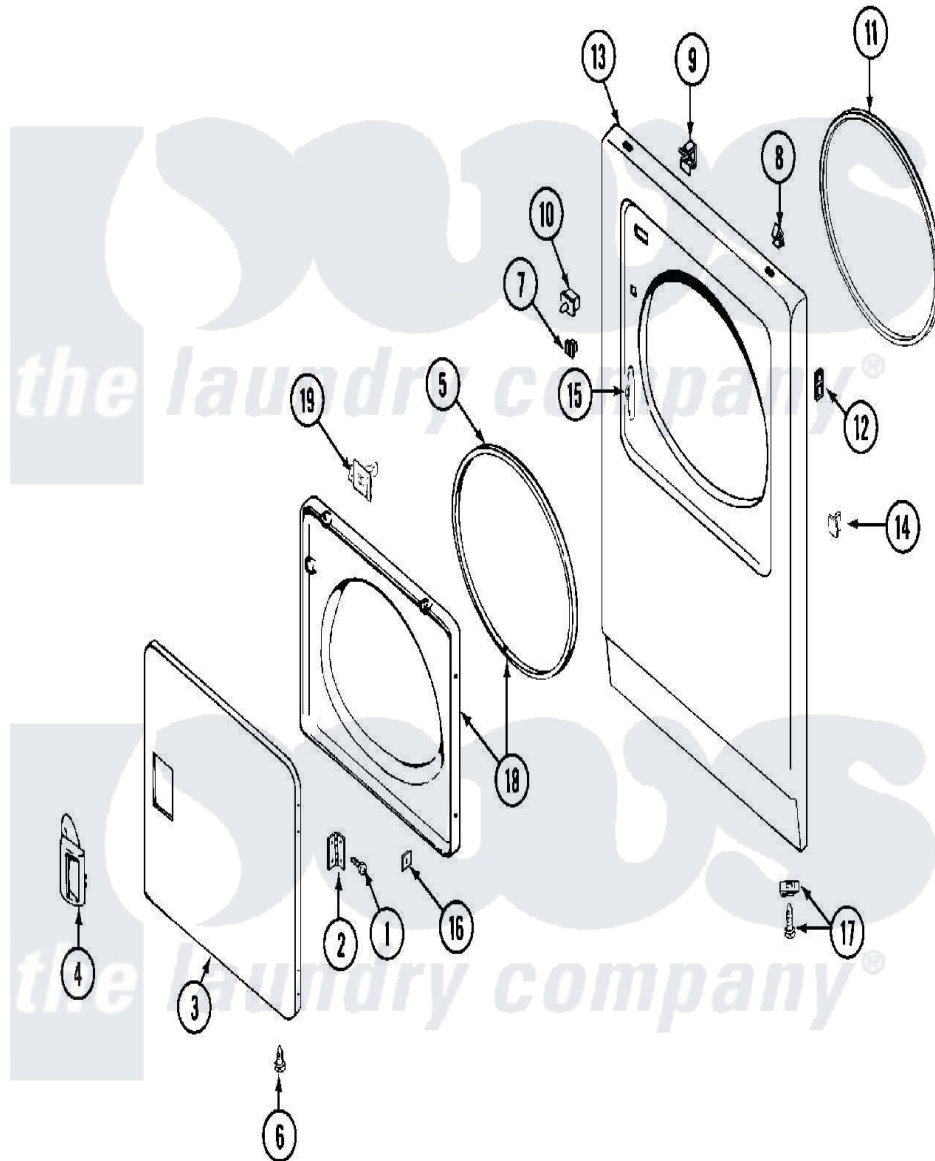

# Maytag MDG12CSAAW 02 - DOOR

Maytag [Commercial Maytag MDG12CSAAW Dryer Parts](#) Parts Diagram 02 - DOOR  
 Click on the part number to view part

Item	Original Part Number	Replaced By	Status	Part Description
001	<a href="#">Y314062</a>			Screw, Door Hinge And Panel
002	<a href="#">33001230</a>			Hinge, Door
003	<a href="#">33001240</a>			Door
"	33001257	<a href="#">33001240</a>		Door
004	<a href="#">33001241</a>			Handle, Door
"	33001254	<a href="#">37001047</a>		Handle, Door
005	<a href="#">33001131</a>			Seal, Door
006	33001132	<a href="#">33002342</a>		Plug, Sifht Hole
"	33001168		Not Available	PLUG, SIGHT HOLE (ALM)
007	Y304578	<a href="#">LA-1003</a>		Door Catch Kit
008	<a href="#">22001650</a>			Fastener, Spring
009	<a href="#">Y310376</a>			Clip, Door Switch Harness
010	33001509	<a href="#">W10169313</a>		Switch-Dor
011	<a href="#">314937</a>			Seal, Front Panel
012	NLA		Not Available	SPEEDNUT, HINGE SCREW
"	NLA		Not Available	SCREW, PLASTIC

013	33001486	<a href="#">98008544</a>	Screw
"	NLA		Not Available
014	NLA		PANEL, FRONT (WHT)---NA
015	<a href="#">33001175</a>		PLUG, DOOR CATCH
"	<a href="#">33001176</a>		Cover, Hinge Hole
016	<a href="#">Y313910</a>		Cover, Hinge Hole
017	<a href="#">22001496</a>		Clip, Door Liner To Outer Panel
018	33001243		Front Panel Fastener And Screw
019	314944	<a href="#">33001305</a>	PANEL, INNER DOOR (W/SEAL)
"	<a href="#">33001305</a>		Strike, Door
			Strike, Door