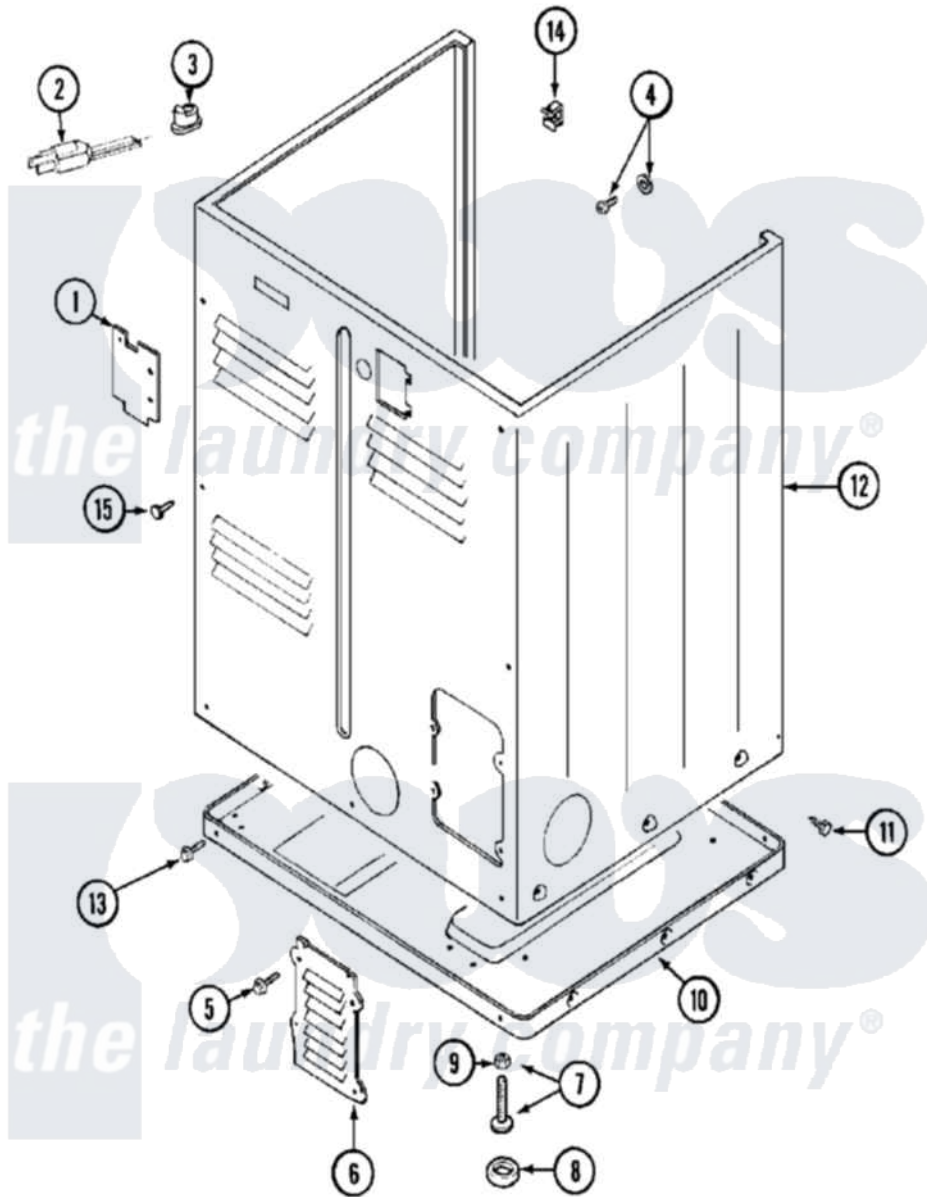

# Maytag MDG12CSAAW 03 - CABINET-REAR

Maytag [Commercial Maytag MDG12CSAAW Dryer Parts](#) Parts Diagram 03 - CABINET-REAR  
 Click on the part number to view part

Item	Original Part Number	Replaced By	Status	Part Description
001	Y312905		Not Available	COVER, TERMINAL
002	33001284		Not Available	CORD, POWER
003	<a href="#">211881</a>			Grommet, Cord Part Not Used- Gas Models Only
004	NLA		Not Available	SCREW & WASHER ASSEMBLY
005	216423	<a href="#">3370225</a>		Screw
006	Y312951		Not Available	ACCESS COVER, BACK
007	<a href="#">204807</a>			Ground Wire, Supp. Plte To Top Cover
"	<a href="#">Y305086</a>			Adjustable Leg And Nut
008	<a href="#">Y314137</a>			Foot, Rubber
009	<a href="#">Y052740</a>	<a href="#">62739</a>		Nut, Lock
010	Y303361		Not Available	BASE ASSY. (UPPER & LOWER)
011	<a href="#">213007</a>			Xfor Cabinet See Cabinet, Back
012	NLA		Not Available	CABINET (WHT)

013	<a href="#">Y313561</a>		Screw---NA
"	Y310632	<a href="#">1163839</a>	Screw
014	<a href="#">Y310376</a>		Clip, Door Switch Harness
015	<a href="#">Y313561</a>		Screw---NA