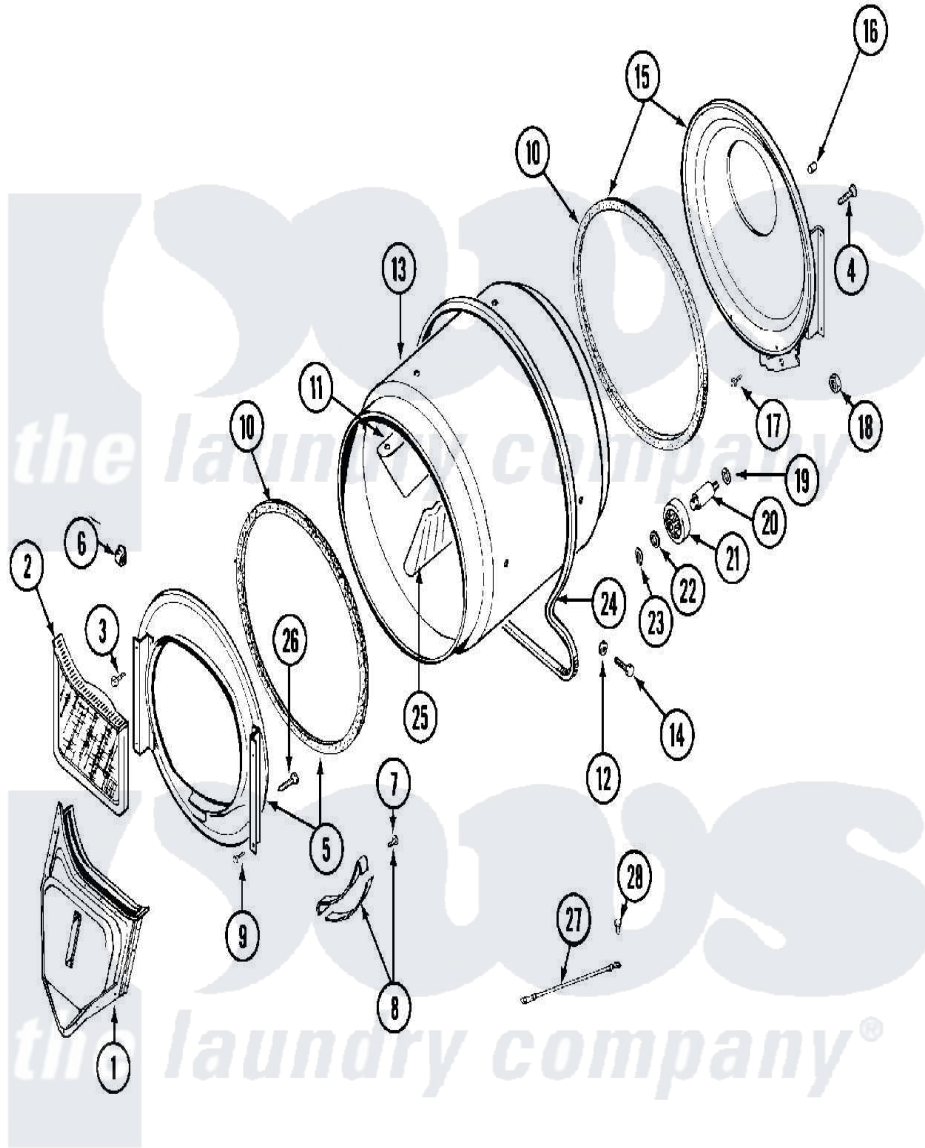

Maytag MDG12CSAAW 04 - TUMBLER

Maytag [Commercial Maytag MDG12CSAAW Dryer Parts](#) Parts Diagram 04 - TUMBLER
 Click on the part number to view part

Item	Original Part Number	Replaced By	Status	Part Description
001	33001016			Outlet Duct Assembly
002	33001170	33002970		Lint Filte
003	NLA		Not Available	SCREW, TUMBLER SUPPORT
004	Y313561			Screw---NA
005	33001179			Front, Tumbler
006	Y310376			Clip, Door Switch Harness
007	210720			Rivet, Bearing To Tumbler Frnt
008	306508			Tumbler Bearing Kit ---W
009	Y310632	1163839		Screw
010	314820			Seal, Tumbler
011	33001012			Baffle
012	314158			Washer, Baffle To Tumbler
013	33001108		Not Available	DRYER TUMBLER, W/O BAFFLES
014	Y310759			Screw, Tumbler Baffles
015	33001178			Back, Tumbler

016	NLA	Not Available	COVER, THREAD
017	Y310632	1163839	Screw
018	312538	33001443	Nut, Hex
019	Y313347	312535	Washer, Vault Mounting Brk.
020	Y312948	6-3129480	Shaft- Tumbler
021	Y303373	12001541	Drum Roller/Washer Assembly--W
022	312535		Washer, Vault Mounting Brk.
023	410233	9703438	Ring-Retrn
024	Y312959		Poly "V" Belt For Tumbler
025	33001004		Baffle, Tall
026	Y314110	33002917	Screw, No.10-16
027	901220		Ground Wire
028	910343	488234	Screw 8-32 X 1/4