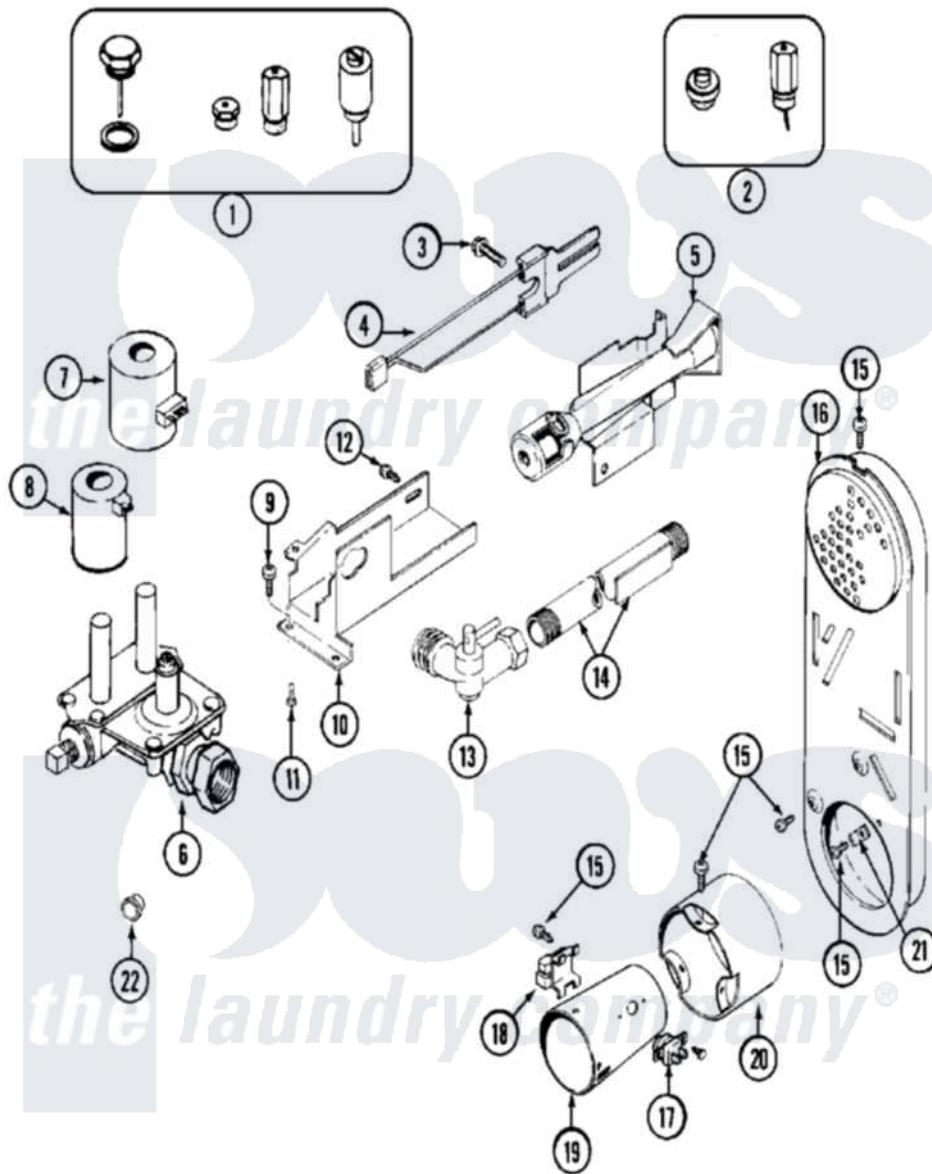

Maytag MDG12CSAAW 05 - GAS VALVE

Maytag [Commercial Maytag MDG12CSAAW Dryer Parts](#) Parts Diagram 05 - GAS VALVE
 Click on the part number to view part

Item	Original Part Number	Replaced By	Status	Part Description
001	Y308378	W10402145		LP Gas Con
002	Y308377		Not Available	CONVERSION KIT (LP TO NATURAL)
003	304971			Screw Note: Screw, Igniter
004	304970	4391996		Ignitor
005	33001247	33002793		Burner Assembly
006	308345			Valve, Gas
007	306106			Coil, Holding And Booster-W
008	306105	694540		Coil, 60 Hz
009	Y313561			Screw----NA
010	314566			Gas Control Bracket
011	Y313559			Screw
012	314082	90767		Screw, 8A X 3/8 HeX Washer Head Tapping
"	314568	Y313559		Screw
013	33001842	3406051		Elbow Union Assembly
"	Y303349			Angle Shut-Off, Gas Valve

014	Y303383	33001735	Pipe And Bracket Assembly Series 18 Not Needed Use Vavle
015	211294	90767	Screw, 8A X 3/8 HeX Washer Head Tapping
016	Y308504	Not Available	INLET DUCT ASSEMBLY
017	305169		Thermostat, Hi-Limit Gas
018	Y303377	338906	Radiant, Sensor
019	Y308548		Combustion Cone Assembly
020	Y303841		Cone, Extension
021	Y312890		Retainer, Heater Chamber
022	33001693		Cap, Gas Pipe