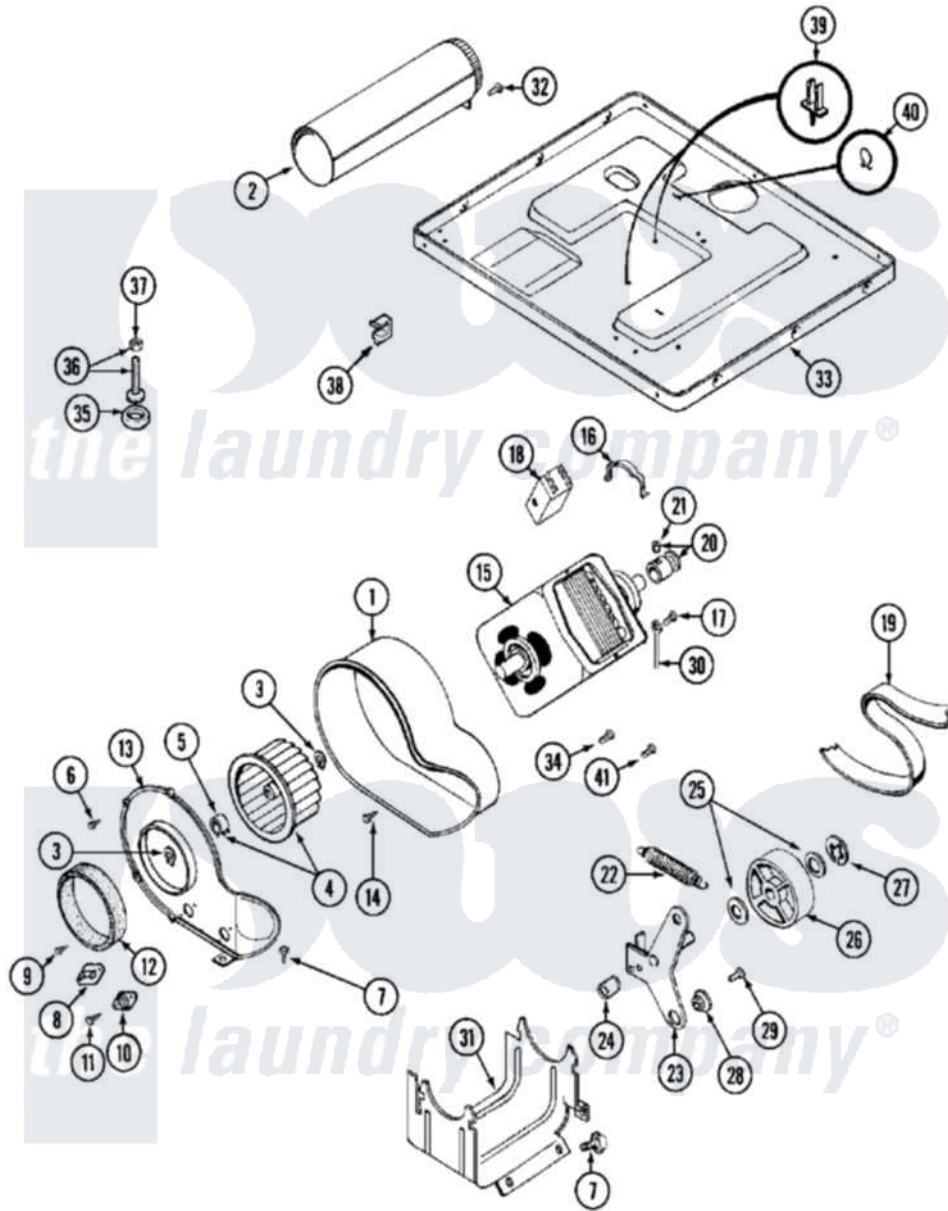

Maytag MDG12CSAAW 06 - MOTOR DRIVE

Maytag [Commercial Maytag MDG12CSAAW Dryer Parts](#) Parts Diagram 06 - MOTOR DRIVE
 Click on the part number to view part

Item	Original Part Number	Replaced By	Status	Part Description
001	Y312893			Housing, Blower
002	Y303442			EXHAUST DUCT ASSEMBLY
003	410233	9703438		Ring-Retrn
004	Y303836			Blower Wheel Assembly And Clamp
005	312967			Clamp, Blower Housing
006	Y312961	W10116751		Screw
007	Y313561			Screw----NA
008	303392			Thermostat, Cycling
"	306966			Thermostat, Multi-Temp Part Not Used Mdg26ct-MN Only
009	211294	90767		Screw, 8A X 3/8 HeX Washer Head Tapping
010	306604			Cut-Off, Thermal Part Not Used
011	NLA		Not Available	SCREW, THERMAL CUT-OFF
012	Y312901			Seal, Housing Cover
013	314778		Not Available	COVER, BLOWER HOUSING

014	314818	1163839	Screw
015	Y303358	W10410999	Motor-Drve
016	Y015825		Clip, Motor To Motor Support
017	910343	488234	Screw 8-32 X 1/4
018	306207		Not Available (PROD. No.303358-8 & No.303358-9)
"	NLA		Not Available SWITCH, MOTOR EXTERNAL START
"	Y303877		Not Available SWITCH, MOTOR EXTERNAL START No.303358-2, No.303358-4, 303358-7
"	Y303879		Switch, Motor External Start
019	Y312959		Poly "V" Belt For Tumbler
020	Y305185	6-3051850	Pulley- MO
021	Y053241		Set Screw, Motor Pulley
022	Y303945		IDLER SPRING ASSY. W/PLUG
023	Y303363	6-3033630	Idler Arm
024	Y313582	W10116756	Spacer
025	Y312527		Washer, Idler Shaft
026	Y303705	6-3037050	Pulley- ID
027	312958	354987	Ring, Retaining
028	Y312894	315772	Sleeve, Idler Arm
029	Y014874		Screw, Idler Arm And Sleeve
030	901220		Ground Wire
031	NLA		Not Available SUPPORT, MOTOR
032	Y310632	1163839	Screw
033	Y305084		Base Assembly
034	211294	90767	Screw, 8A X 3/8 HeX Washer Head Tapping
035	Y314137		Foot, Rubber
036	Y305086		Adjustable Leg And Nut
037	Y052740	62739	Nut, Lock
038	Y310376		Clip, Door Switch Harness
039	315471	22003298	Retainer, Wire
040	410490		Spring, Retainer Wire Harness
041	Y312961	W10116751	Screw