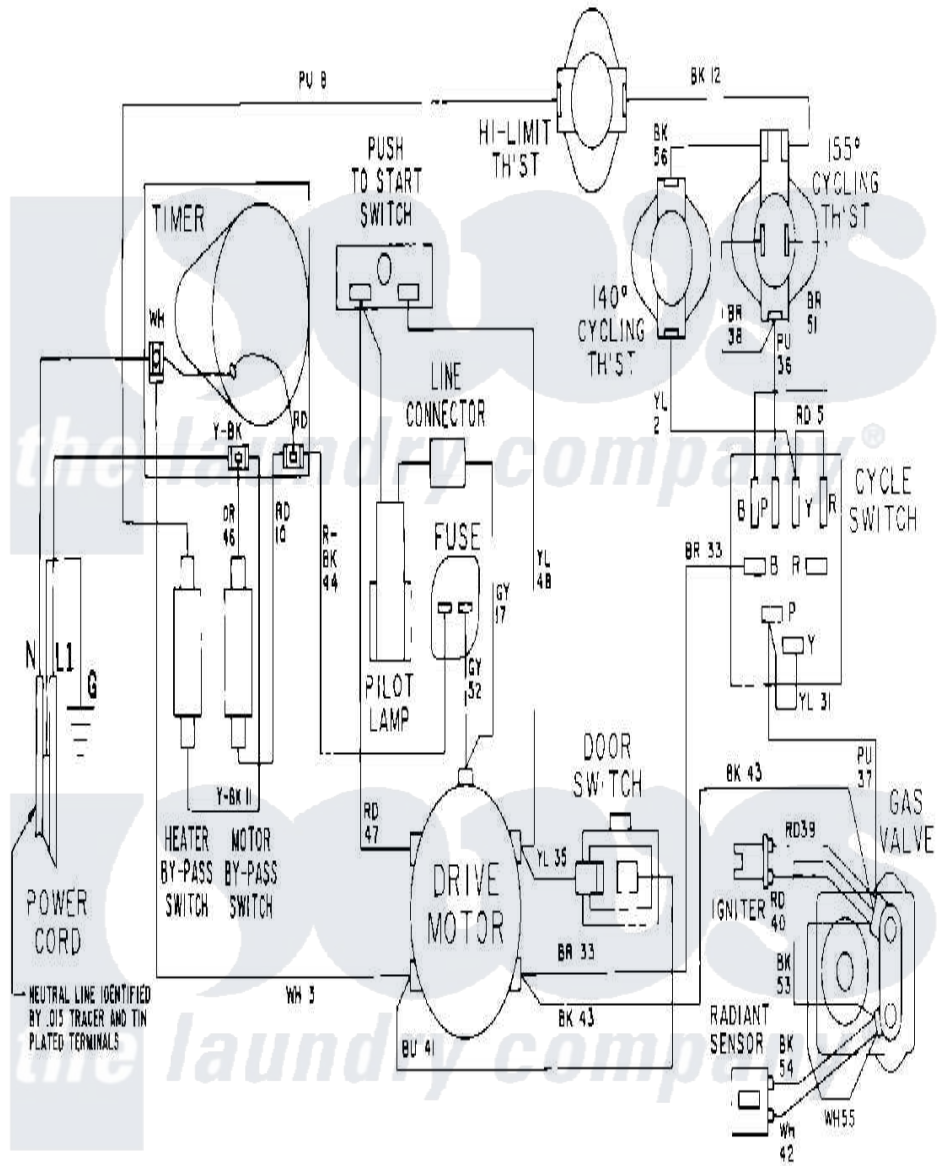

# Maytag MDG12CSAAW 07 - WIRING INFORMATION

Maytag [Commercial Maytag MDG12CSAAW Dryer Parts](#) Parts Diagram 07 - WIRING INFORMATION  
 Click on the part number to view part

| Item | Original Part Number | Replaced By | Status        | Part Description   |
|------|----------------------|-------------|---------------|--------------------|
| 001  | NLA                  |             | Not Available | WIRING INFORMATION |