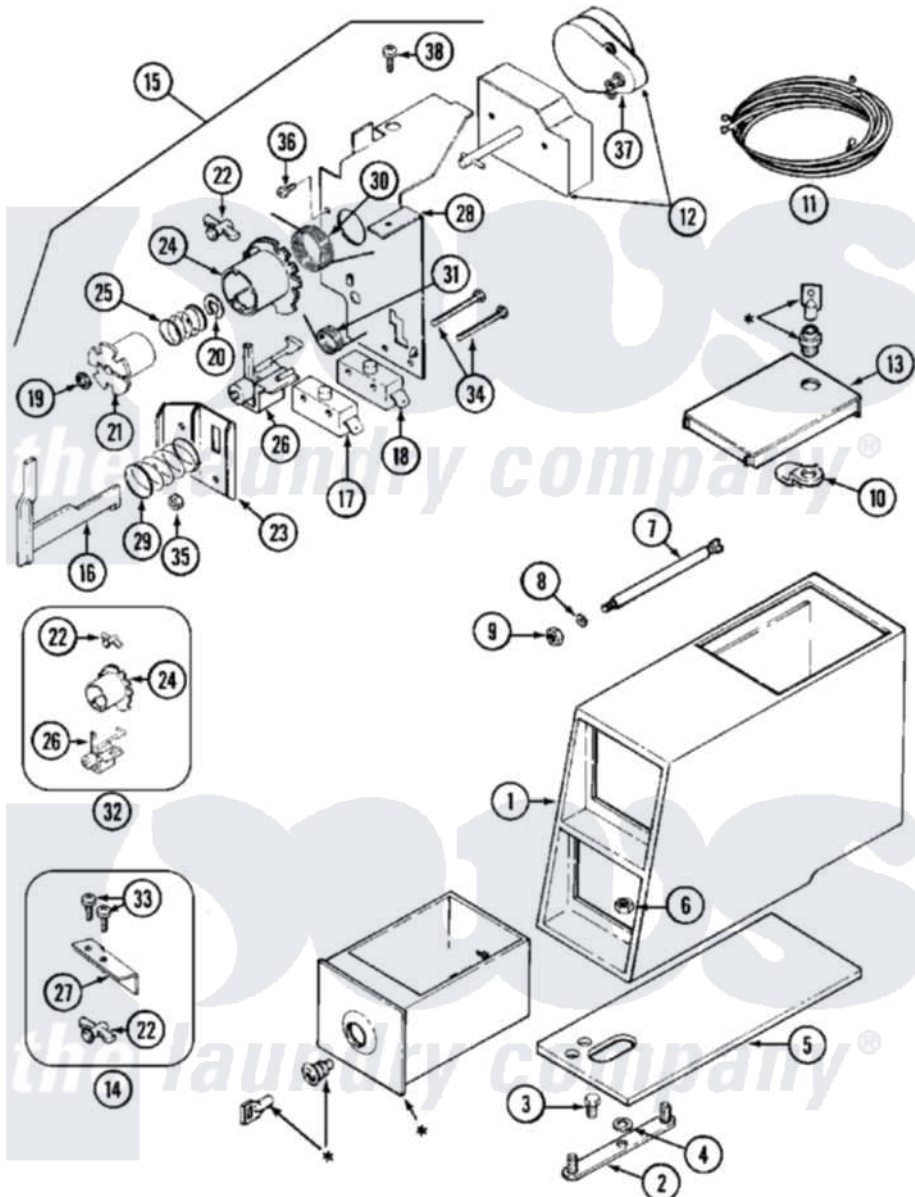

Maytag MDG12CSAAW 09 - CONTROL CENTER

* CONTACT YOUR COMMERCIAL LAUNDRY DISTRIBUTOR

Maytag [Commercial Maytag MDG12CSAAW Dryer Parts](#) Parts Diagram 09 - CONTROL CENTER
 Click on the part number to view part

| Item | Original Part Number | Replaced By | Status | Part Description |
|------|--------------------------|--------------------------|---------------|---|
| 001 | 22001871 | | Not Available | VAULT, COIN (WHT) |
| " | 22001872 | 22002885 | | Vault, Coin |
| 002 | 22001810 | | Not Available | STRAP, MOUNTING |
| 003 | 211294 | 90767 | | Screw, 8A X 3/8 HeX Washer Head Tapping |
| 004 | 910309 | | | Washer, Mounting Strap |
| 005 | 22001870 | | | Gasket, Coin Vault |
| " | 22001874 | | | Gasket, Coin Vault |
| 006 | Y052740 | 62739 | | Nut, Lock |
| 007 | 22001903 | 8576635 | | Bolt |
| 008 | 910387 | | | Lockwasher, Vault Assembly |
| 009 | Y052721 | | | Nut, Terminal Block Plate |
| 010 | NLA | | Not Available | CAM, LOCKING |
| 011 | 33001195 | | | Wire Harness, Timer |
| 012 | 33001155 | 33002115 | | Timer |
| 013 | 22001881 | | | Grommet, Double |
| " | 22001882 | | | Latch, Access Door |