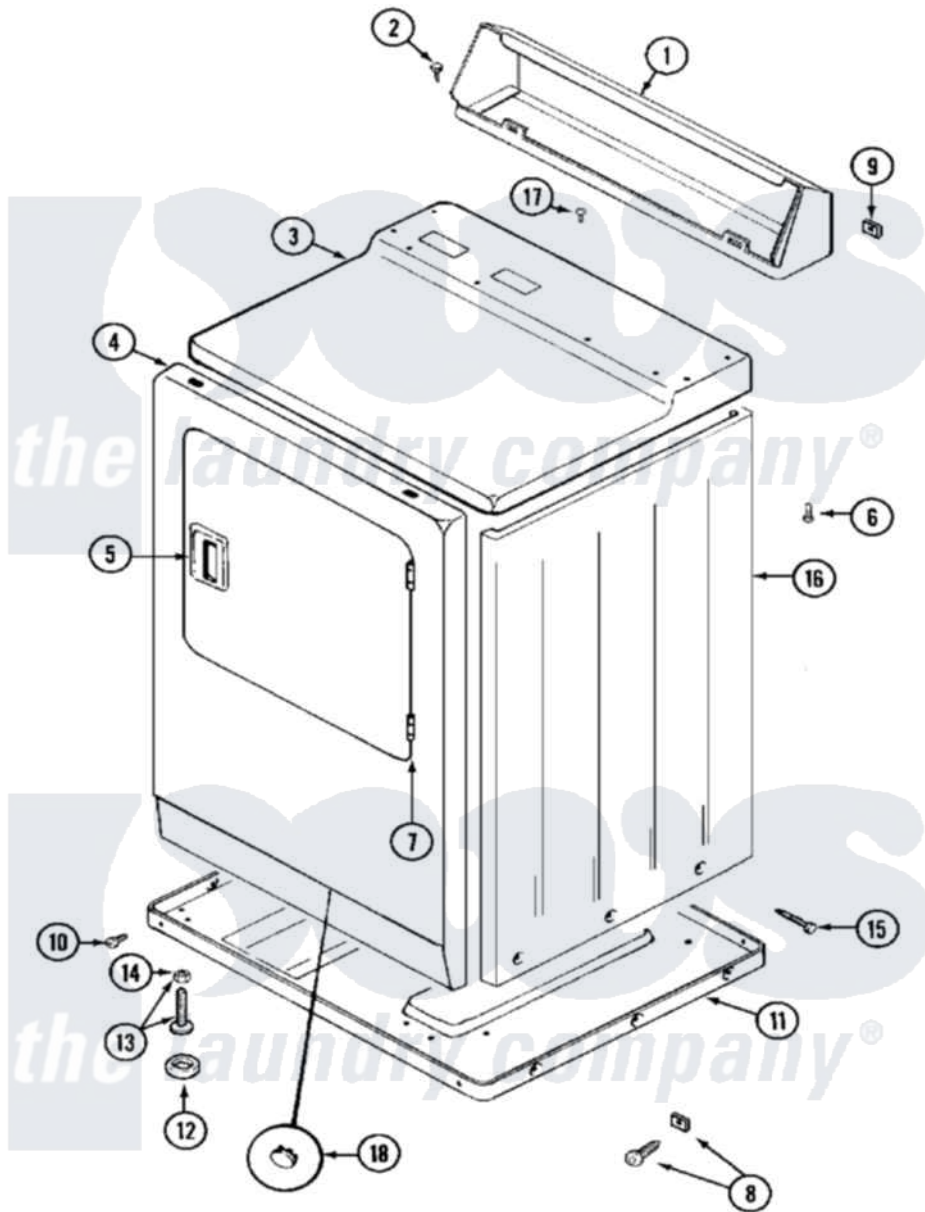

Maytag MDG12CSABW 01 - CABINET-FRONT

Maytag [Commercial Maytag MDG12CSABW Dryer Parts](#) Parts Diagram 01 - CABINET-FRONT
 Click on the part number to view part

Item	Original Part Number	Replaced By	Status	Part Description
001	NLA		Not Available	CONSOLE (WHT)
002	212276	W10116760		Screw
003	33001703	33001740		Cover, Top
"	NLA		Not Available	(ALM)
004	33001486	98008544		Screw
"	NLA		Not Available	PANEL, FRONT (WHT)---NA
005	33001241			Handle, Door
"	33001254	37001047		Handle, Door
006	214354			Screw, Top Cover To Cabnt.
007	33001230			Hinge, Door
008	22001496			Front Panel Fastener And Screw
009	215075			Fastener, Control Panel To Console
010	Y313561			Screw---NA
"	Y310632	1163839		Screw
011	V302361		Not Available	BASE ASSY. (UPPER &

011	1303301	Not Available	LOWER)
012	Y314137		Foot, Rubber
013	Y305086		Adjustable Leg And Nut
014	Y052740	62739	Nut, Lock
015	213007		Xfor Cabinet See Cabinet, Back
016	NLA	Not Available	CABINET (WHT)
017	210186	3370225	Screw
018	33001614	Not Available	PLUG, FRONT PANEL (WHT)
"	33001615	Not Available	PLUG, FRONT PANEL (ALM)