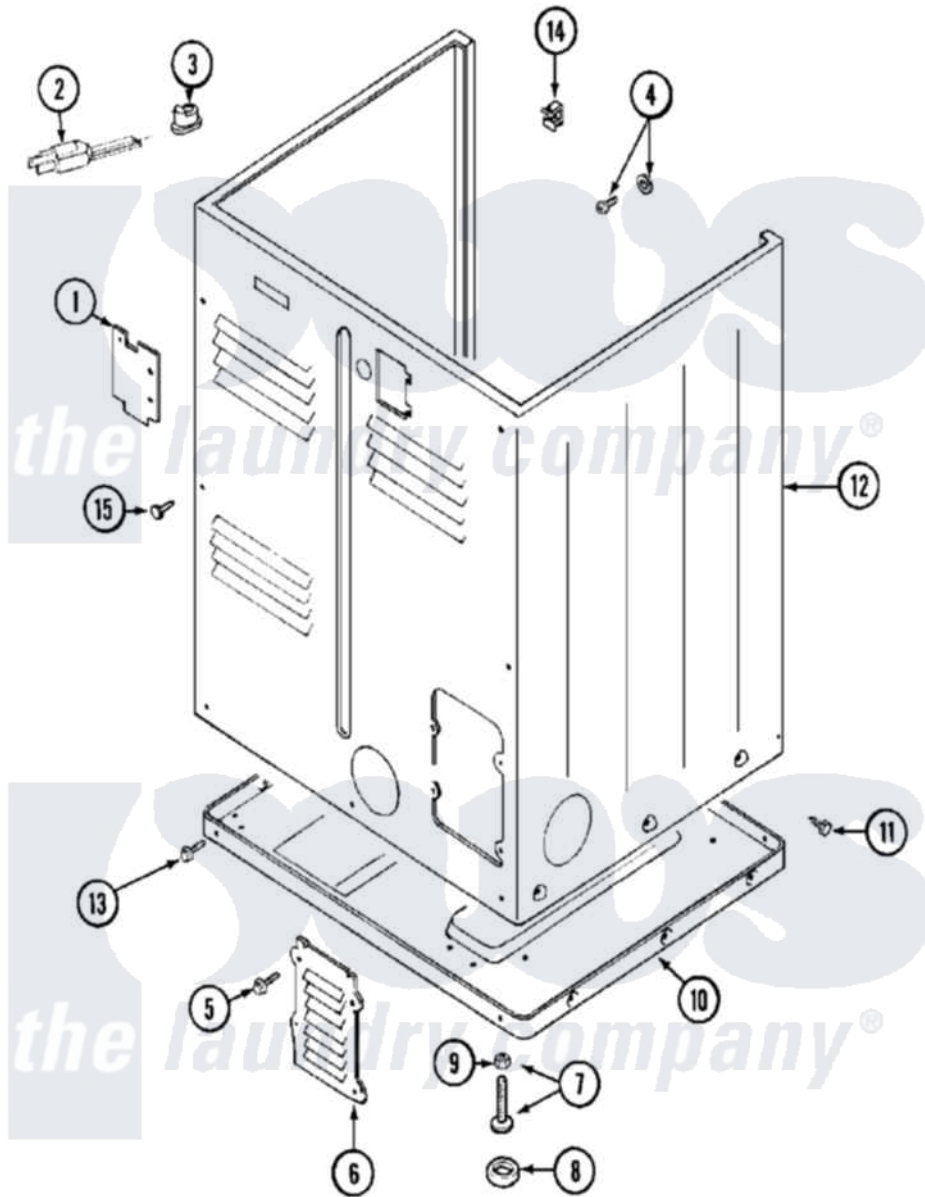

Maytag MDG12CSABW 03 - CABINET-REAR

Maytag [Commercial Maytag MDG12CSABW Dryer Parts](#) Parts Diagram 03 - CABINET-REAR
 Click on the part number to view part

Item	Original Part Number	Replaced By	Status	Part Description
001	Y312905		Not Available	COVER, TERMINAL
002	33001284		Not Available	CORD, POWER
003	211881			Grommet, Cord Part Not Used- Gas Models Only
004	NLA		Not Available	SCREW & WASHER ASSEMBLY
005	216423	3370225		Screw
006	Y312951		Not Available	ACCESS COVER, BACK
007	204807			Ground Wire, Supp. Plte To Top Cover
"	Y305086			Adjustable Leg And Nut
008	Y314137			Foot, Rubber
009	Y052740	62739		Nut, Lock
010	Y303361		Not Available	BASE ASSY. (UPPER & LOWER)
011	213007			Xfor Cabinet See Cabinet, Back
012	NLA		Not Available	CABINET (WHT)

013

[Y313561](#)

Screw---NA

"

Y310632

[1163839](#)

Screw

014