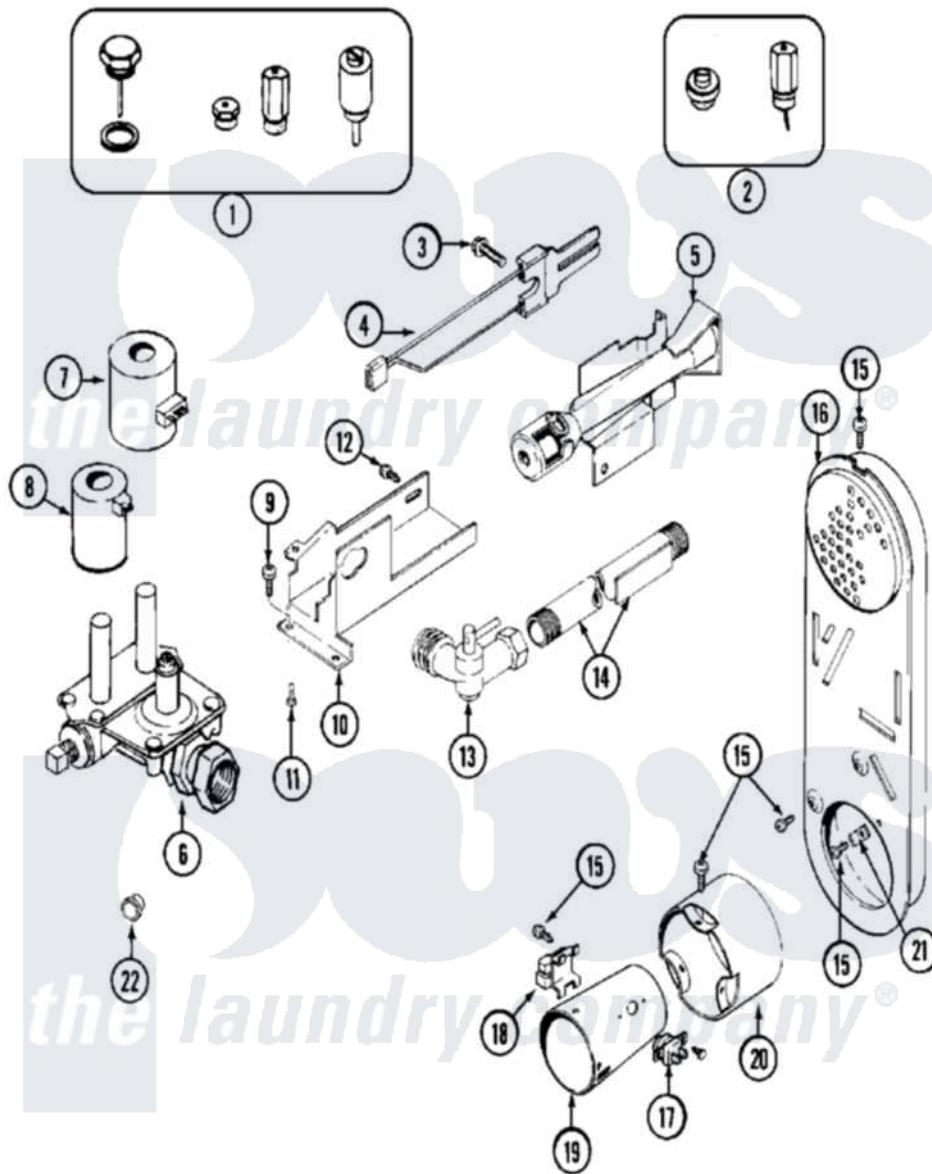

Maytag MDG12CSABW 05 - GAS VALVE

Maytag [Commercial Maytag MDG12CSABW Dryer Parts](#) Parts Diagram 05 - GAS VALVE
 Click on the part number to view part

| Item | Original Part Number | Replaced By | Status | Part Description |
|------|-------------------------|---------------------------|---------------|---|
| 001 | Y308378 | W10402145 | | LP Gas Con |
| 002 | Y308377 | | Not Available | CONVERSION KIT (LP TO NATURAL) |
| 003 | 304971 | | | Screw Note: Screw, Igniter |
| 004 | 304970 | 4391996 | | Ignitor |
| 005 | 33001247 | 33002793 | | Burner Assembly |
| 006 | 308345 | | | Valve, Gas |
| 007 | 306106 | | | Coil, Holding And Booster-W |
| 008 | 306105 | 694540 | | Coil, 60 Hz |
| 009 | Y313561 | | | Screw----NA |
| 010 | 314566 | | | Gas Control Bracket |
| 011 | Y313559 | | | Screw |
| 012 | 314082 | 90767 | | Screw, 8A X 3/8 HeX Washer Head Tapping |
| " | 314568 | Y313559 | | Screw |
| 013 | 33001842 | 3406051 | | Elbow Union Assembly |
| " | Y303349 | | | Angle Shut-Off, Gas Valve |

| | | | |
|-----|--------------------------|--------------------------|--|
| 014 | Y303383 | 33001735 | Pipe And Bracket Assembly Series 18 Not Needed Use Vavle |
| 015 | 211294 | 90767 | Screw, 8A X 3/8 HeX Washer Head Tapping |
| 016 | Y308504 | Not Available | INLET DUCT ASSEMBLY |
| 017 | 305169 | | Thermostat, Hi-Limit Gas |
| 018 | Y303377 | 338906 | Radiant, Sensor |
| 019 | Y308548 | | Combustion Cone Assembly |
| 020 | Y303841 | | Cone, Extension |
| 021 | Y312890 | | Retainer, Heater Chamber |
| 022 | 33001693 | | Cap, Gas Pipe |