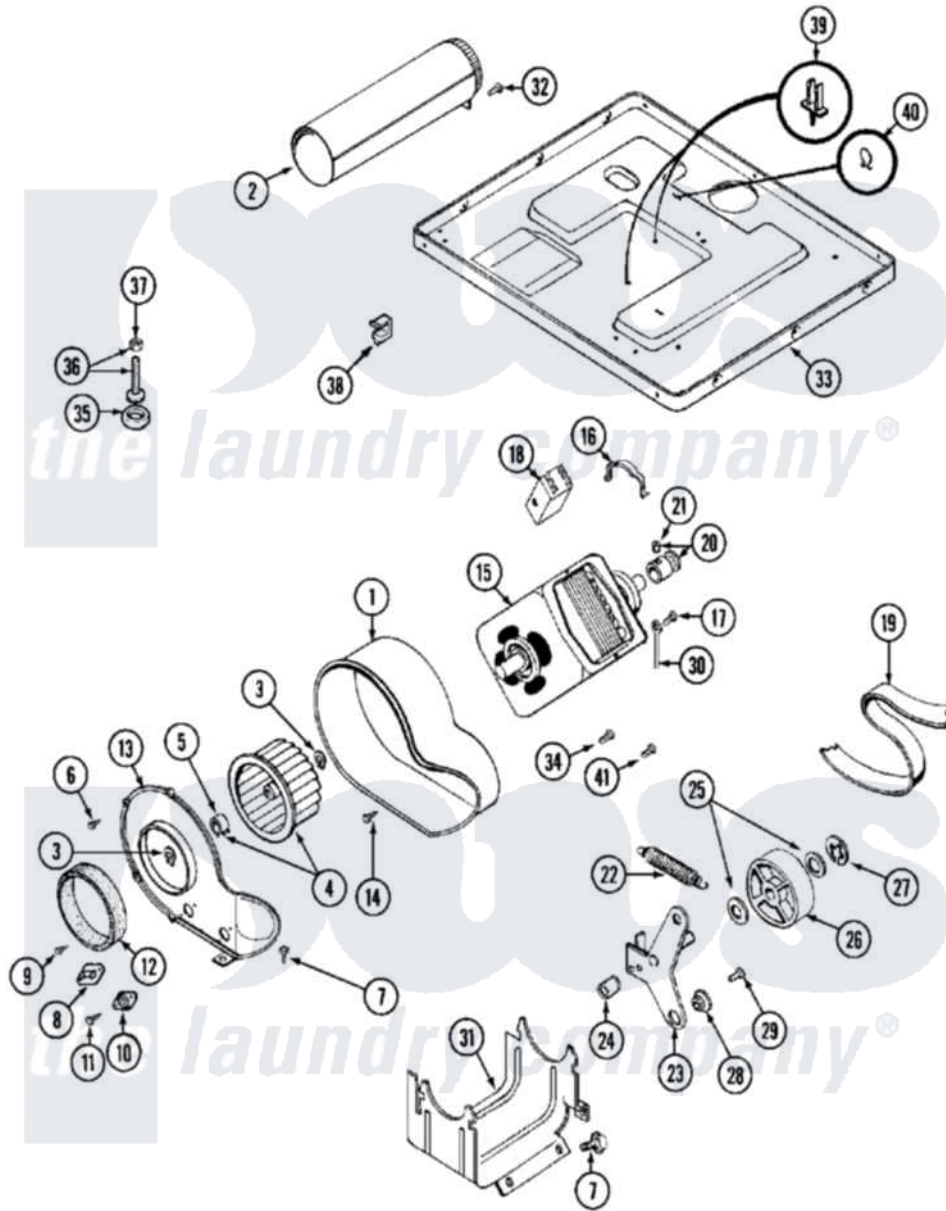

Maytag MDG12CSABW 06 - MOTOR DRIVE

Maytag [Commercial Maytag MDG12CSABW Dryer Parts](#) Parts Diagram 06 - MOTOR DRIVE
 Click on the part number to view part

Item	Original Part Number	Replaced By	Status	Part Description
001	Y312893			Housing, Blower
002	Y303442			EXHAUST DUCT ASSEMBLY
003	410233	9703438		Ring-Retrn
004	Y303836			Blower Wheel Assembly And Clamp
005	312967			Clamp, Blower Housing
006	Y312961	W10116751		Screw
007	Y313561			Screw---NA
008	303392			Thermostat, Cycling
"	306966			Thermostat, Multi-Temp Part Not Used Mdg26ct-MN Only
009	211294	90767		Screw, 8A X 3/8 HeX Washer Head Tapping
010	306604			Cut-Off, Thermal Part Not Used
011	NLA		Not Available	SCREW, THERMAL CUT-OFF
012	Y312901			Seal, Housing Cover
013	314778		Not Available	COVER, BLOWER HOUSING

014	314818	1163839	Screw
015	Y303358	W10410999	Motor-Drve
016	Y015825		Clip, Motor To Motor Support
017	910343	488234	Screw 8-32 X 1/4
018	306207		Not Available (PROD. No.303358-8 & No.303358-9)
"	NLA		Not Available SWITCH, MOTOR EXTERNAL START
"	Y303877		Not Available SWITCH, MOTOR EXTERNAL START No.303358-2, No.303358-4, 303358-7
"	Y303879		Switch, Motor External Start
019	Y312959		Poly "V" Belt For Tumbler
020	Y305185	6-3051850	Pulley- MO
021	Y053241		Set Screw, Motor Pulley
022	Y303945		IDLER SPRING ASSY. W/PLUG
023	Y303363	6-3033630	Idler Arm
024	Y313582	W10116756	Spacer
025	Y312527		Washer, Idler Shaft
026	Y303705	6-3037050	Pulley- ID
027	312958	354987	Ring, Retaining
028	Y312894	315772	Sleeve, Idler Arm
029	Y014874		Screw, Idler Arm And Sleeve
030	901220		Ground Wire
031	NLA		Not Available SUPPORT, MOTOR
032	Y310632	1163839	Screw
033	Y305084		Base Assembly
034	211294	90767	Screw, 8A X 3/8 HeX Washer Head Tapping
035	Y314137		Foot, Rubber
036	Y305086		Adjustable Leg And Nut
037	Y052740	62739	Nut, Lock
038	Y310376		Clip, Door Switch Harness
039	315471	22003298	Retainer, Wire
040	410490		Spring, Retainer Wire Harness
041	Y312961	W10116751	Screw