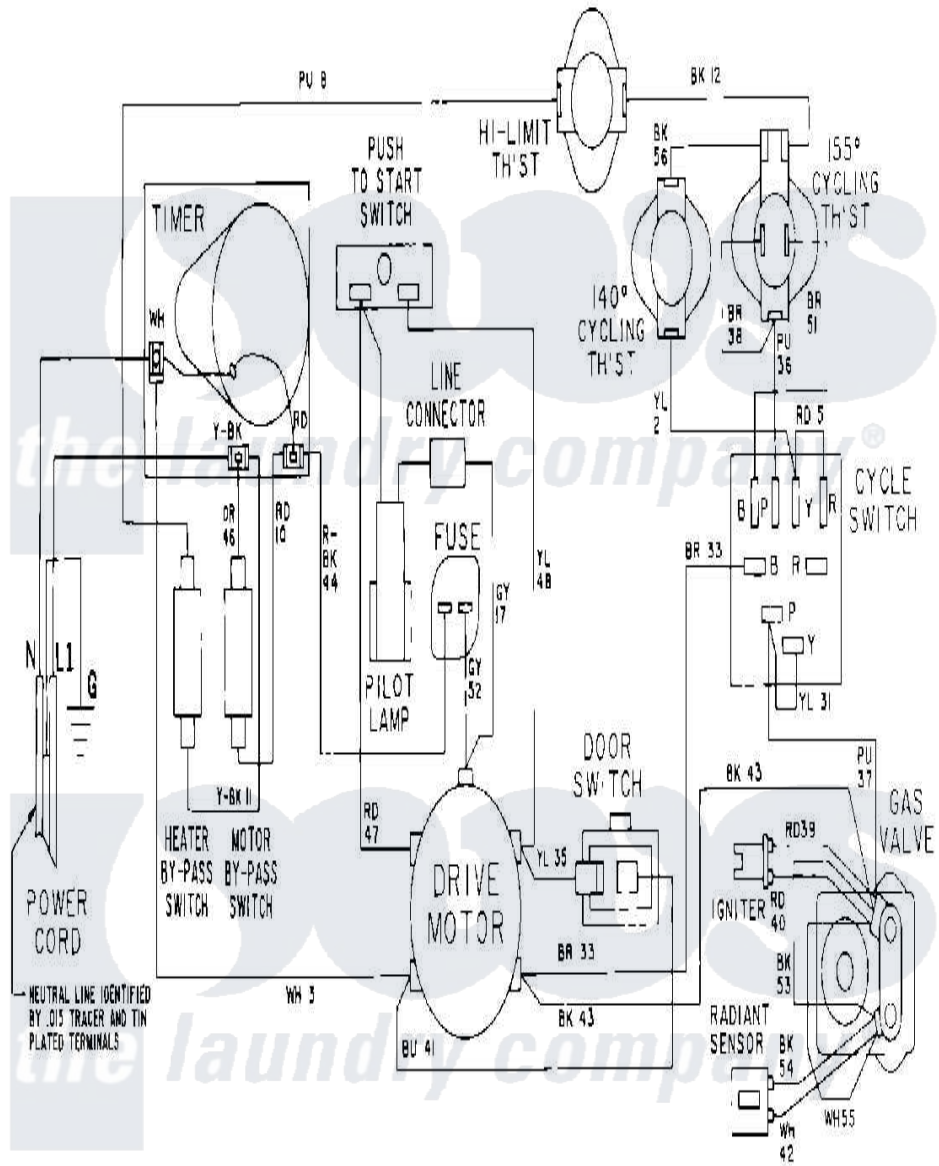

Maytag MDG12CSABW 07 - WIRING INFORMATION

Maytag [Commercial Maytag MDG12CSABW Dryer Parts](#) Parts Diagram 07 - WIRING INFORMATION
 Click on the part number to view part

Item	Original Part Number	Replaced By	Status	Part Description
001	NLA		Not Available	WIRING INFORMATION