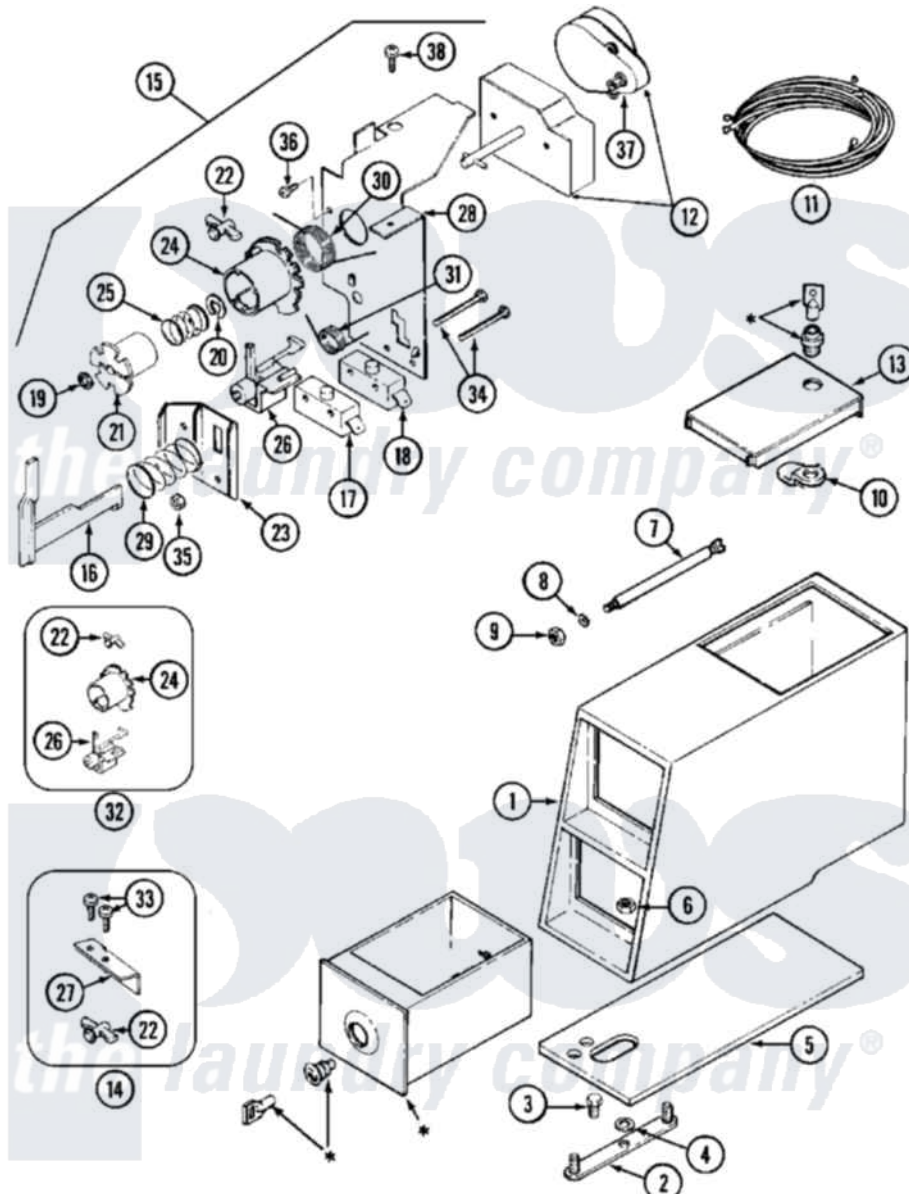

Maytag MDG12CSABW 09 - CONTROL CENTER

* CONTACT YOUR COMMERCIAL LAUNDRY DISTRIBUTOR

Maytag [Commercial Maytag MDG12CSABW Dryer Parts](#) Parts Diagram 09 - CONTROL CENTER
 Click on the part number to view part

Item	Original Part Number	Replaced By	Status	Part Description
001	22001871		Not Available	VAULT, COIN (WHT)
"	22001872	22002885		Vault, Coin
002	22001810		Not Available	STRAP, MOUNTING
003	211294	90767		Screw, 8A X 3/8 HeX Washer Head Tapping
004	910309			Washer, Mounting Strap
005	22001870			Gasket, Coin Vault
"	22001874			Gasket, Coin Vault
006	Y052740	62739		Nut, Lock
007	22001903	8576635		Bolt
008	910387			Lockwasher, Vault Assembly
009	Y052721			Nut, Terminal Block Plate
010	NLA		Not Available	CAM, LOCKING
011	33001195			Wire Harness, Timer
012	33001155	33002115		Timer
013	22001881			Grommet, Double
"	22001882			Latch, Access Door

"	22001883	214354	Screw, Top Cover To Cabnt.
"	22001910	22003679	Timer Access Door Assembly
"	22001911	22003692	Timer Access Door Assembly
014	33001688	33002598	Actuator, Dryer Kit
015	33001275		Torsion Timer Assembly
016	314337	33002968	Slider
017	305798	Not Available	BYPASS SWITCH FOR MOTOR
018	Y305799		Bypass Switch For Heater
019	211790		Lock Ring For Timer Shaft
020	Y312270		Clip, Spring Retainer
021	314330	Not Available	DRIVER FOR INDEX WHEEL (NOT INCLUDED W/KIT)
022	314335		Peg, Tine Adjustment
"	314547	Y308109	Slide And Adj. Return Bracket
023	314339		Switch And Slider Bracket
024	314546		Wheel, Index
025	211065		Spring, Index Wheel
026	314548	33002967	Actuator, Switch
027	33001708		Bracket, Coin Slide
028	33001207	33002702	Timer Bracket
029	NLA	Not Available	SPRING, HELICAL
030	314331		Spring, Torsion Return
031	314332		Spring, Actuator
032	306104		Actuator Switch Kit
033	212707	3196385	Screw
034	315277		Screw
035	Y052634	701719	Nut, Hex
036	910708	488234	Screw 8-32 X 1/4
037	Y308991		Motor, Timer
038	211168	W10139210	Screw, 8-18 X 5/16
039	NLA	Not Available	BRACE, COIN SLIDE