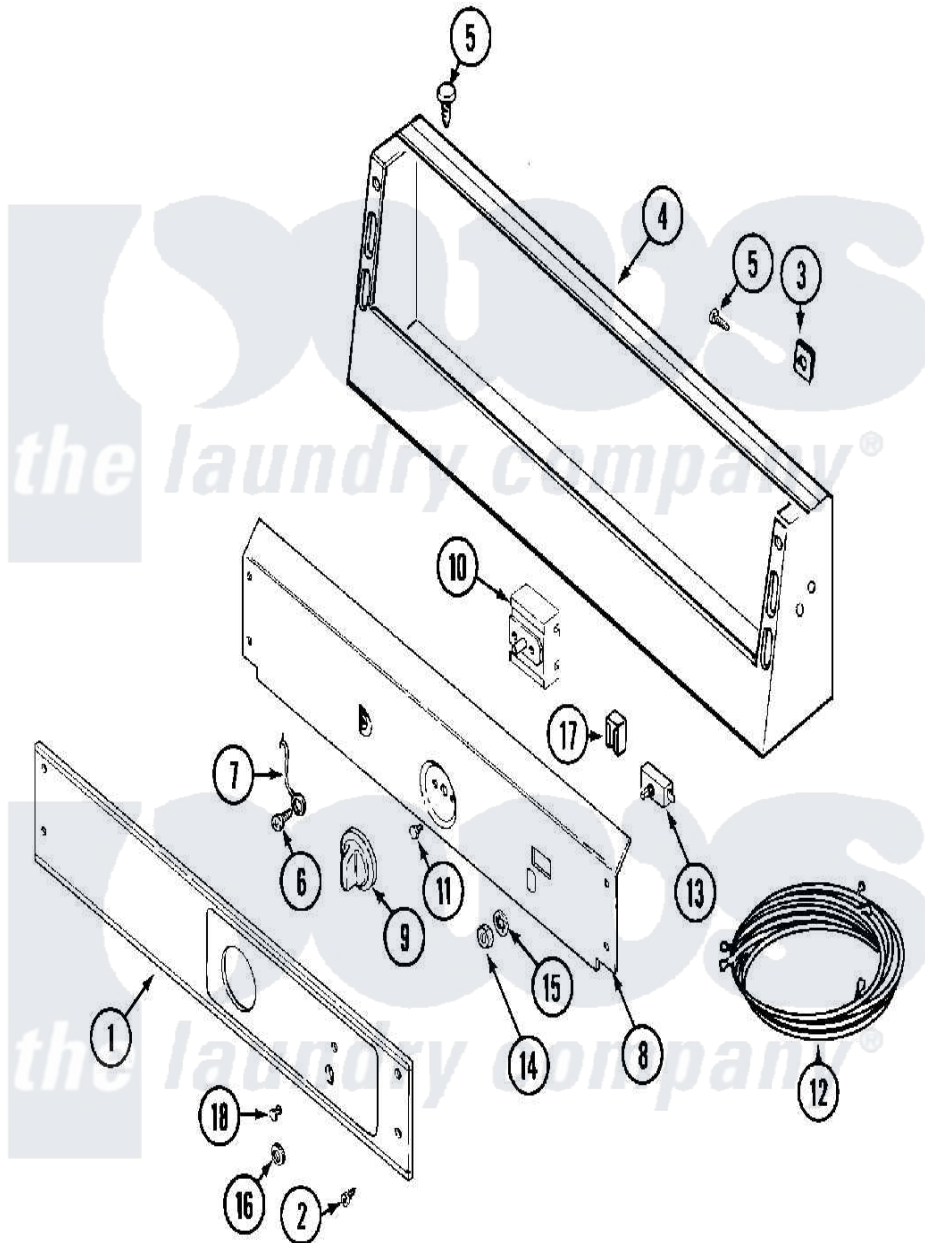

# Maytag MDG12CSAGW 01 - CONTROL PANEL

Maytag [Commercial Maytag MDG12CSAGW Dryer Parts](#) Parts Diagram 01 - CONTROL PANEL  
 Click on the part number to view part

Item	Original Part Number	Replaced By	Status	Part Description
001	<a href="#">33001707</a>			PANEL, CONTROL
002	<a href="#">215506</a>			Screw, Control Panel Overlay
003	<a href="#">215003</a>			Fastener, Panel And Bracket
004	NLA		Not Available	CONSOLE (WHT)
005	212276	<a href="#">W10116760</a>		Screw
006	<a href="#">211252</a>			Screw, Ground Wire
007	<a href="#">205810</a>			Wire, Ground
008	314912		Not Available	BRACKET, CONTROL PANEL (WHT)
009	<a href="#">306938</a>			Knob, Selector Switch
010	307237	<a href="#">W10327105</a>		Switch, Cycle Selection
011	<a href="#">Y313588</a>	<a href="#">488234</a>		Screw 8-32 X 1/4
012	<a href="#">33001531</a>			Harness, Wire
"	<a href="#">33001563</a>			Harness, Wire
013	306940	<a href="#">W10149462</a>		Switch, Push-To-Start
014	Y312706	<a href="#">422617</a>		Nut
015	<a href="#">312751</a>			Lockwasher, Start Switch

016 [Y312702](#)

Knurled Nut, Start Switch

017 22001365

[W10139459](#)

Lamp-Indicator 230 V.

018 [215564](#)

Lens, Indicator Light