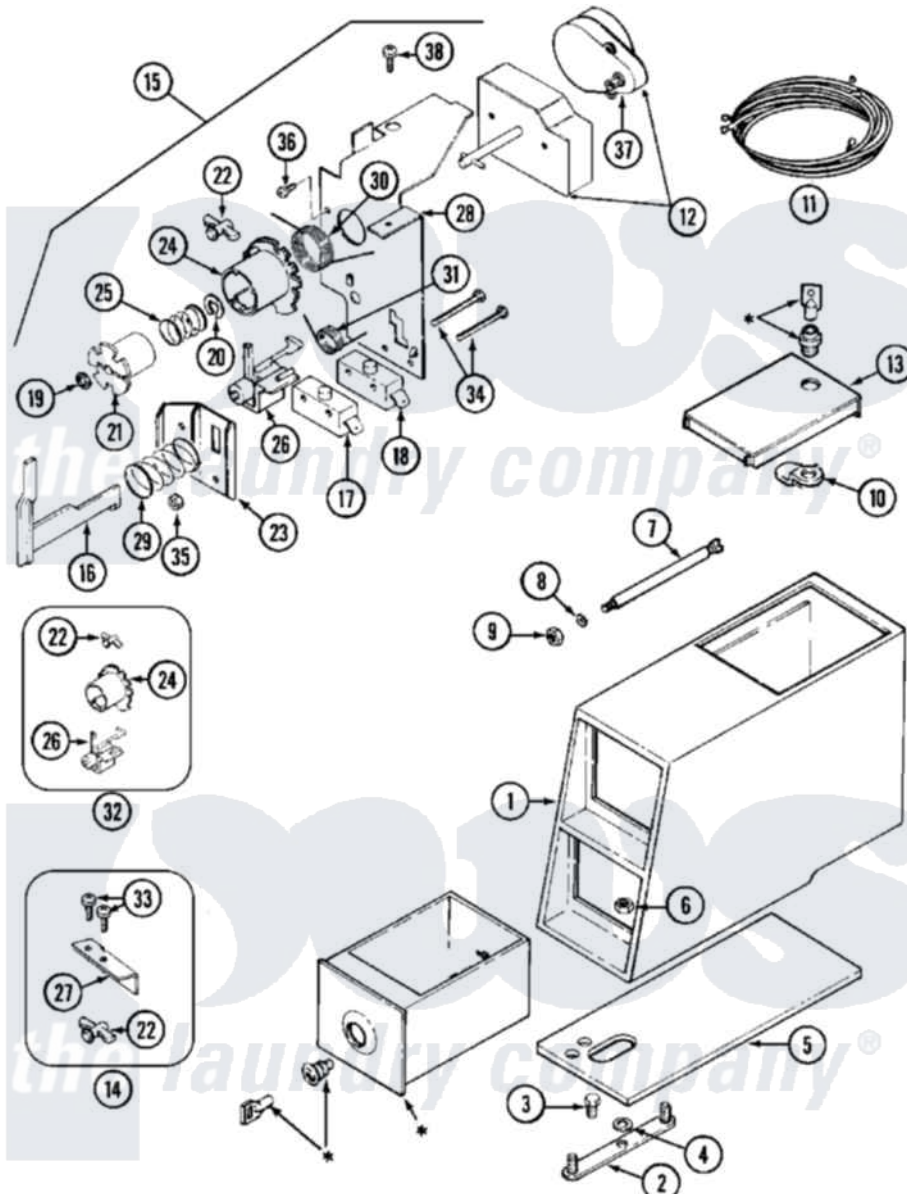

Maytag MDG12CSAGW 02 - CONTROL CENTER

* CONTACT YOUR COMMERCIAL LAUNDRY DISTRIBUTOR

Maytag [Commercial Maytag MDG12CSAGW Dryer Parts](#) Parts Diagram 02 - CONTROL CENTER
 Click on the part number to view part

Item	Original Part Number	Replaced By	Status	Part Description
001	22001871		Not Available	VAULT, COIN (WHT)
002	22001810		Not Available	STRAP, MOUNTING
003	211294	90767		Screw, 8A X 3/8 HeX Washer Head Tapping
004	910309			Washer, Mounting Strap
005	22001870			Gasket, Coin Vault
006	Y052740	62739		Nut, Lock
007	22001903	8576635		Bolt
008	910387			Lockwasher, Vault Assembly
009	Y052721			Nut, Terminal Block Plate
010	NLA		Not Available	CAM, LOCKING
011	33001195			Wire Harness, Timer
012	33001274	33002136		Timer
013	22001881			Grommet, Double
"	22001882			Latch, Access Door
"	22001883	214354		Screw, Top Cover To Cabnt.
"	22001910	22003679		Timer Access Door Assembly

014	33001688	33002598	Actuator, Dryer Kit
015	33001276		Torsion Timer Assembly
016	314337	33002968	Slider
017	305798	Not Available	BYPASS SWITCH FOR MOTOR
018	Y305799		Bypass Switch For Heater
019	211790		Lock Ring For Timer Shaft
020	Y312270		Clip, Spring Retainer
021	314330	Not Available	DRIVER FOR INDEX WHEEL (NOT INCLUDED W/KIT)
022	314335		Peg, Tine Adjustment
"	314547	Y308109	Slide And Adj. Return Bracket
023	314339		Switch And Slider Bracket
024	314546		Wheel, Index
025	211065		Spring, Index Wheel
026	314548	33002967	Actuator, Switch
027	33001708		Bracket, Coin Slide
028	33001207	33002702	Timer Bracket
029	NLA	Not Available	SPRING, HELICAL
030	314331		Spring, Torsion Return
031	314332		Spring, Actuator
032	306104		Actuator Switch Kit
033	212707	3196385	Screw
034	315277		Screw
035	Y052634	701719	Nut, Hex
036	910708	488234	Screw 8-32 X 1/4
037	306527	305812	Timer
038	211168	W10139210	Screw, 8-18 X 5/16
039	22001878	Not Available	CHUTE, COIN (REMOVED AT SERIES 24)
040	22001917		Plate, Adaptor
041	NLA	Not Available	BRACE, COIN SLIDE