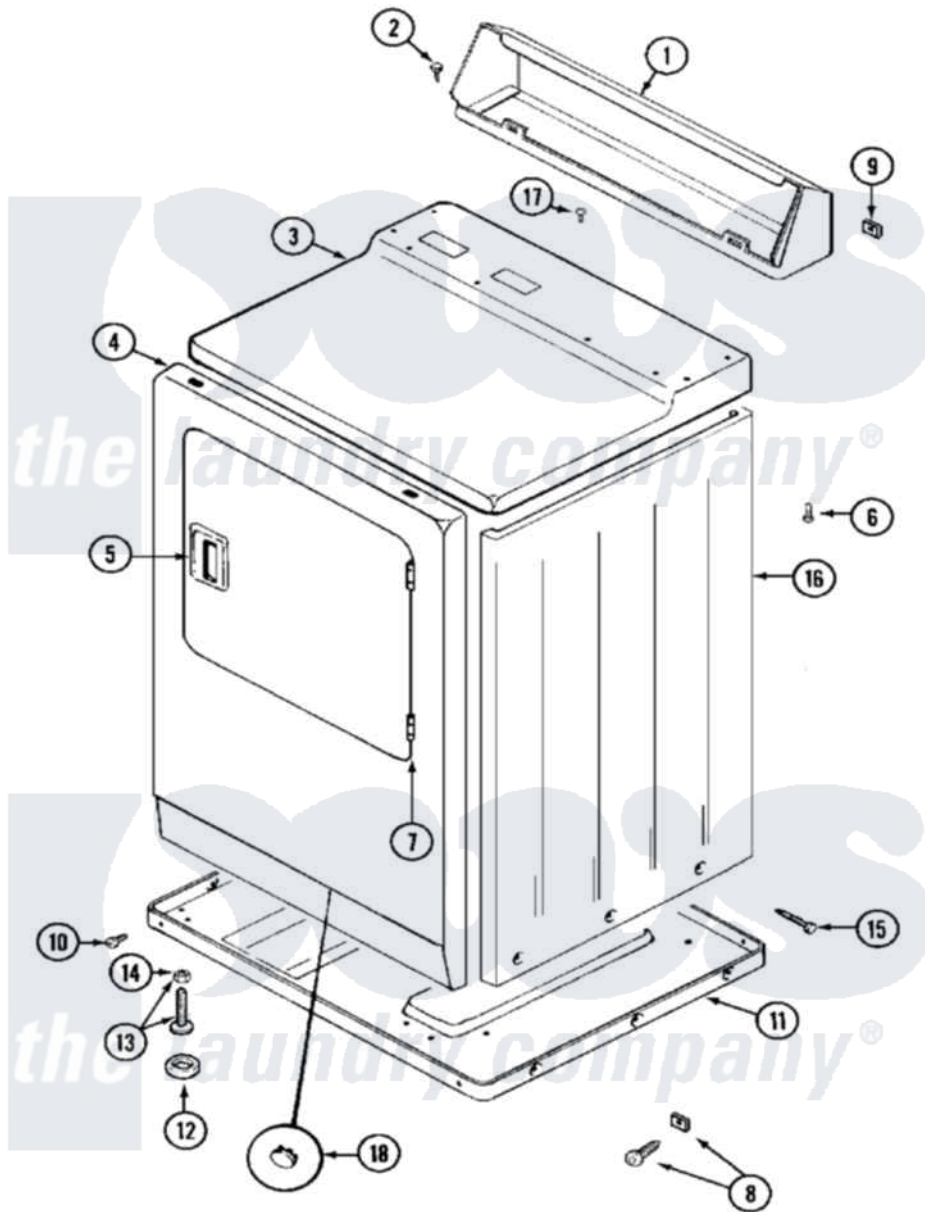

# Maytag MDG12CSAGW 03 - CABINET-FRONT

Maytag [Commercial Maytag MDG12CSAGW Dryer Parts](#) Parts Diagram 03 - CABINET-FRONT  
 Click on the part number to view part

Item	Original Part Number	Replaced By	Status	Part Description
001	NLA		Not Available	CONSOLE (WHT)
002	212276	<a href="#">W10116760</a>		Screw
003	33001703	<a href="#">33001740</a>		Cover, Top
004	33001486	<a href="#">98008544</a>		Screw
"	NLA		Not Available	PANEL, FRONT (WHT)---NA
005	<a href="#">33001241</a>			Handle, Door
006	<a href="#">214354</a>			Screw, Top Cover To Cabnt.
007	<a href="#">33001230</a>			Hinge, Door
008	<a href="#">22001496</a>			Front Panel Fastener And Screw
009	<a href="#">215075</a>			Fastener, Control Panel To Console
010	<a href="#">Y313561</a>			Screw---NA
"	Y310632	<a href="#">1163839</a>		Screw
011	Y303361		Not Available	BASE ASSY. (UPPER & LOWER)
012	<a href="#">Y314137</a>			Foot, Rubber

013	<a href="#">Y305086</a>		Adjustable Leg And Nut
014	<a href="#">Y052740</a>	<a href="#">62739</a>	Nut, Lock
015	<a href="#">213007</a>		Xfor Cabinet See Cabinet, Back
016	NLA		Not Available
017	210186	<a href="#">3370225</a>	CABINET (WHT) Screw
018	33001614		Not Available PLUG, FRONT PANEL (WHT)