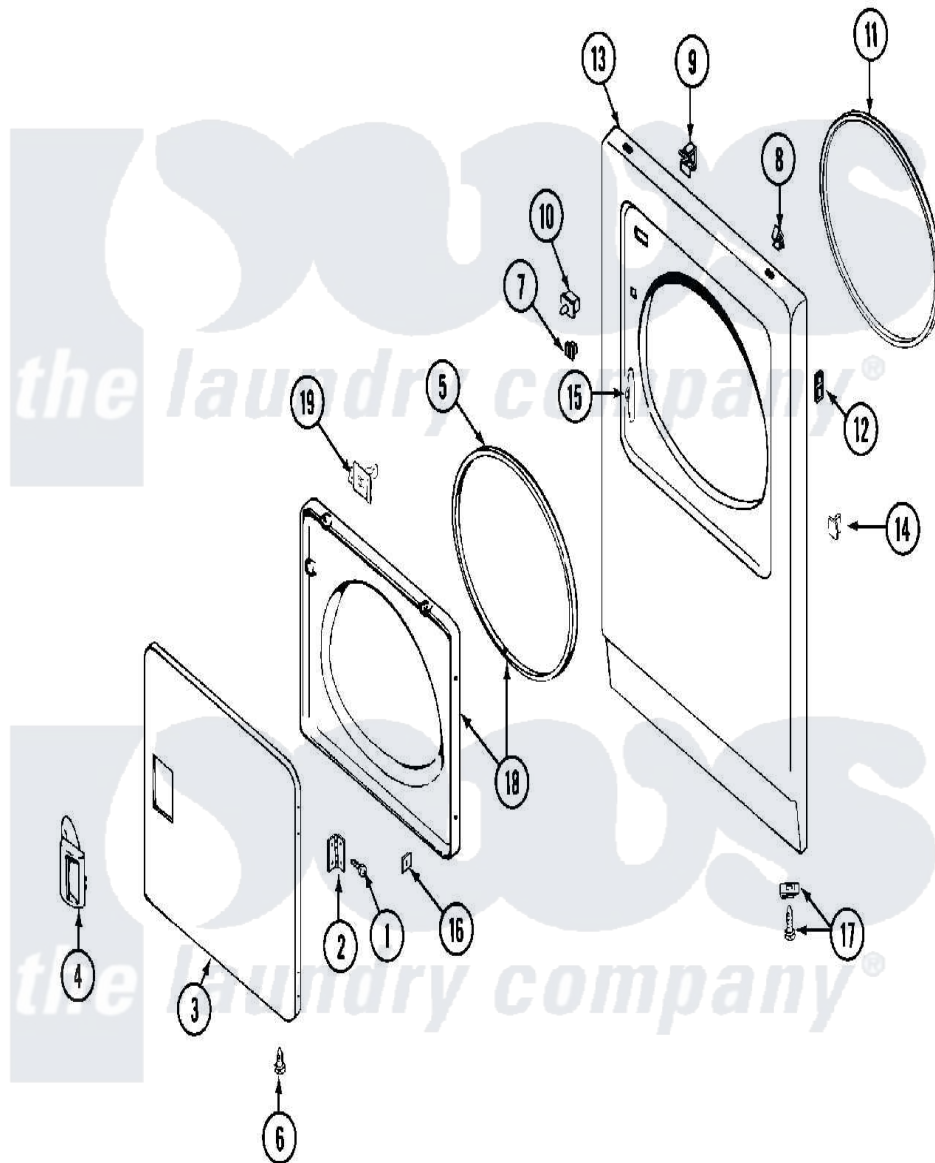

Maytag MDG12CSAGW 04 - DOOR

Maytag [Commercial Maytag MDG12CSAGW Dryer Parts](#) Parts Diagram 04 - DOOR
 Click on the part number to view part

| Item | Original Part Number | Replaced By | Status | Part Description |
|------|--------------------------|--------------------------|---------------|-----------------------------|
| 001 | Y314062 | | | Screw, Door Hinge And Panel |
| 002 | 33001230 | | | Hinge, Door |
| 003 | 33001240 | | | Door |
| 004 | 33001241 | | | Handle, Door |
| 005 | 33001131 | | | Seal, Door |
| 006 | 33001132 | 33002342 | | Plug, Sifht Hole |
| 007 | Y304578 | LA-1003 | | Door Catch Kit |
| 008 | 22001650 | | | Fastener, Spring |
| 009 | Y310376 | | | Clip, Door Switch Harness |
| 010 | 33001892 | 33002239 | | Switch, Door |
| 011 | 314937 | | | Seal, Front Panel |
| 012 | NLA | | Not Available | SPEEDNUT, HINGE SCREW |
| " | NLA | | Not Available | SCREW, PLASTIC |
| 013 | 33001486 | 98008544 | | Screw |
| " | NLA | | Not Available | PANEL, FRONT (WHT)---NA |
| 014 | NLA | | Not Available | PLUG, DOOR CATCH |

| | | | |
|-----|--------------------------|--------------------------|---------------------------------|
| 015 | 33001175 | | Cover, Hinge Hole |
| 016 | Y313910 | | Clip, Door Liner To Outer Panel |
| 017 | 22001496 | | Front Panel Fastener And Screw |
| 018 | 33001243 | Not Available | PANEL, INNER DOOR (W/SEAL) |
| 019 | 314944 | 33001305 | Strike, Door |
| " | 33001305 | | Strike, Door |